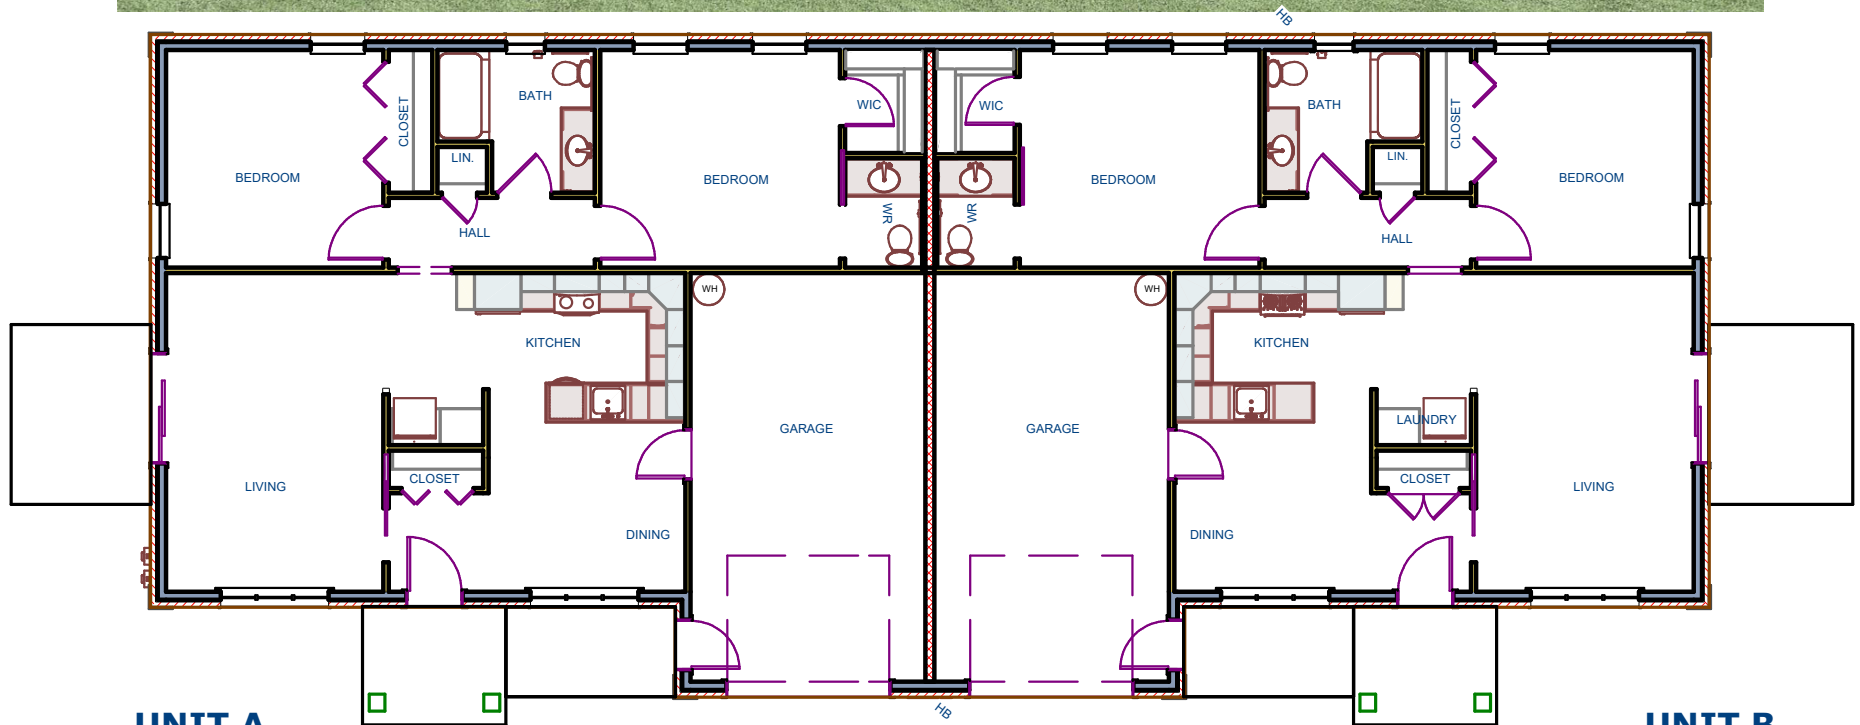

Camro Place Limited

UNIT A
1444 SF (INCLUDING GARAGE)

UNIT B
1444 SF (INCLUDING GARAGE)