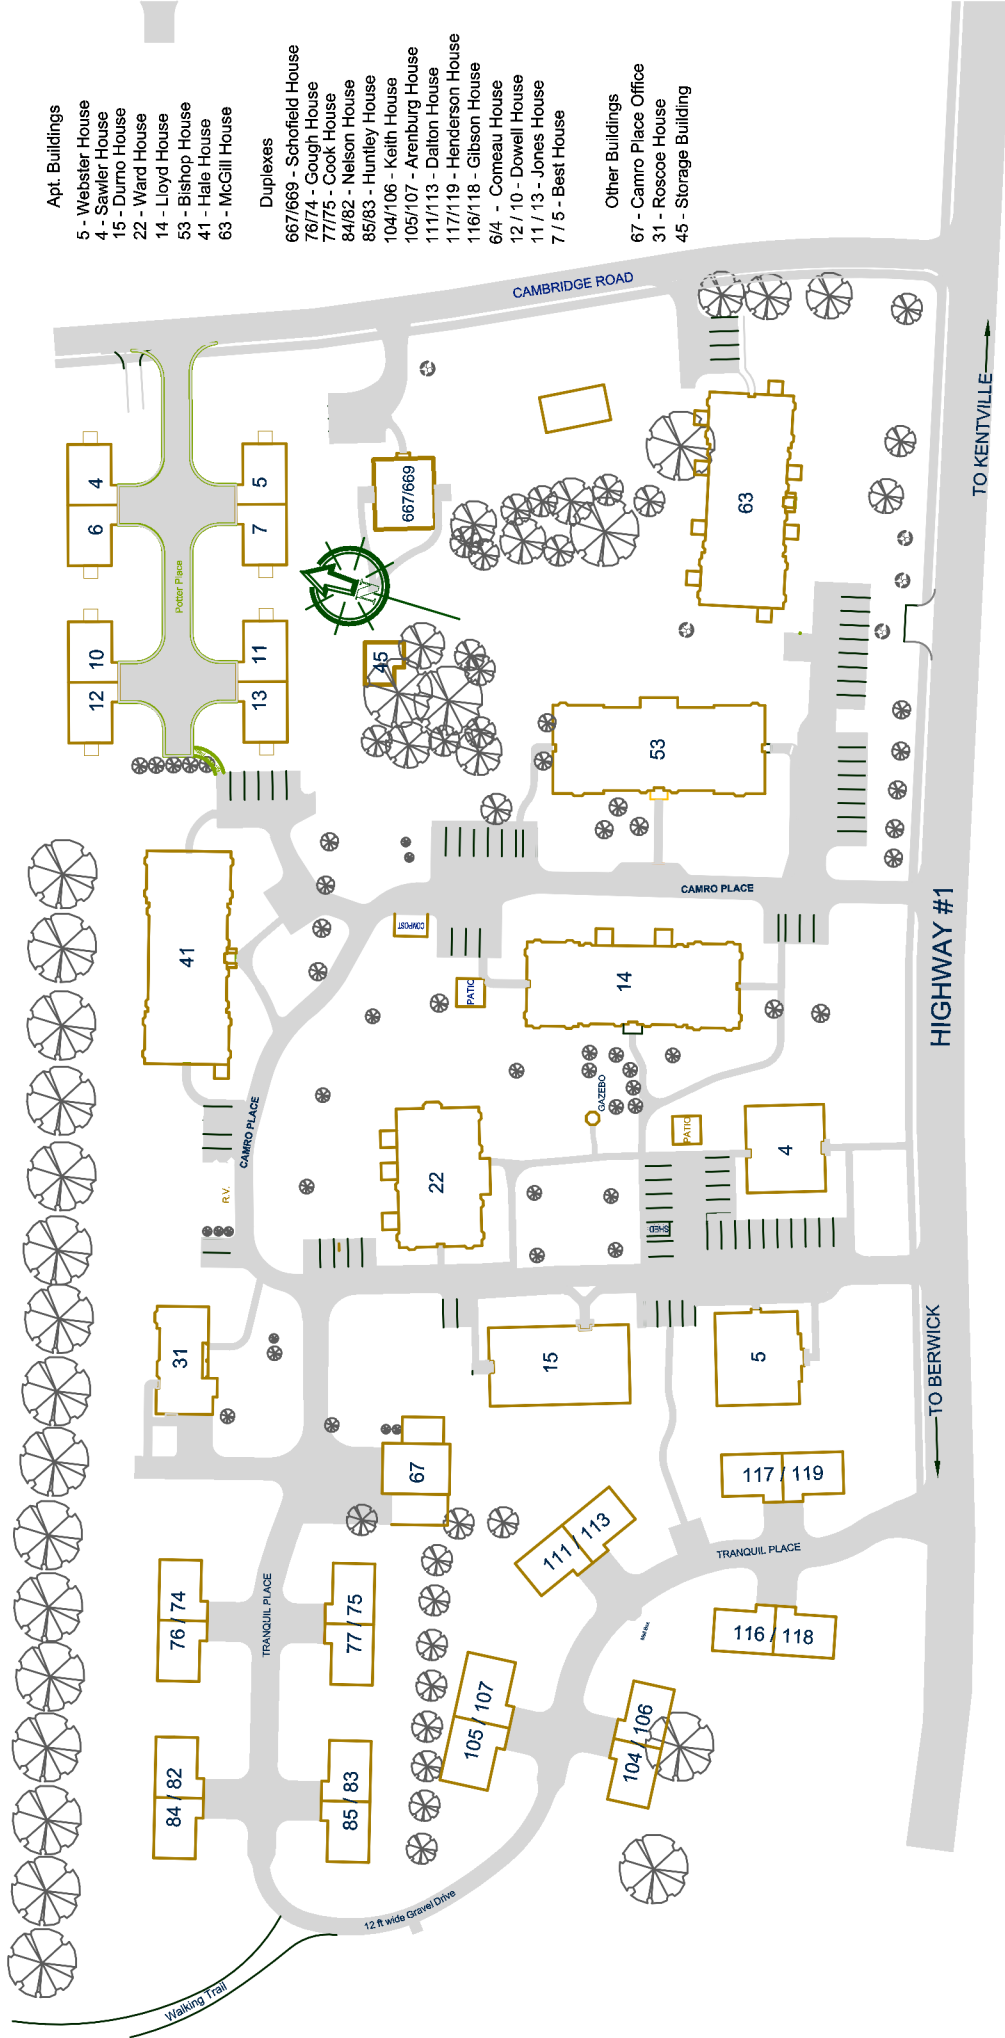

*Camro Place Ltd.
Cambridge Station, N.S.*

- Apt. Buildings**
- 5 - Webster House
 - 4 - Sawber House
 - 15 - Durmo House
 - 22 - Ward House
 - 14 - Lloyd House
 - 53 - Bishop House
 - 41 - Hale House
 - 63 - McGill House

- Duplexes**
- 667/669 - Schofield House
 - 76/74 - Gough House
 - 77/75 - Cook House
 - 84/82 - Nelson House
 - 85/83 - Huntley House
 - 104/106 - Keith House
 - 105/107 - Arenburg House
 - 111/113 - Dalton House
 - 117/119 - Henderson House
 - 116/118 - Gibson House
 - 6/4 - Comeau House
 - 12/10 - Dowell House
 - 11/13 - Jones House
 - 7/5 - Best House

- Other Buildings**
- 67 - Camro Place Office
 - 31 - Roscoe House
 - 45 - Storage Building

TO KENTVILLE

HIGHWAY #1

TO BERWICK