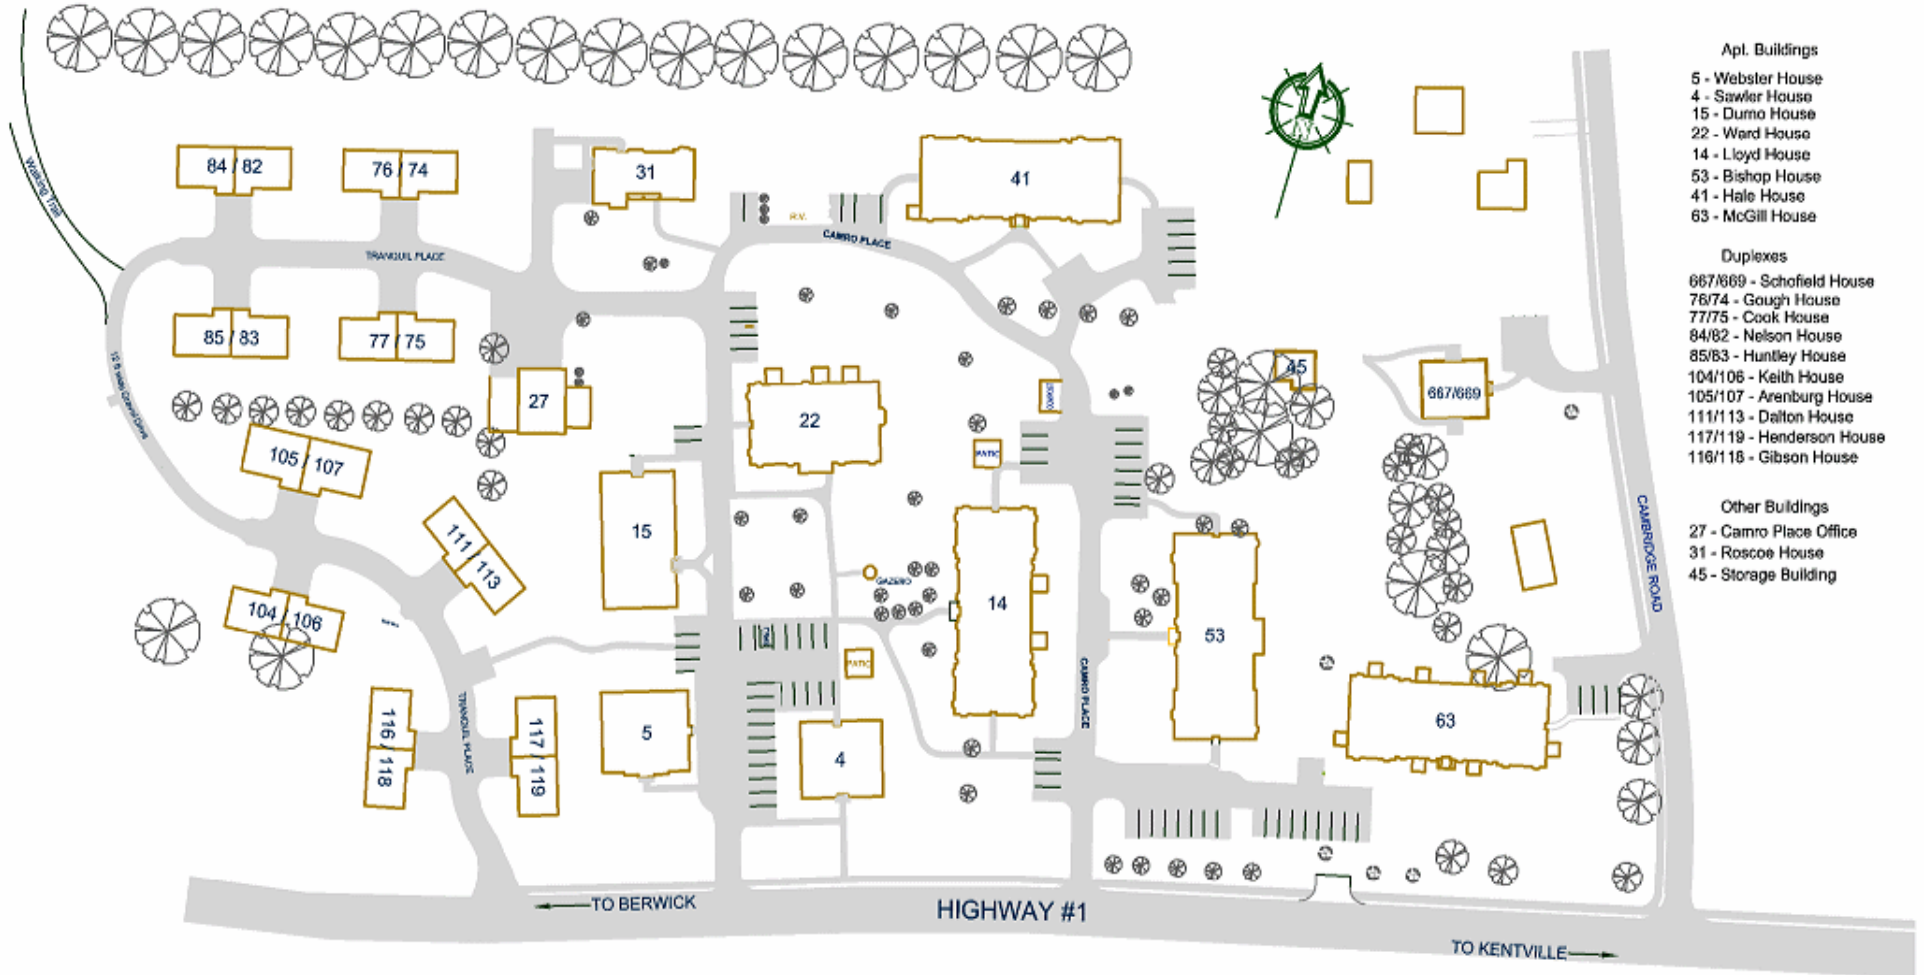

*Camro Place Ltd.
Cambridge Station, N.S.*

Apt. Buildings

- 5 - Webster House
- 4 - Sawler House
- 15 - Dumo House
- 22 - Ward House
- 14 - Lloyd House
- 53 - Bishop House
- 41 - Hale House
- 63 - McGill House

Duplexes

- 667/669 - Schofield House
- 76/74 - Gough House
- 77/75 - Cook House
- 84/82 - Nelson House
- 85/83 - Huntley House
- 104/106 - Keith House
- 105/107 - Arenburg House
- 111/113 - Dalton House
- 117/119 - Henderson House
- 116/118 - Gibson House

Other Buildings

- 27 - Camro Place Office
- 31 - Roscoe House
- 45 - Storage Building