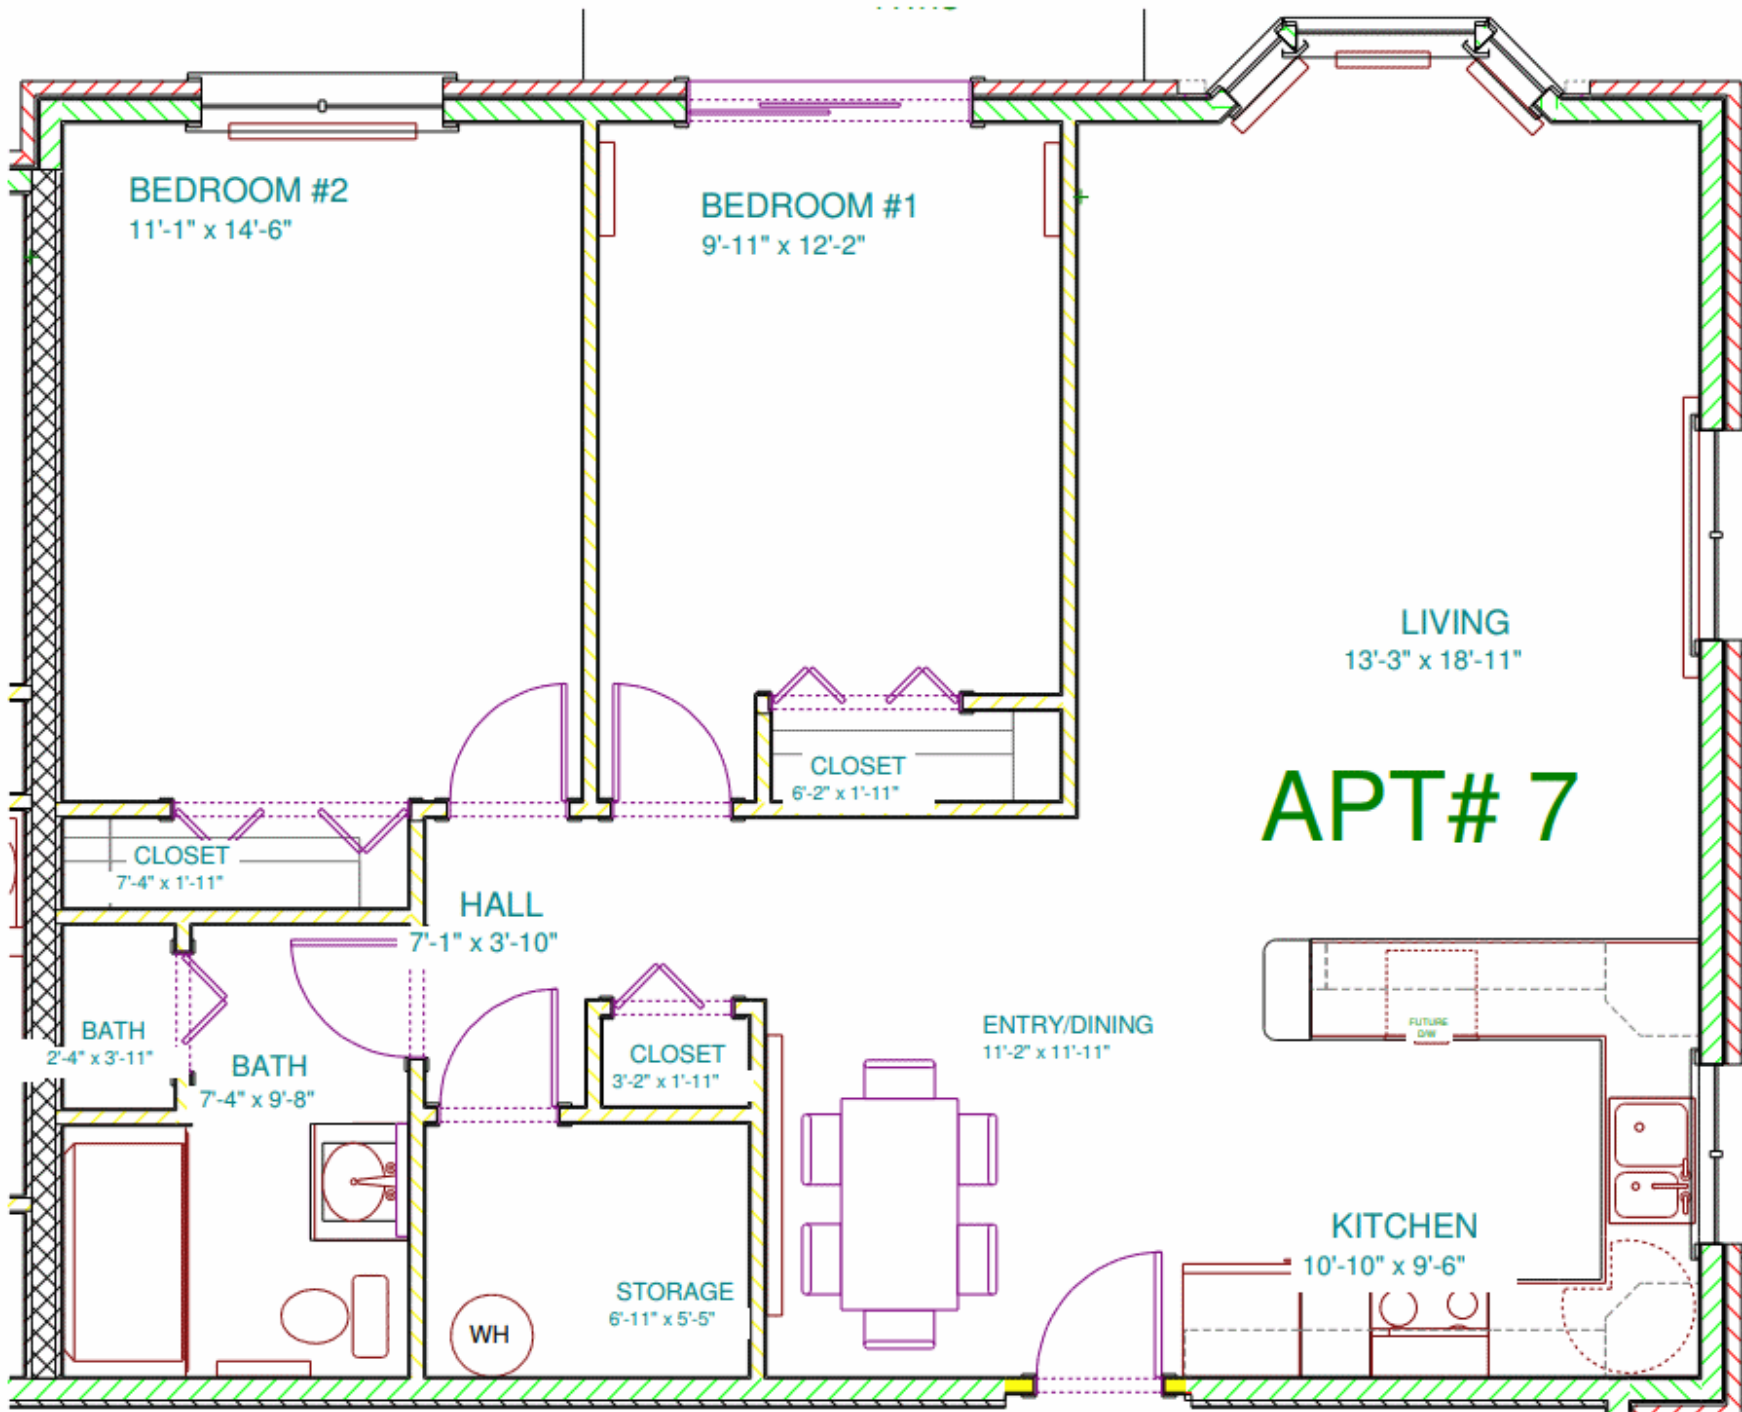

BISHOP HOUSE

SCALE: 1/4" = 1'-0"

BISHOP HOUSE
SCALE: 1/4" = 1'-0"

BISHOP HOUSE

SCALE: 1/4" = 1'-0"

APT# 4

BISHOP HOUSE

SCALE: 1/4" = 1'-0"

APT# 5

BISHOP HOUSE
SCALE: 1/4" = 1'-0"

BISHOP HOUSE

SCALE: 1/4" = 1'-0"

BISHOP HOUSE

SCALE: 1/4" = 1'-0"

APT# 8

BISHOP HOUSE

SCALE: 1/4" = 1'-0"

APT# 9

BISHOP HOUSE

SCALE: 1/4" = 1'-0"