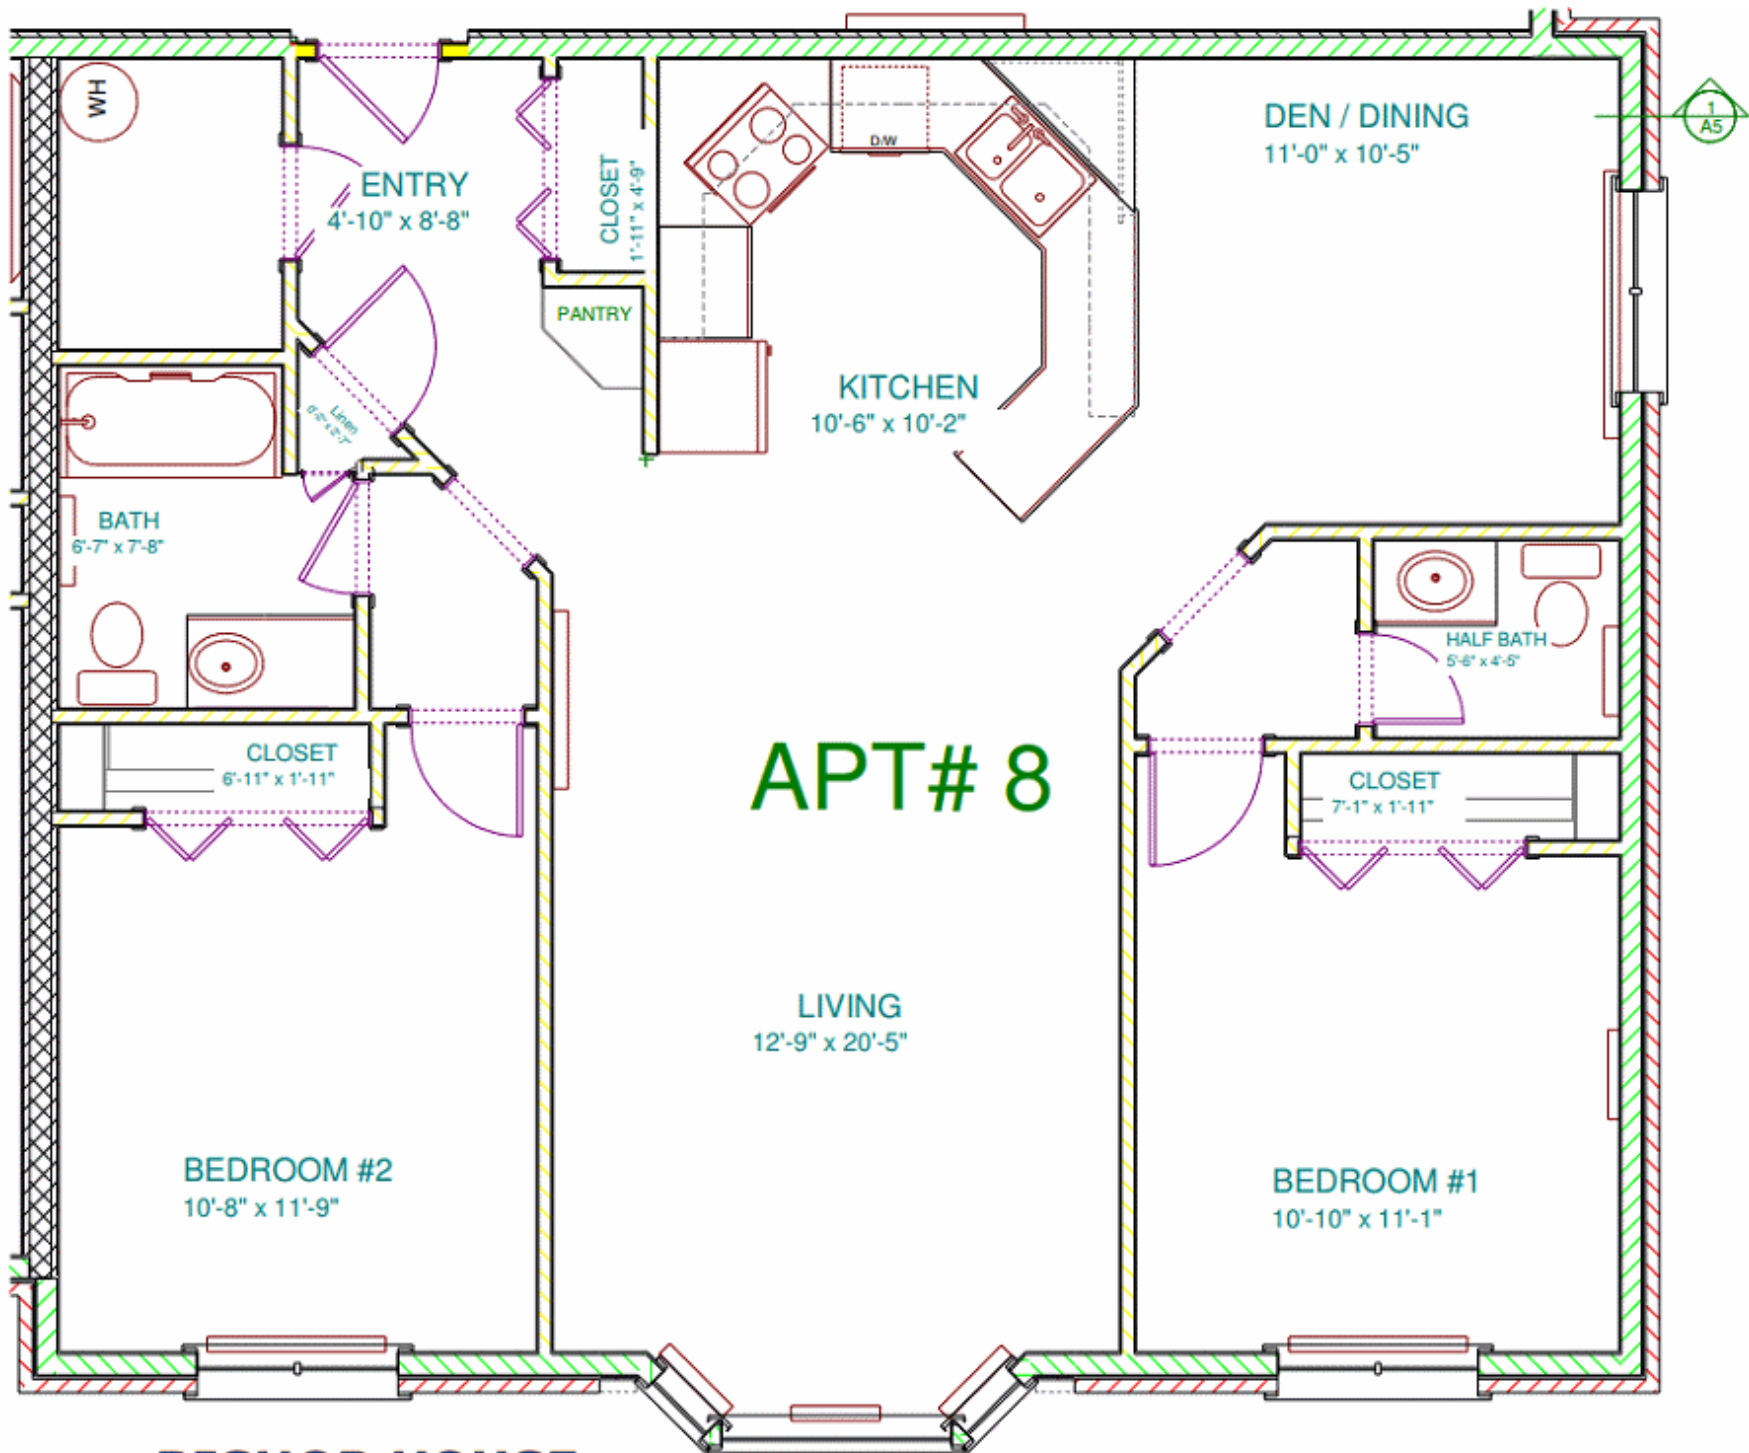

BISHOP HOUSE

SCALE: 1/4" = 1'-0"

BISHOP HOUSE
SCALE: 1/4" = 1'-0"

BISHOP HOUSE

SCALE: 1/4" = 1'-0"

APT# 4

BISHOP HOUSE

SCALE: 1/4" = 1'-0"

APT# 5

BISHOP HOUSE
SCALE: 1/4" = 1'-0"

BISHOP HOUSE

SCALE: 1/4" = 1'-0"

BISHOP HOUSE

SCALE: 1/4" = 1'-0"

APT# 8

BISHOP HOUSE

SCALE: 1/4" = 1'-0"

APT# 9

BISHOP HOUSE

SCALE: 1/4" = 1'-0"