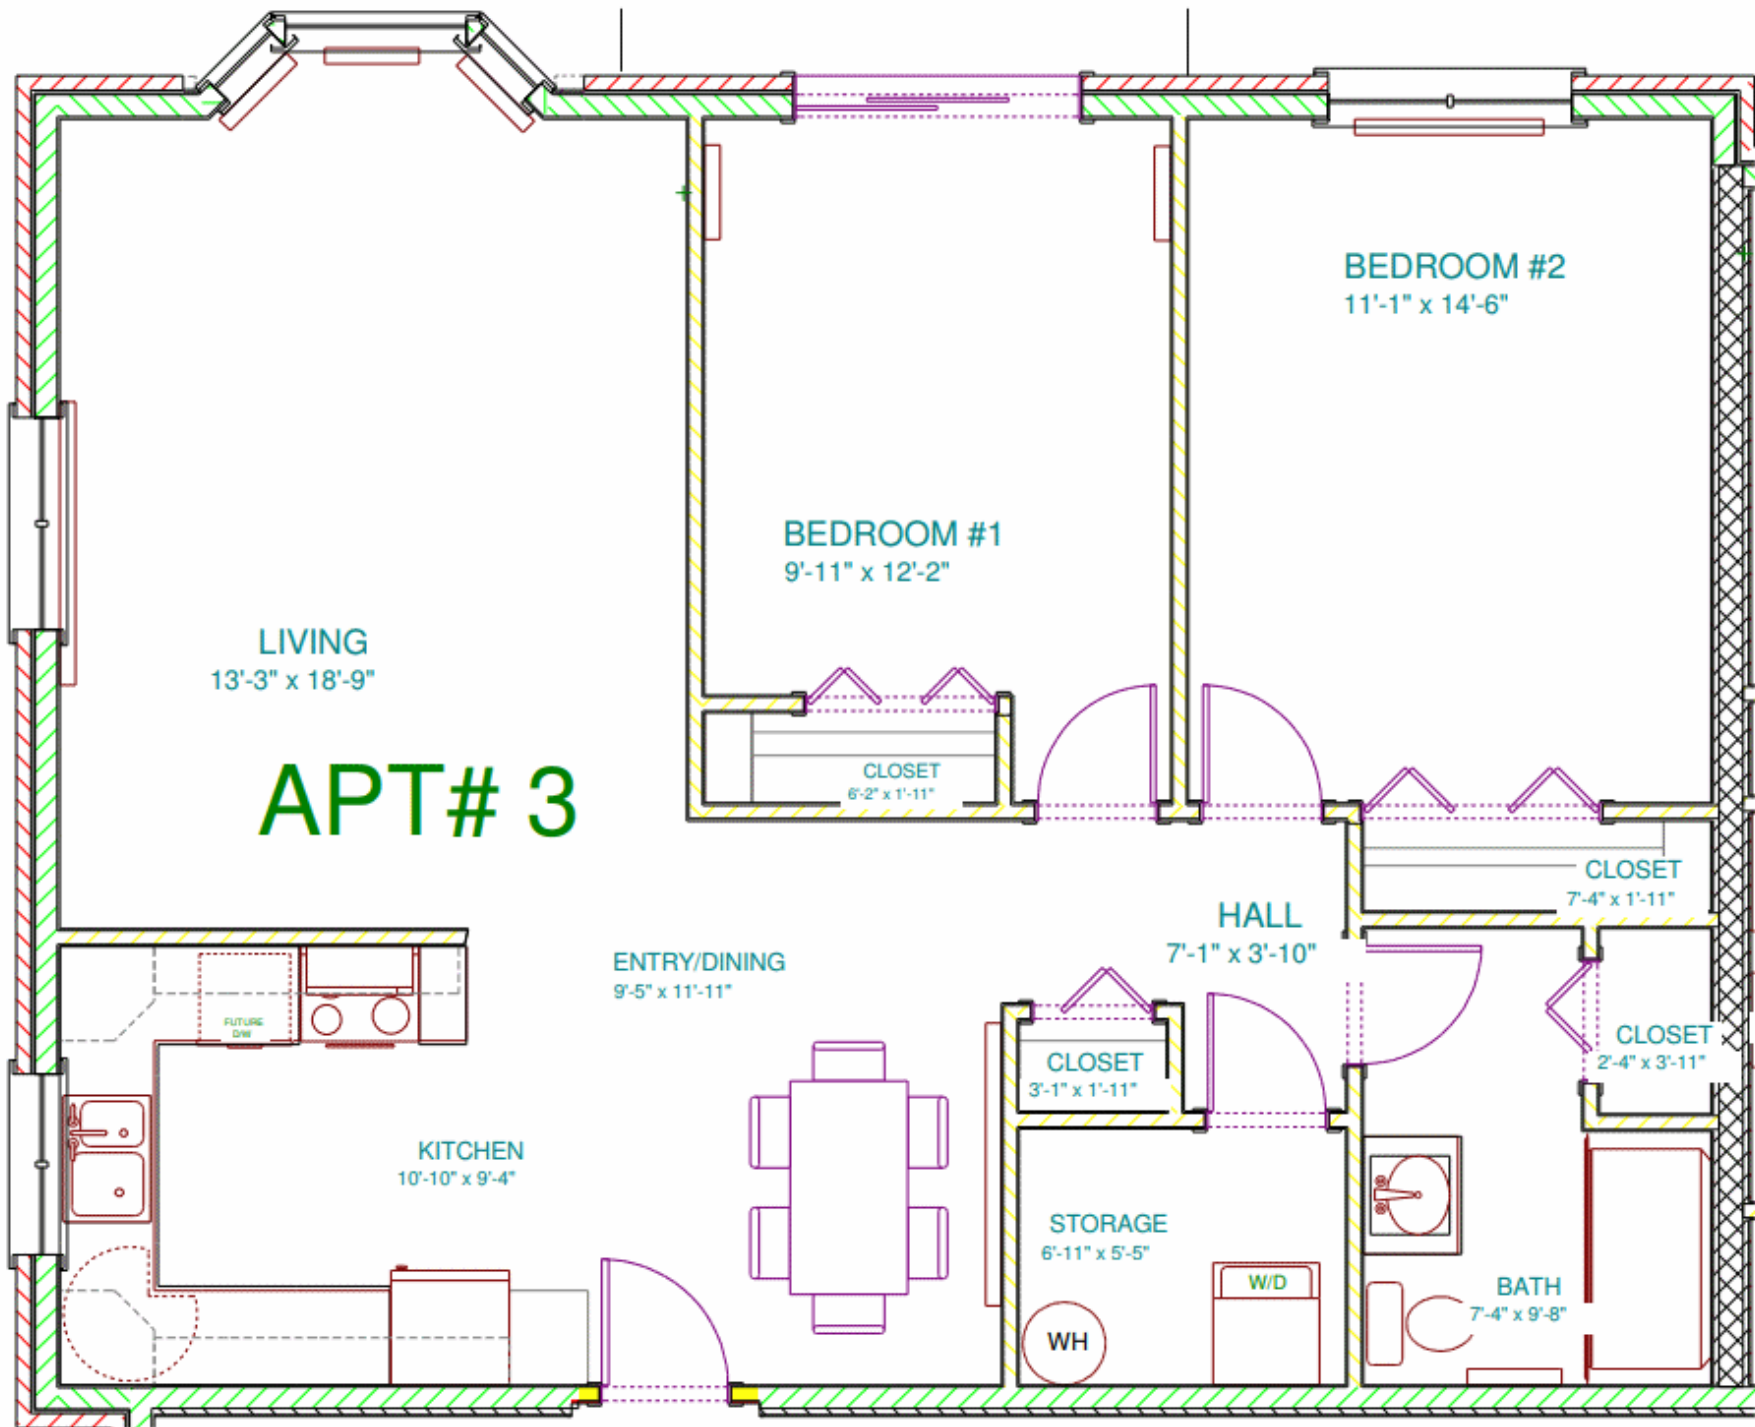

BISHOP HOUSE

SCALE: 1/4" = 1'-0"

BISHOP HOUSE
SCALE: 1/4" = 1'-0"

BISHOP HOUSE

SCALE: 1/4" = 1'-0"

APT# 4

BISHOP HOUSE

SCALE: 1/4" = 1'-0"

APT# 5

BISHOP HOUSE
SCALE: 1/4" = 1'-0"

BISHOP HOUSE

SCALE: 1/4" = 1'-0"

BISHOP HOUSE

SCALE: 1/4" = 1'-0"

APT# 8

BISHOP HOUSE

SCALE: 1/4" = 1'-0"

APT# 9

BISHOP HOUSE

SCALE: 1/4" = 1'-0"