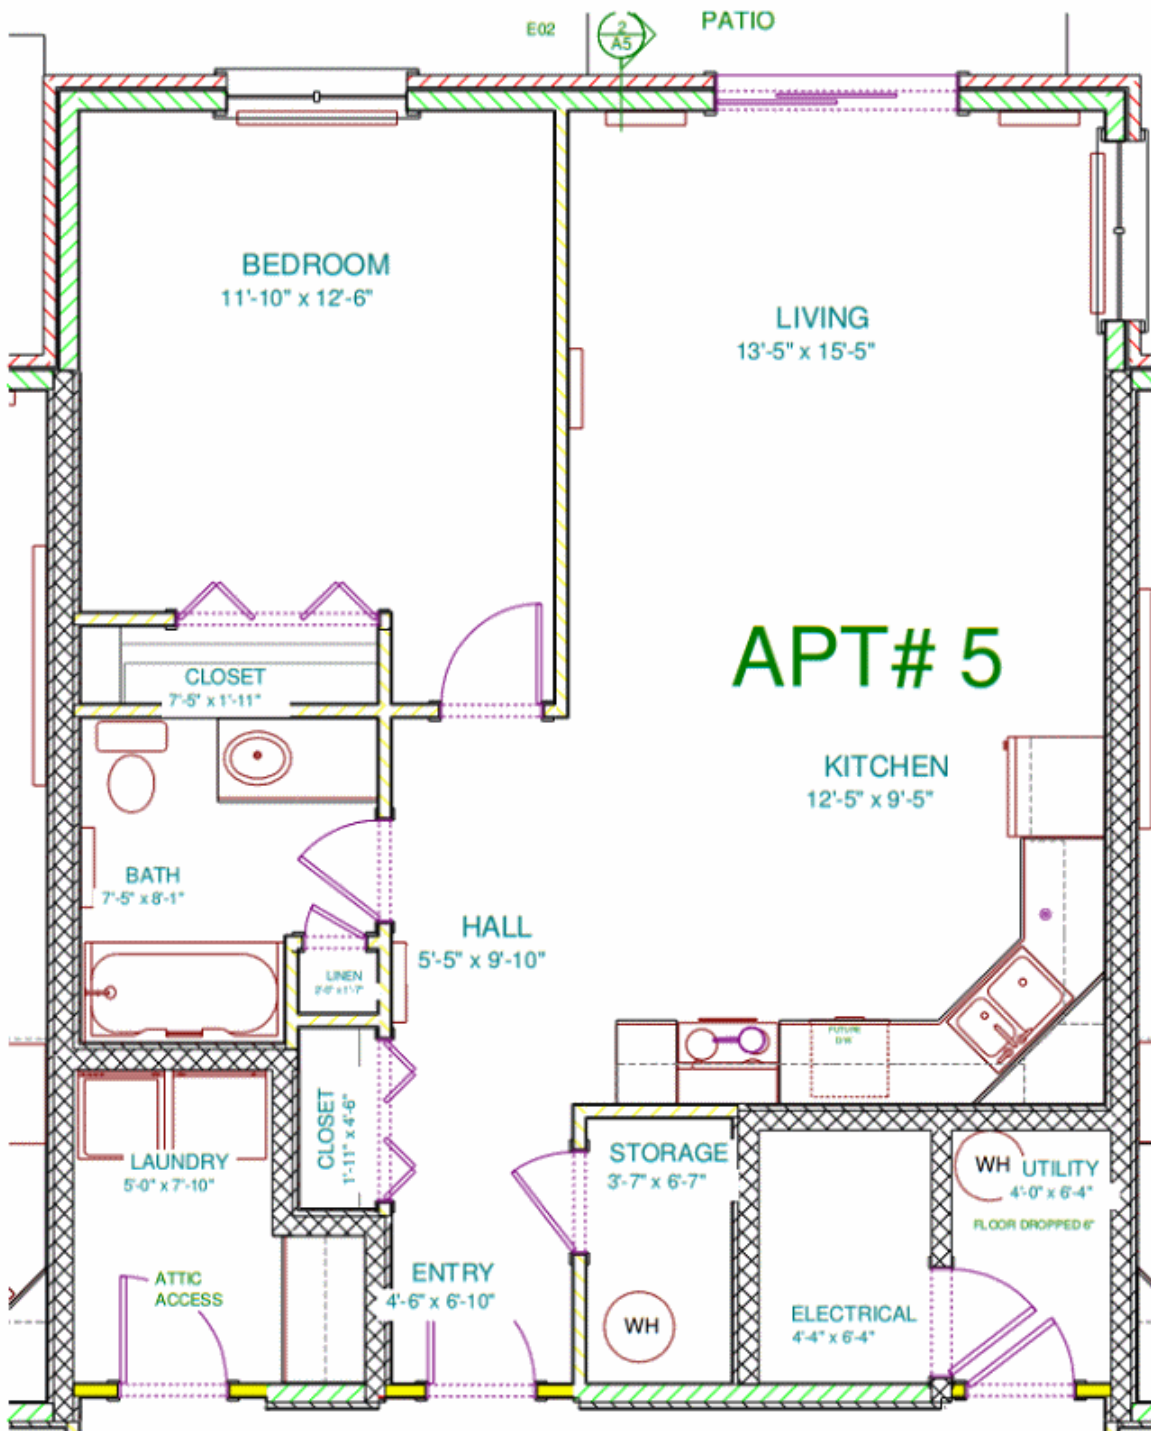

BISHOP HOUSE

SCALE: 1/4" = 1'-0"

BISHOP HOUSE
SCALE: 1/4" = 1'-0"

BISHOP HOUSE

SCALE: 1/4" = 1'-0"

APT# 4

BISHOP HOUSE

SCALE: 1/4" = 1'-0"

APT# 5

BISHOP HOUSE
SCALE: 1/4" = 1'-0"

BISHOP HOUSE

SCALE: 1/4" = 1'-0"

BISHOP HOUSE

SCALE: 1/4" = 1'-0"

APT# 8

BISHOP HOUSE

SCALE: 1/4" = 1'-0"

APT# 9

BISHOP HOUSE

SCALE: 1/4" = 1'-0"