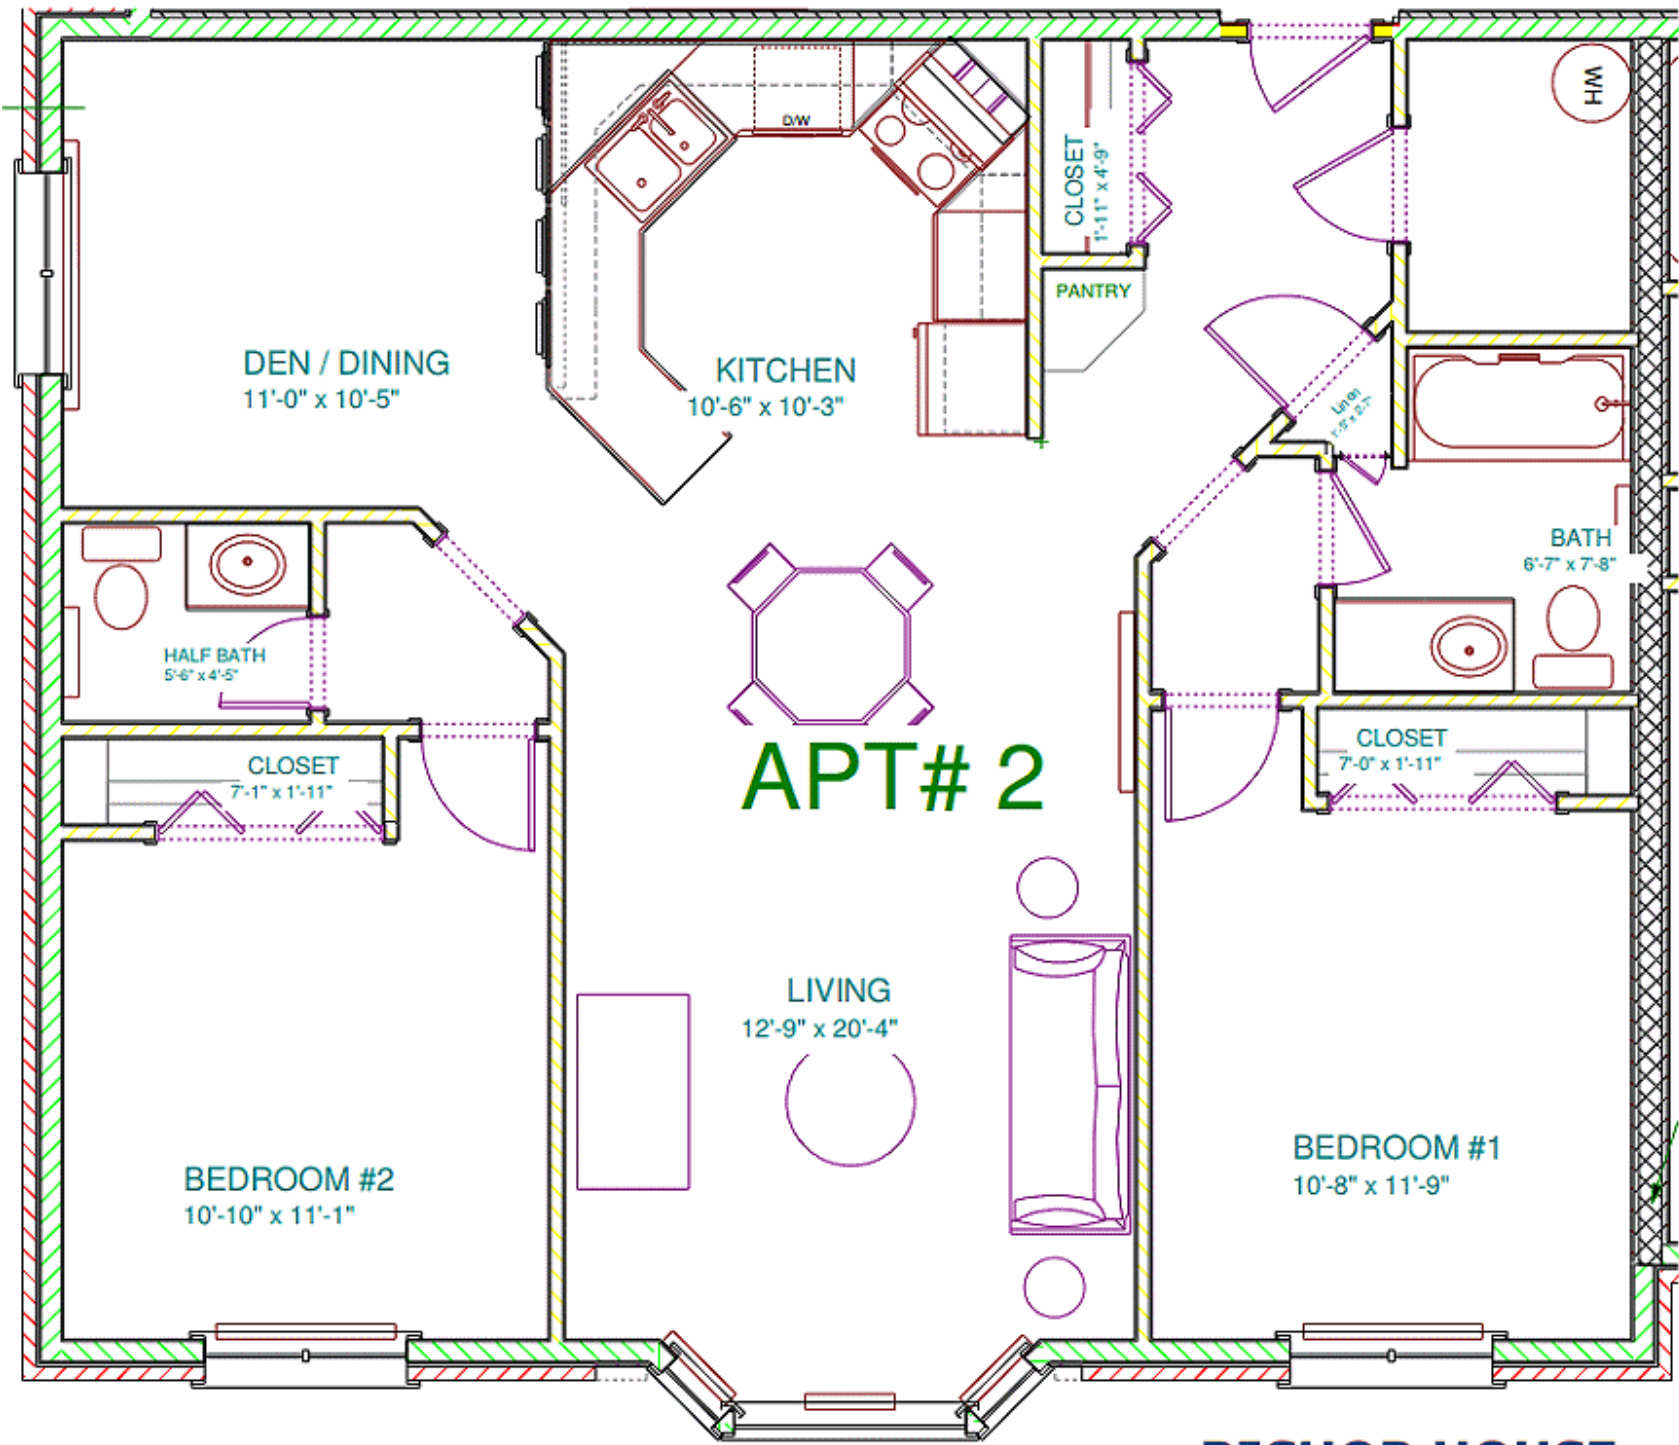

BISHOP HOUSE

SCALE: 1/4" = 1'-0"

BISHOP HOUSE
SCALE: 1/4" = 1'-0"

BISHOP HOUSE

SCALE: 1/4" = 1'-0"

APT# 4

BISHOP HOUSE

SCALE: 1/4" = 1'-0"

APT# 5

BISHOP HOUSE
SCALE: 1/4" = 1'-0"

BISHOP HOUSE

SCALE: 1/4" = 1'-0"

BISHOP HOUSE

SCALE: 1/4" = 1'-0"

APT# 8

BISHOP HOUSE

SCALE: 1/4" = 1'-0"

APT# 9

BISHOP HOUSE

SCALE: 1/4" = 1'-0"