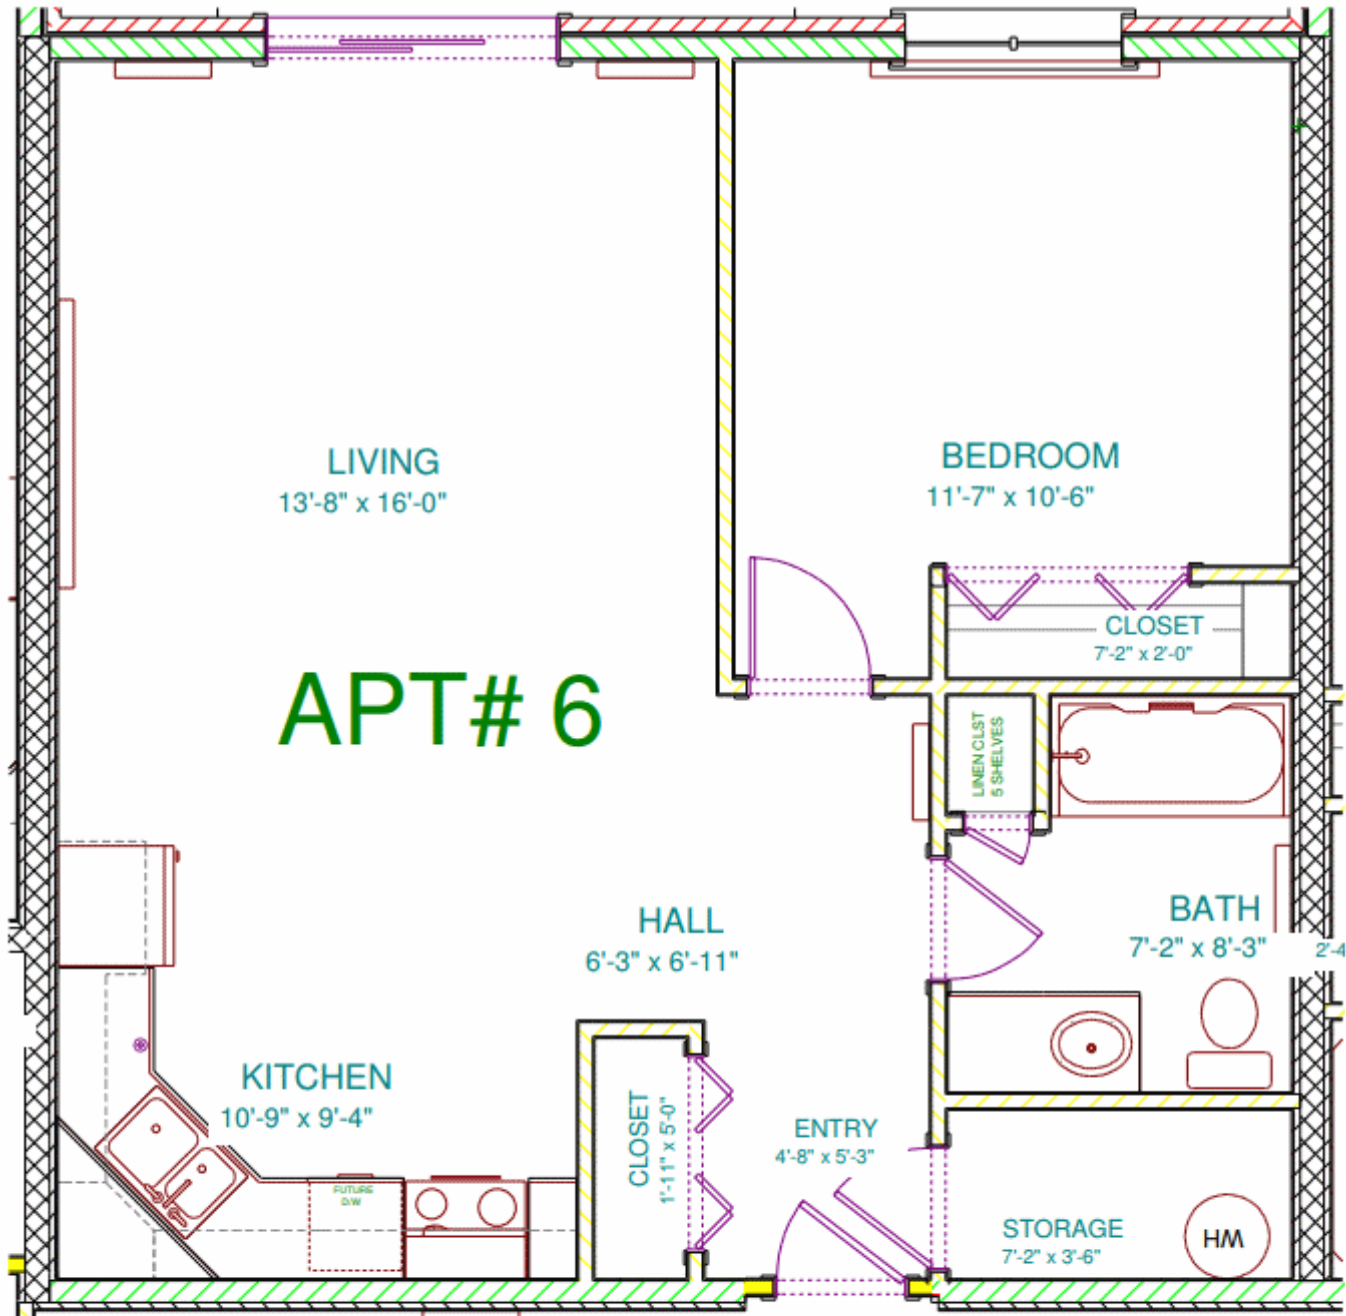

BISHOP HOUSE

SCALE: 1/4" = 1'-0"

BISHOP HOUSE
SCALE: 1/4" = 1'-0"

BISHOP HOUSE

SCALE: 1/4" = 1'-0"

APT# 4

BISHOP HOUSE

SCALE: 1/4" = 1'-0"

APT# 5

BISHOP HOUSE
SCALE: 1/4" = 1'-0"

BISHOP HOUSE

SCALE: 1/4" = 1'-0"

BISHOP HOUSE

SCALE: 1/4" = 1'-0"

APT# 8

BISHOP HOUSE

SCALE: 1/4" = 1'-0"

APT# 9

BISHOP HOUSE

SCALE: 1/4" = 1'-0"