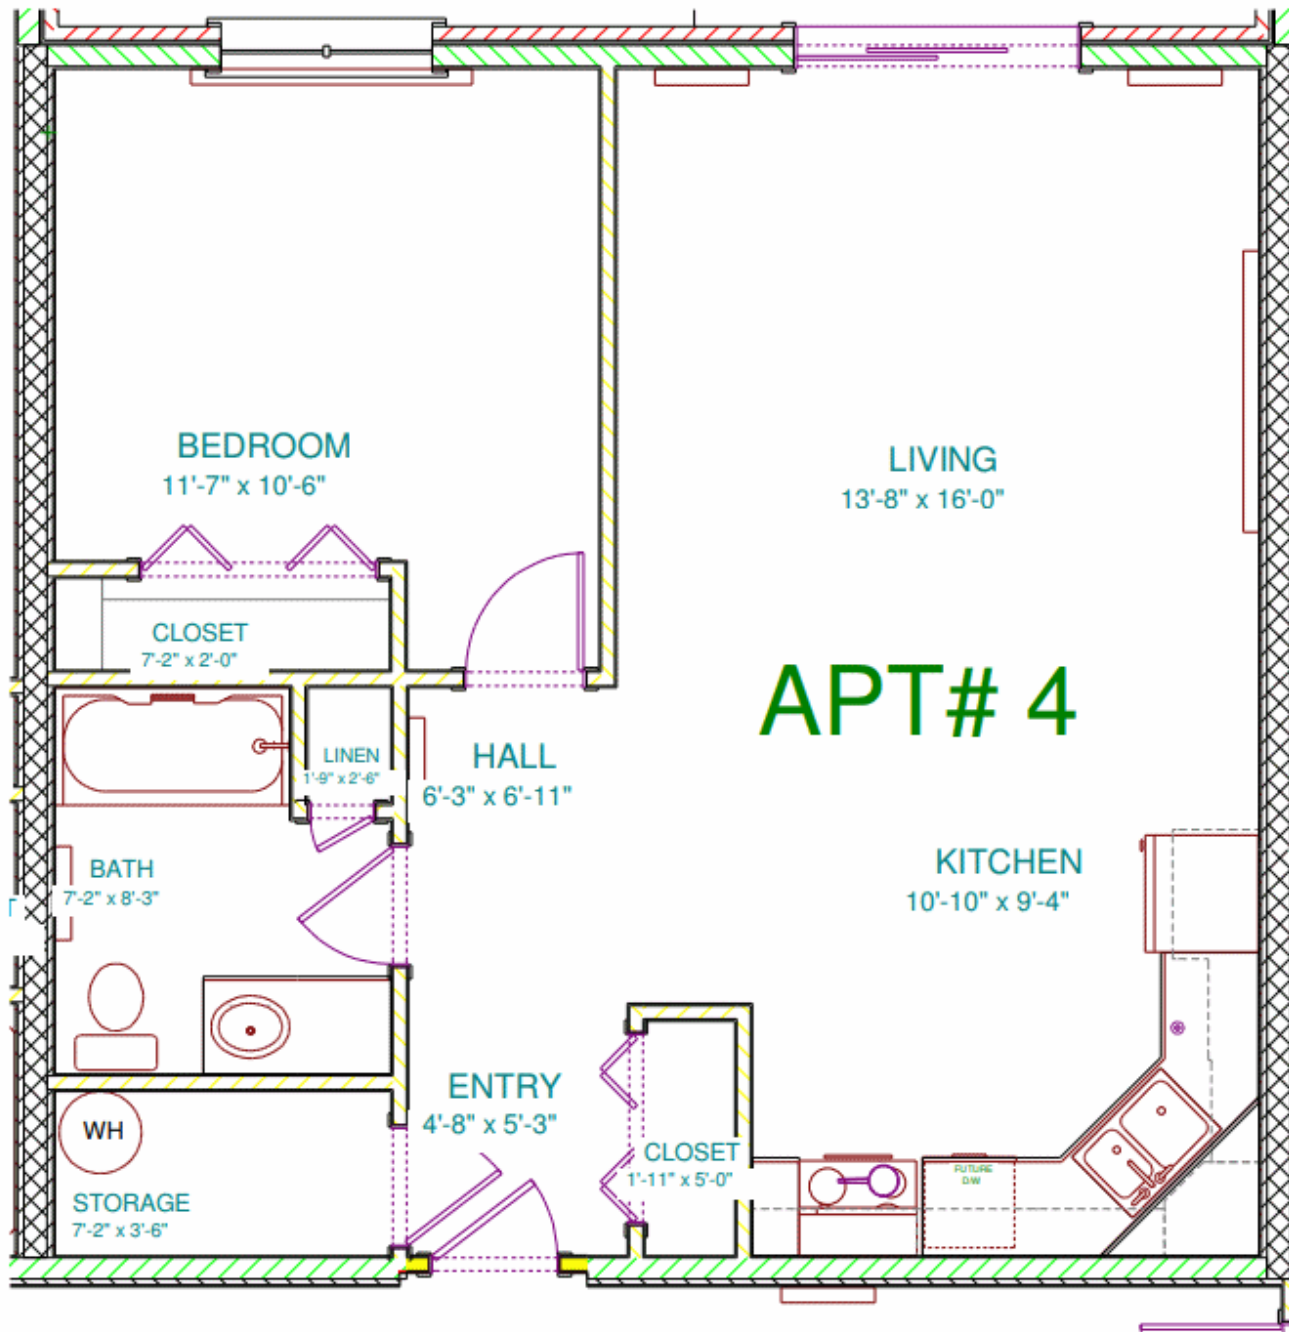

BISHOP HOUSE

SCALE: 1/4" = 1'-0"

BISHOP HOUSE
SCALE: 1/4" = 1'-0"

BISHOP HOUSE

SCALE: 1/4" = 1'-0"

APT# 4

BISHOP HOUSE

SCALE: 1/4" = 1'-0"

APT# 5

BISHOP HOUSE
SCALE: 1/4" = 1'-0"

BISHOP HOUSE

SCALE: 1/4" = 1'-0"

BISHOP HOUSE

SCALE: 1/4" = 1'-0"

APT# 8

BISHOP HOUSE

SCALE: 1/4" = 1'-0"

APT# 9

BISHOP HOUSE

SCALE: 1/4" = 1'-0"