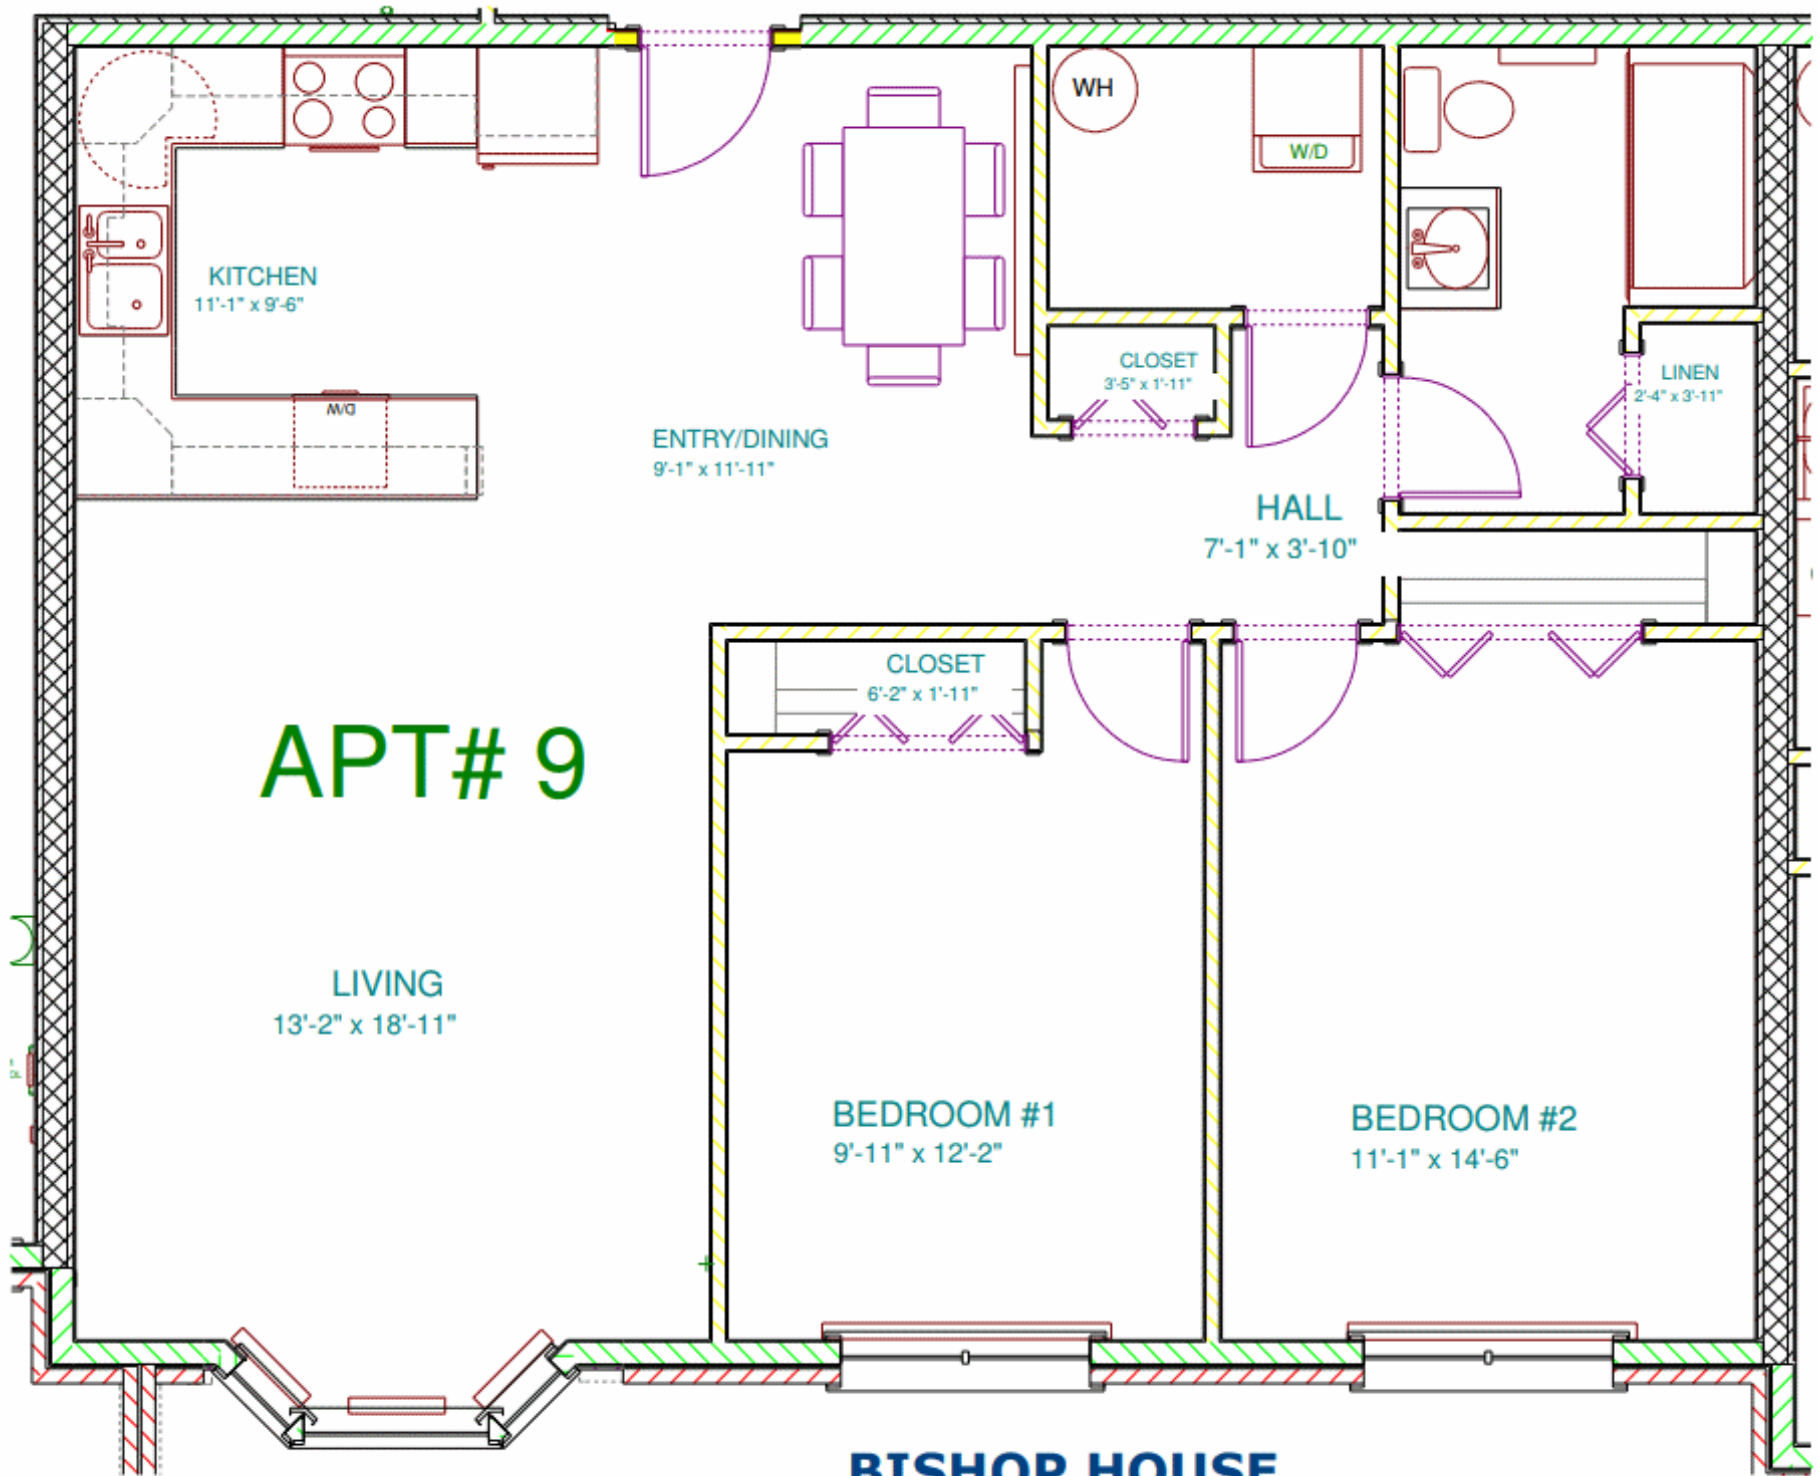

BISHOP HOUSE

SCALE: 1/4" = 1'-0"

BISHOP HOUSE
SCALE: 1/4" = 1'-0"

BISHOP HOUSE

SCALE: 1/4" = 1'-0"

APT# 4

BISHOP HOUSE

SCALE: 1/4" = 1'-0"

APT# 5

BISHOP HOUSE
SCALE: 1/4" = 1'-0"

BISHOP HOUSE

SCALE: 1/4" = 1'-0"

BISHOP HOUSE

SCALE: 1/4" = 1'-0"

APT# 8

BISHOP HOUSE

SCALE: 1/4" = 1'-0"

APT# 9

BISHOP HOUSE

SCALE: 1/4" = 1'-0"