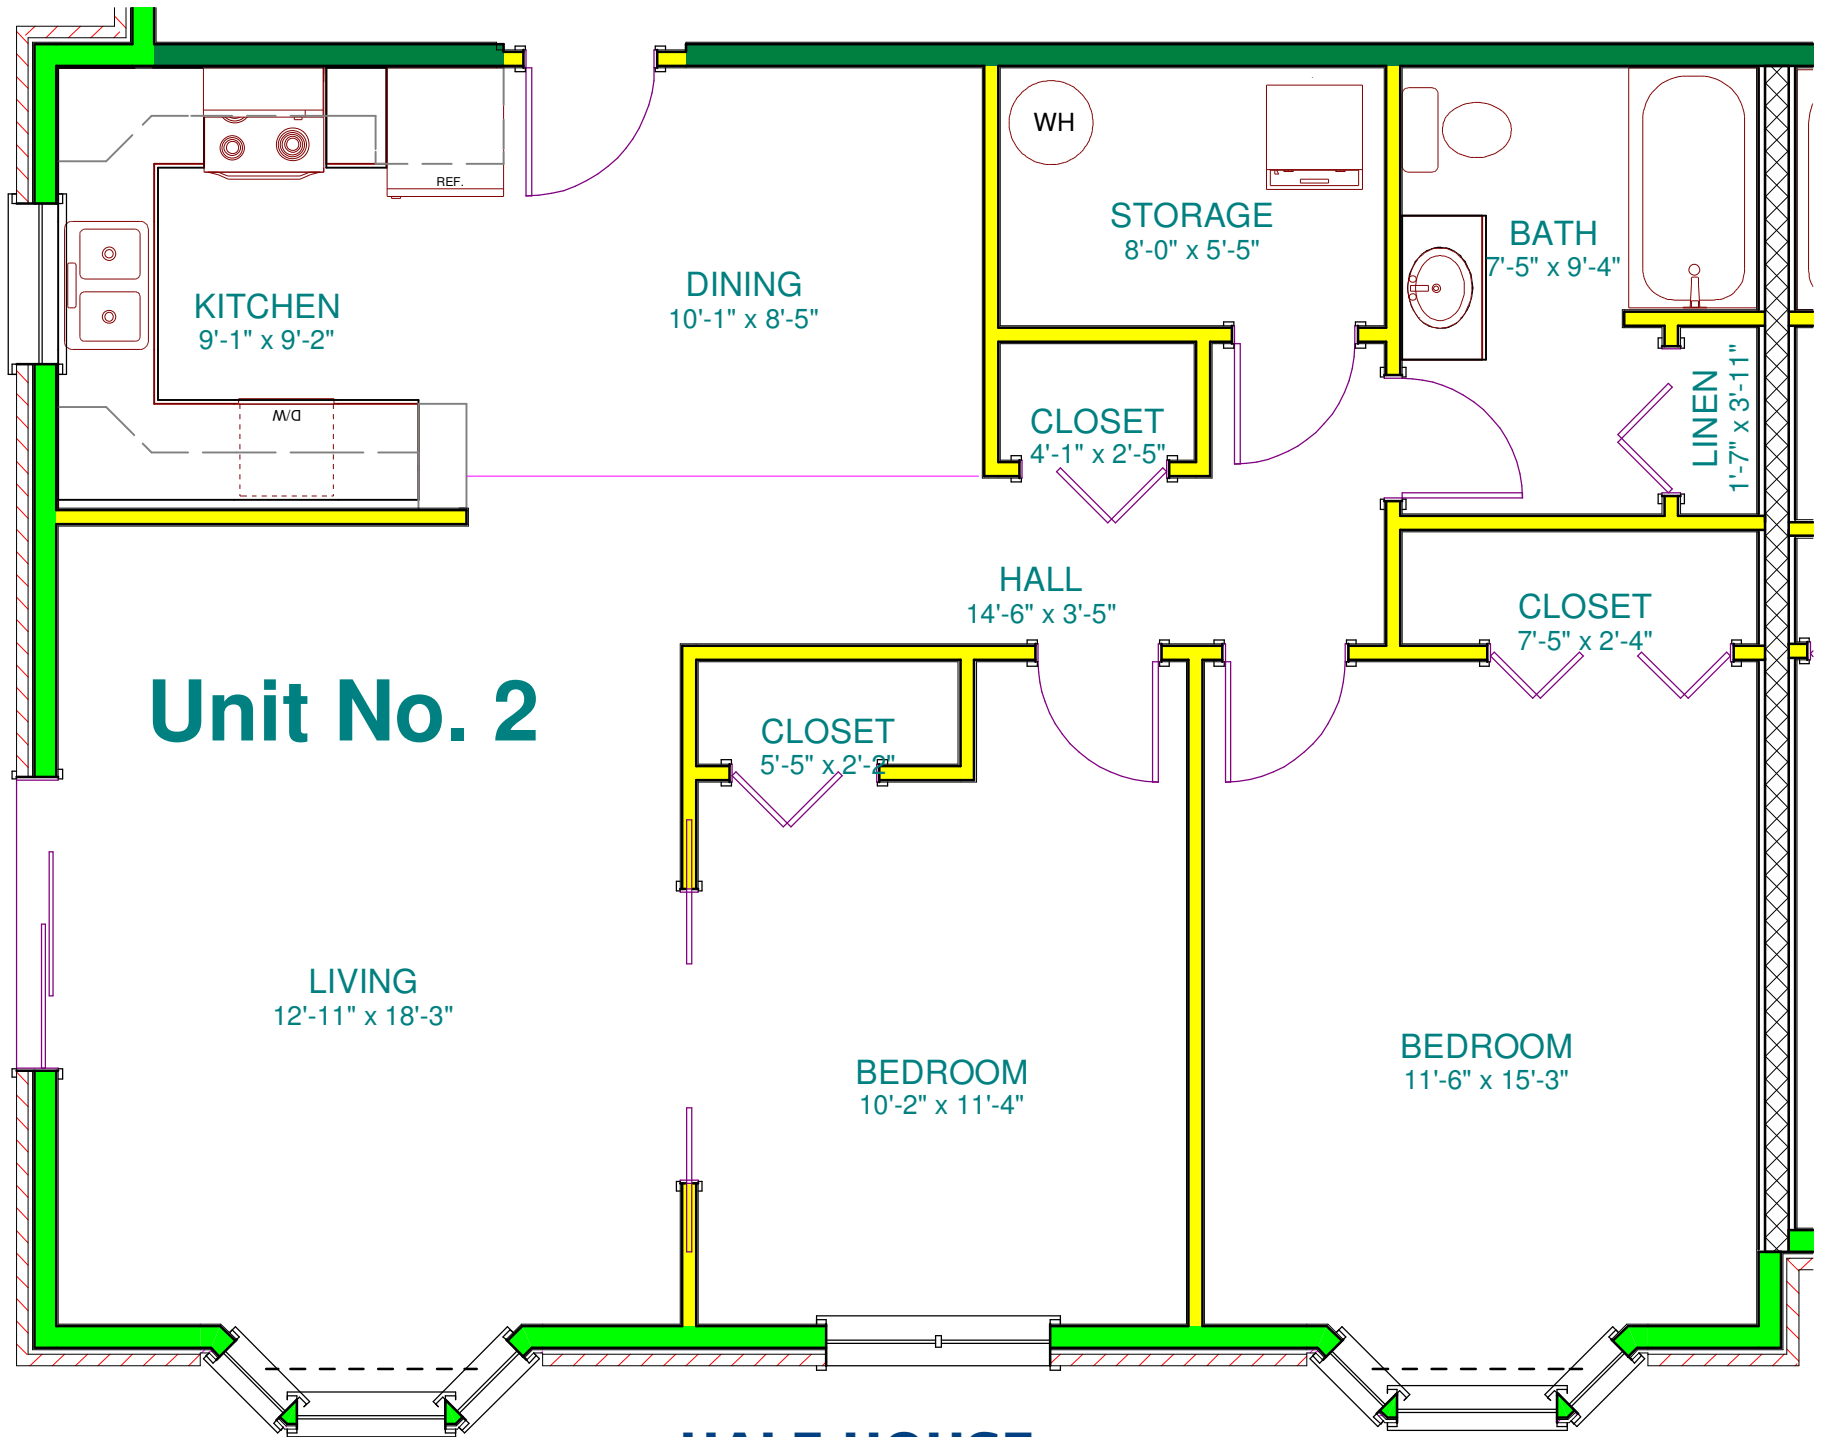

Unit No. 1

HALE HOUSE
SCALE: 1/4" = 1'-0"

Unit No. 2

HALE HOUSE
 SCALE: 1/4" = 1'-0"

Unit No. 3

HALE HOUSE

SCALE: 1/4" = 1'-0"

HALE HOUSE
SCALE: 3/16" = 1'-0"

HALE HOUSE

SCALE: 1/4" = 1'-0"

Unit No. 6

HALE HOUSE

SCALE: 1/4" = 1'-0"

Unit No. 7

HALE HOUSE
SCALE: 1/4" = 1'-0"

HALE HOUSE
SCALE: 1/4" = 1'-0"