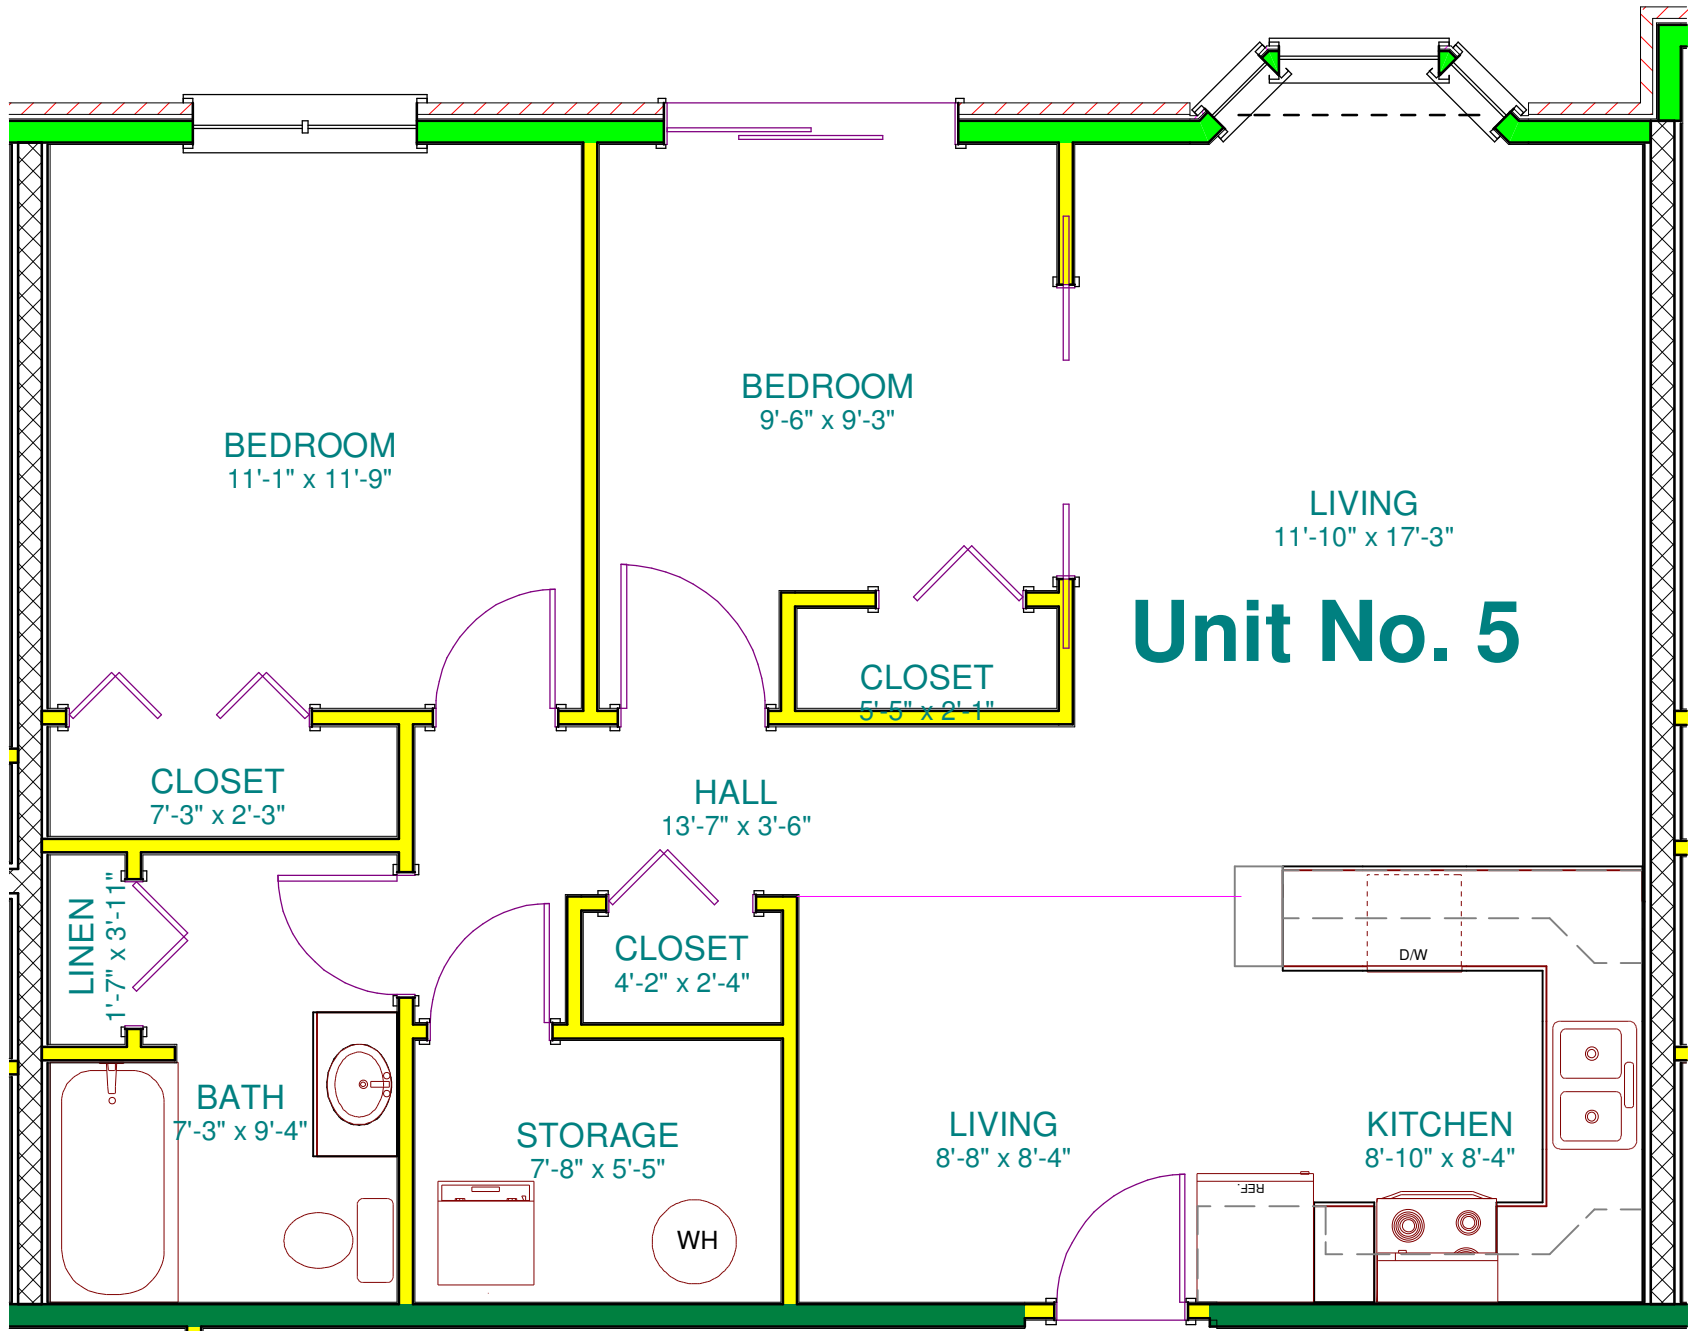

Unit No. 1

HALE HOUSE
SCALE: 1/4" = 1'-0"

Unit No. 2

HALE HOUSE
 SCALE: 1/4" = 1'-0"

Unit No. 3

HALE HOUSE

SCALE: 1/4" = 1'-0"

HALE HOUSE
SCALE: 3/16" = 1'-0"

HALE HOUSE

SCALE: 1/4" = 1'-0"

Unit No. 6

HALE HOUSE

SCALE: 1/4" = 1'-0"

Unit No. 7

HALE HOUSE
SCALE: 1/4" = 1'-0"

HALE HOUSE
SCALE: 1/4" = 1'-0"