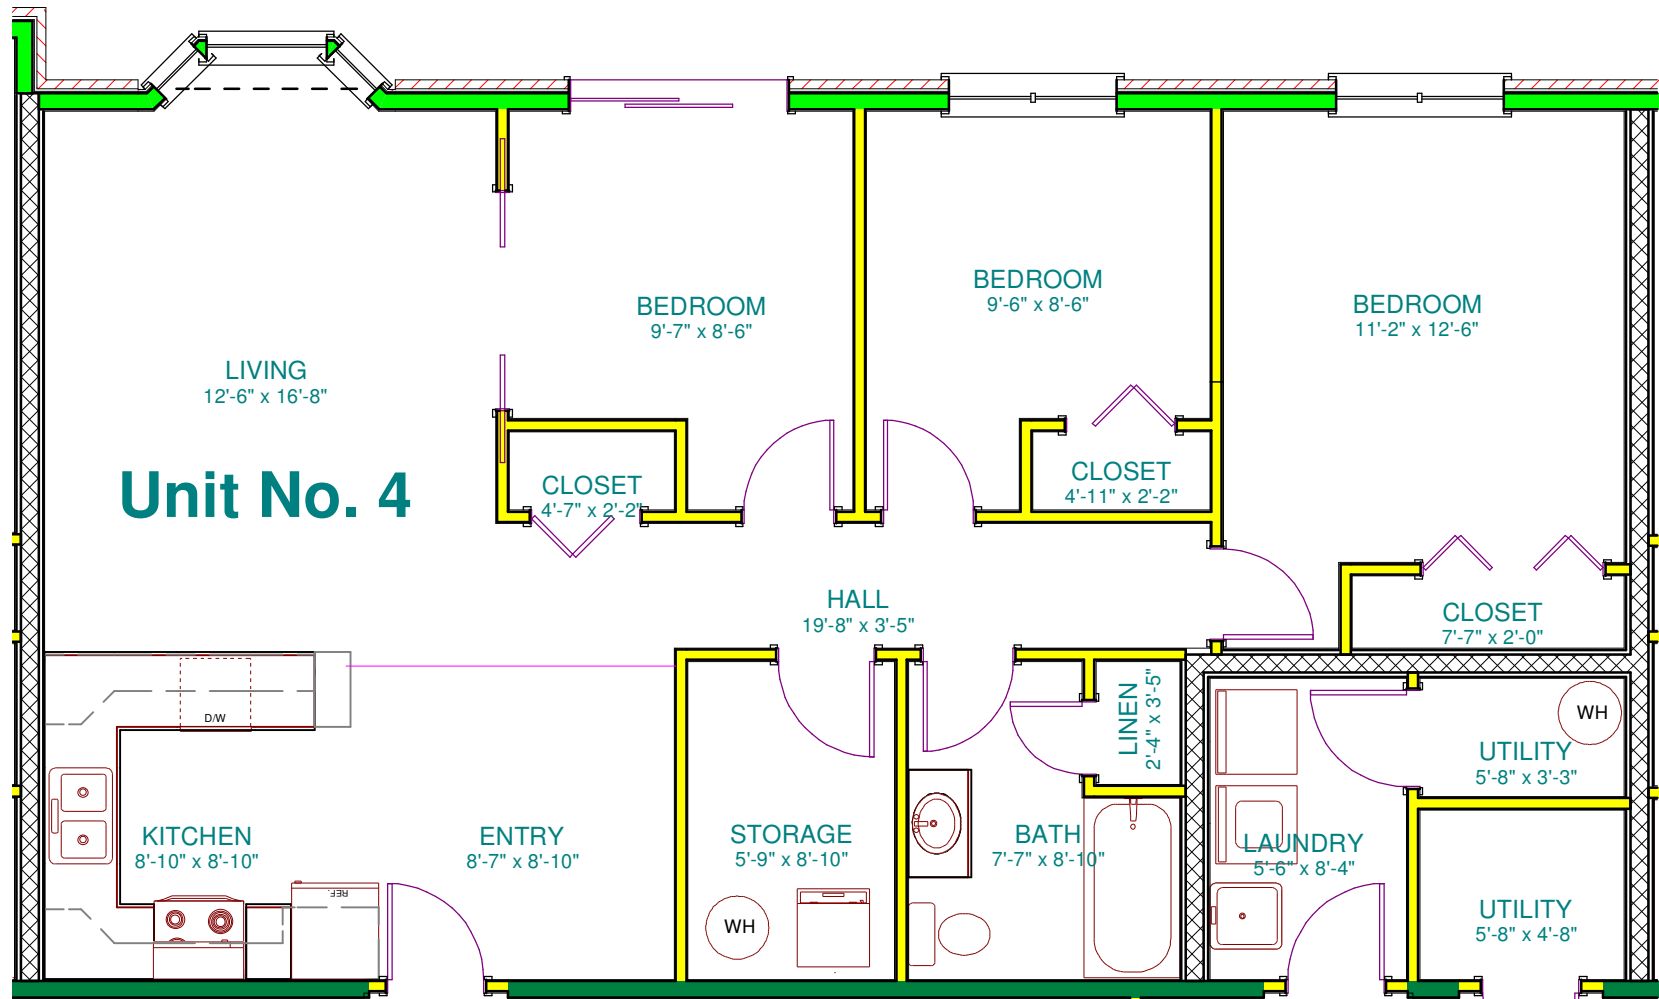

Unit No. 1

HALE HOUSE
SCALE: 1/4" = 1'-0"

Unit No. 2

HALE HOUSE
 SCALE: 1/4" = 1'-0"

Unit No. 3

HALE HOUSE

SCALE: 1/4" = 1'-0"

HALE HOUSE
SCALE: 3/16" = 1'-0"

HALE HOUSE

SCALE: 1/4" = 1'-0"

Unit No. 6

HALE HOUSE

SCALE: 1/4" = 1'-0"

Unit No. 7

HALE HOUSE
SCALE: 1/4" = 1'-0"

HALE HOUSE
SCALE: 1/4" = 1'-0"