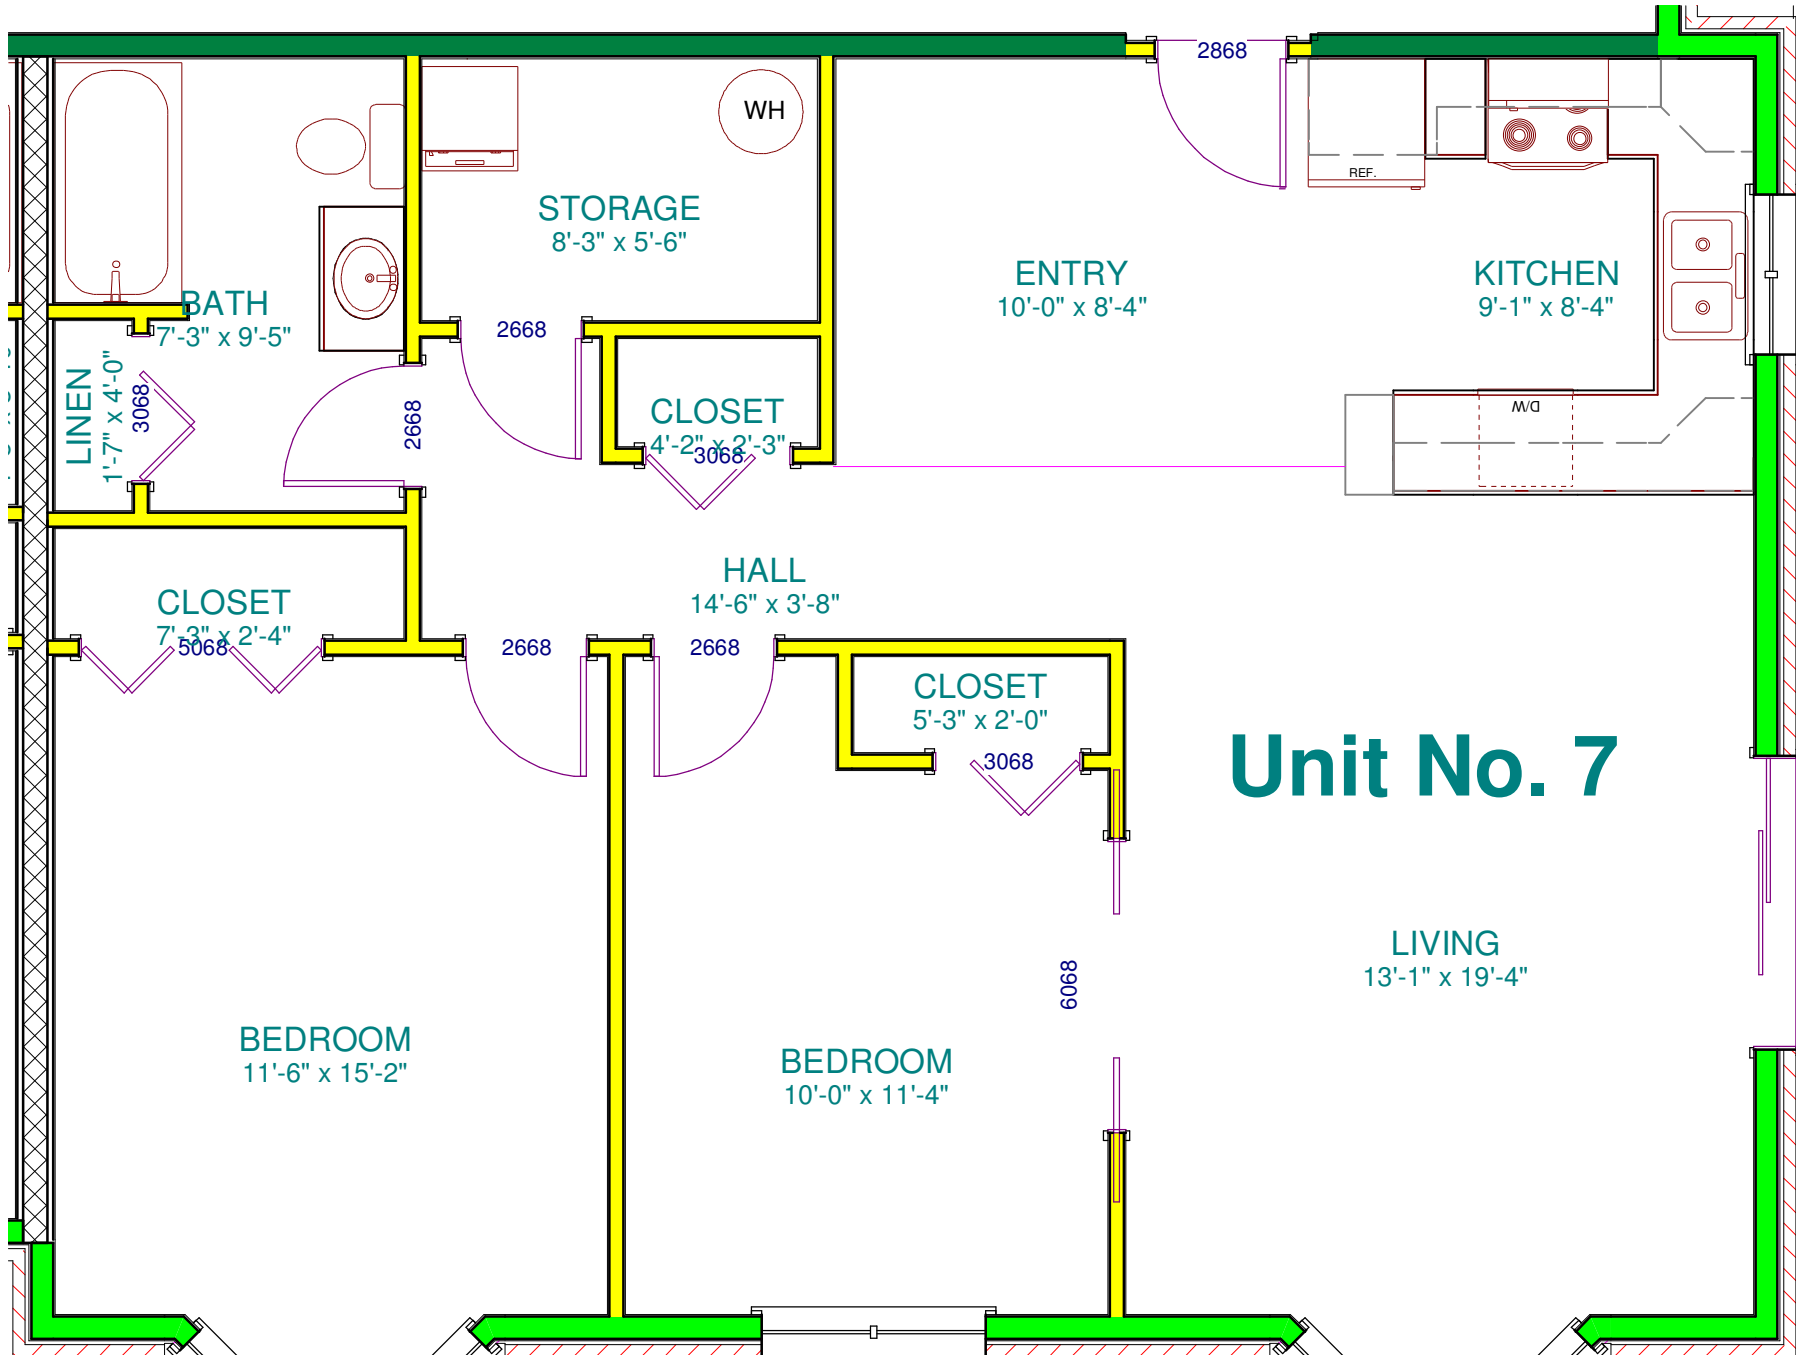

Unit No. 1

HALE HOUSE
SCALE: 1/4" = 1'-0"

Unit No. 2

HALE HOUSE
 SCALE: 1/4" = 1'-0"

Unit No. 3

HALE HOUSE

SCALE: 1/4" = 1'-0"

HALE HOUSE
SCALE: 3/16" = 1'-0"

HALE HOUSE

SCALE: 1/4" = 1'-0"

Unit No. 6

HALE HOUSE

SCALE: 1/4" = 1'-0"

Unit No. 7

HALE HOUSE
SCALE: 1/4" = 1'-0"

HALE HOUSE
SCALE: 1/4" = 1'-0"