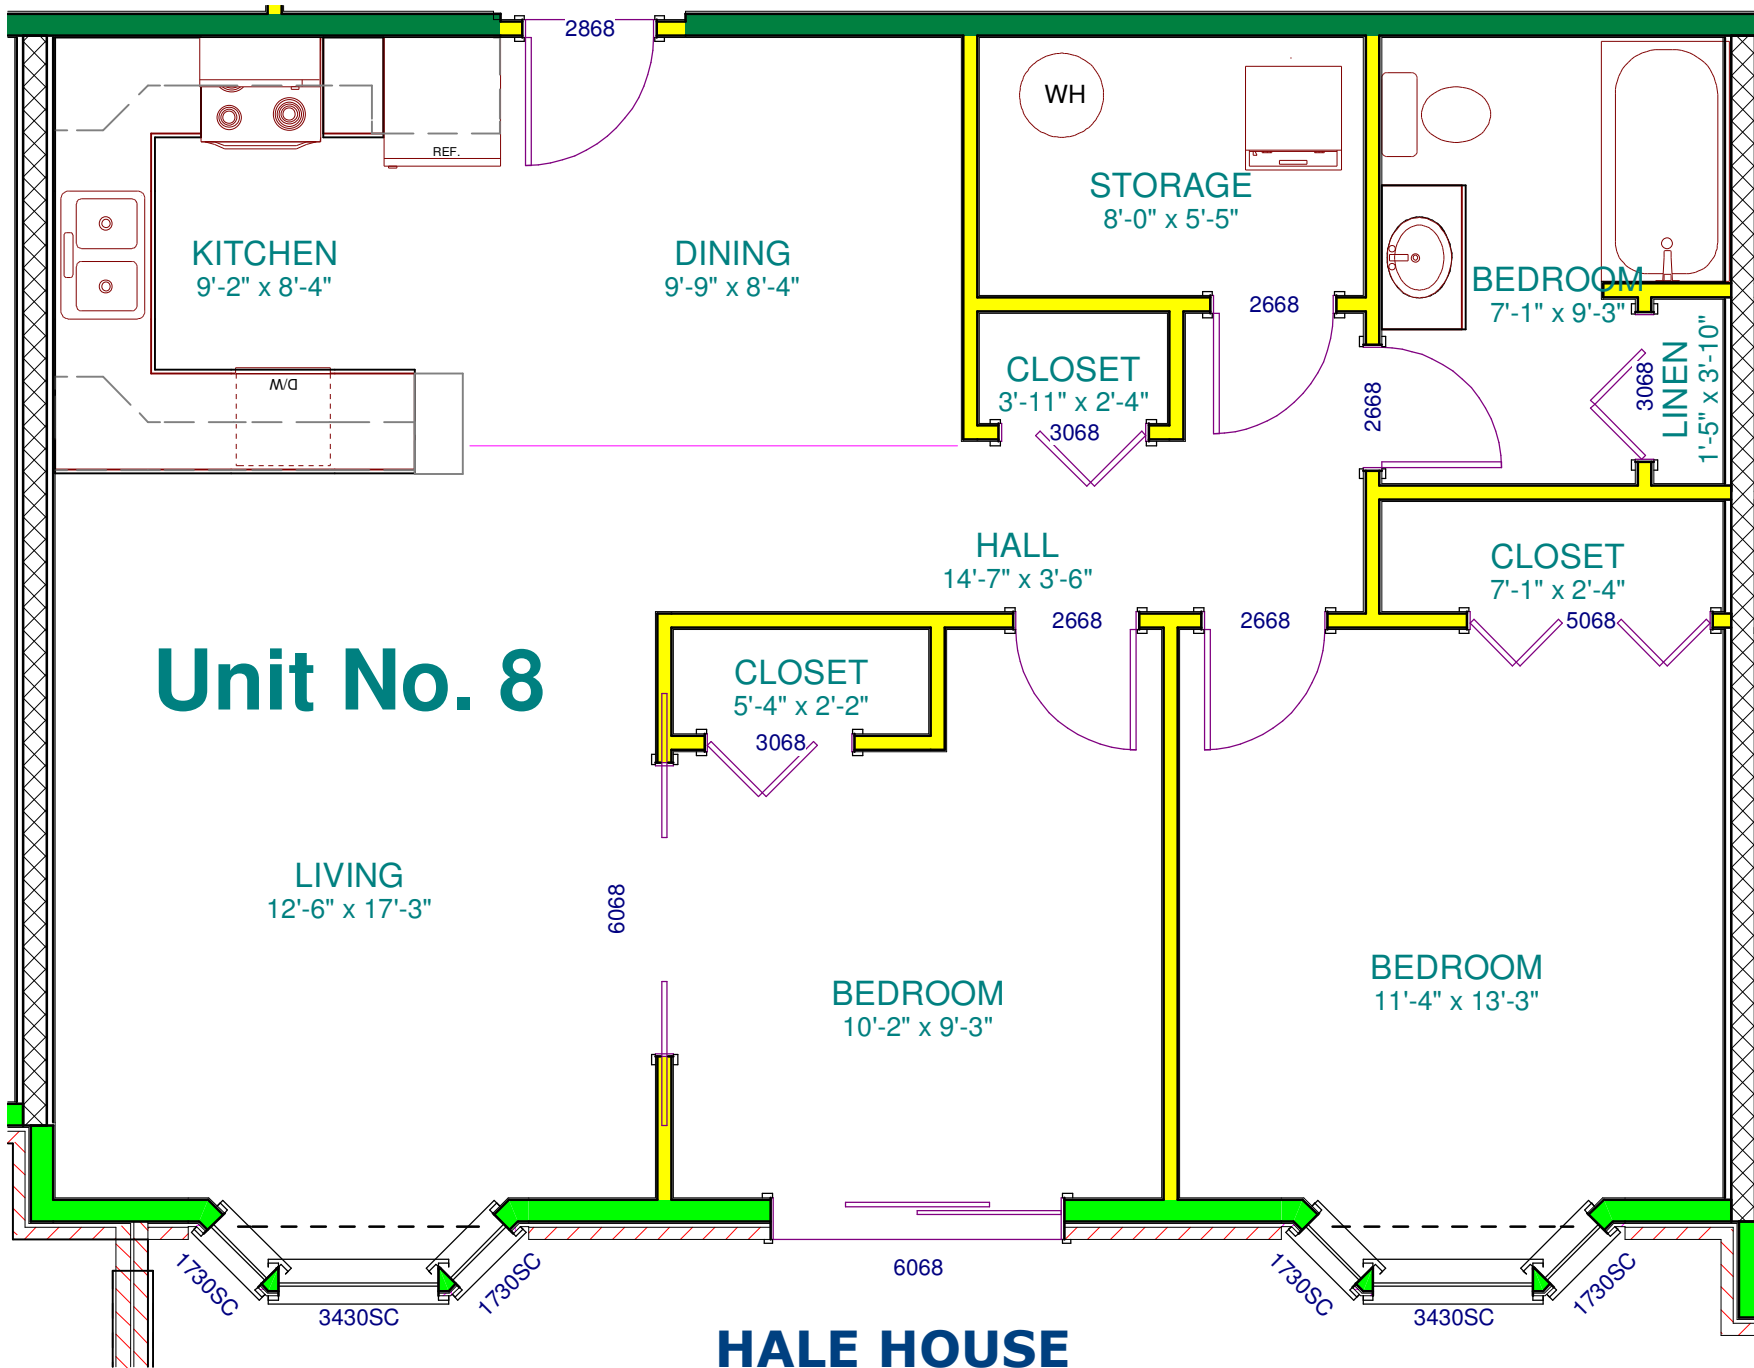

Unit No. 1

HALE HOUSE
SCALE: 1/4" = 1'-0"

Unit No. 2

HALE HOUSE
 SCALE: 1/4" = 1'-0"

Unit No. 3

HALE HOUSE

SCALE: 1/4" = 1'-0"

HALE HOUSE
SCALE: 3/16" = 1'-0"

HALE HOUSE

SCALE: 1/4" = 1'-0"

Unit No. 6

HALE HOUSE

SCALE: 1/4" = 1'-0"

Unit No. 7

HALE HOUSE
SCALE: 1/4" = 1'-0"

HALE HOUSE
SCALE: 1/4" = 1'-0"