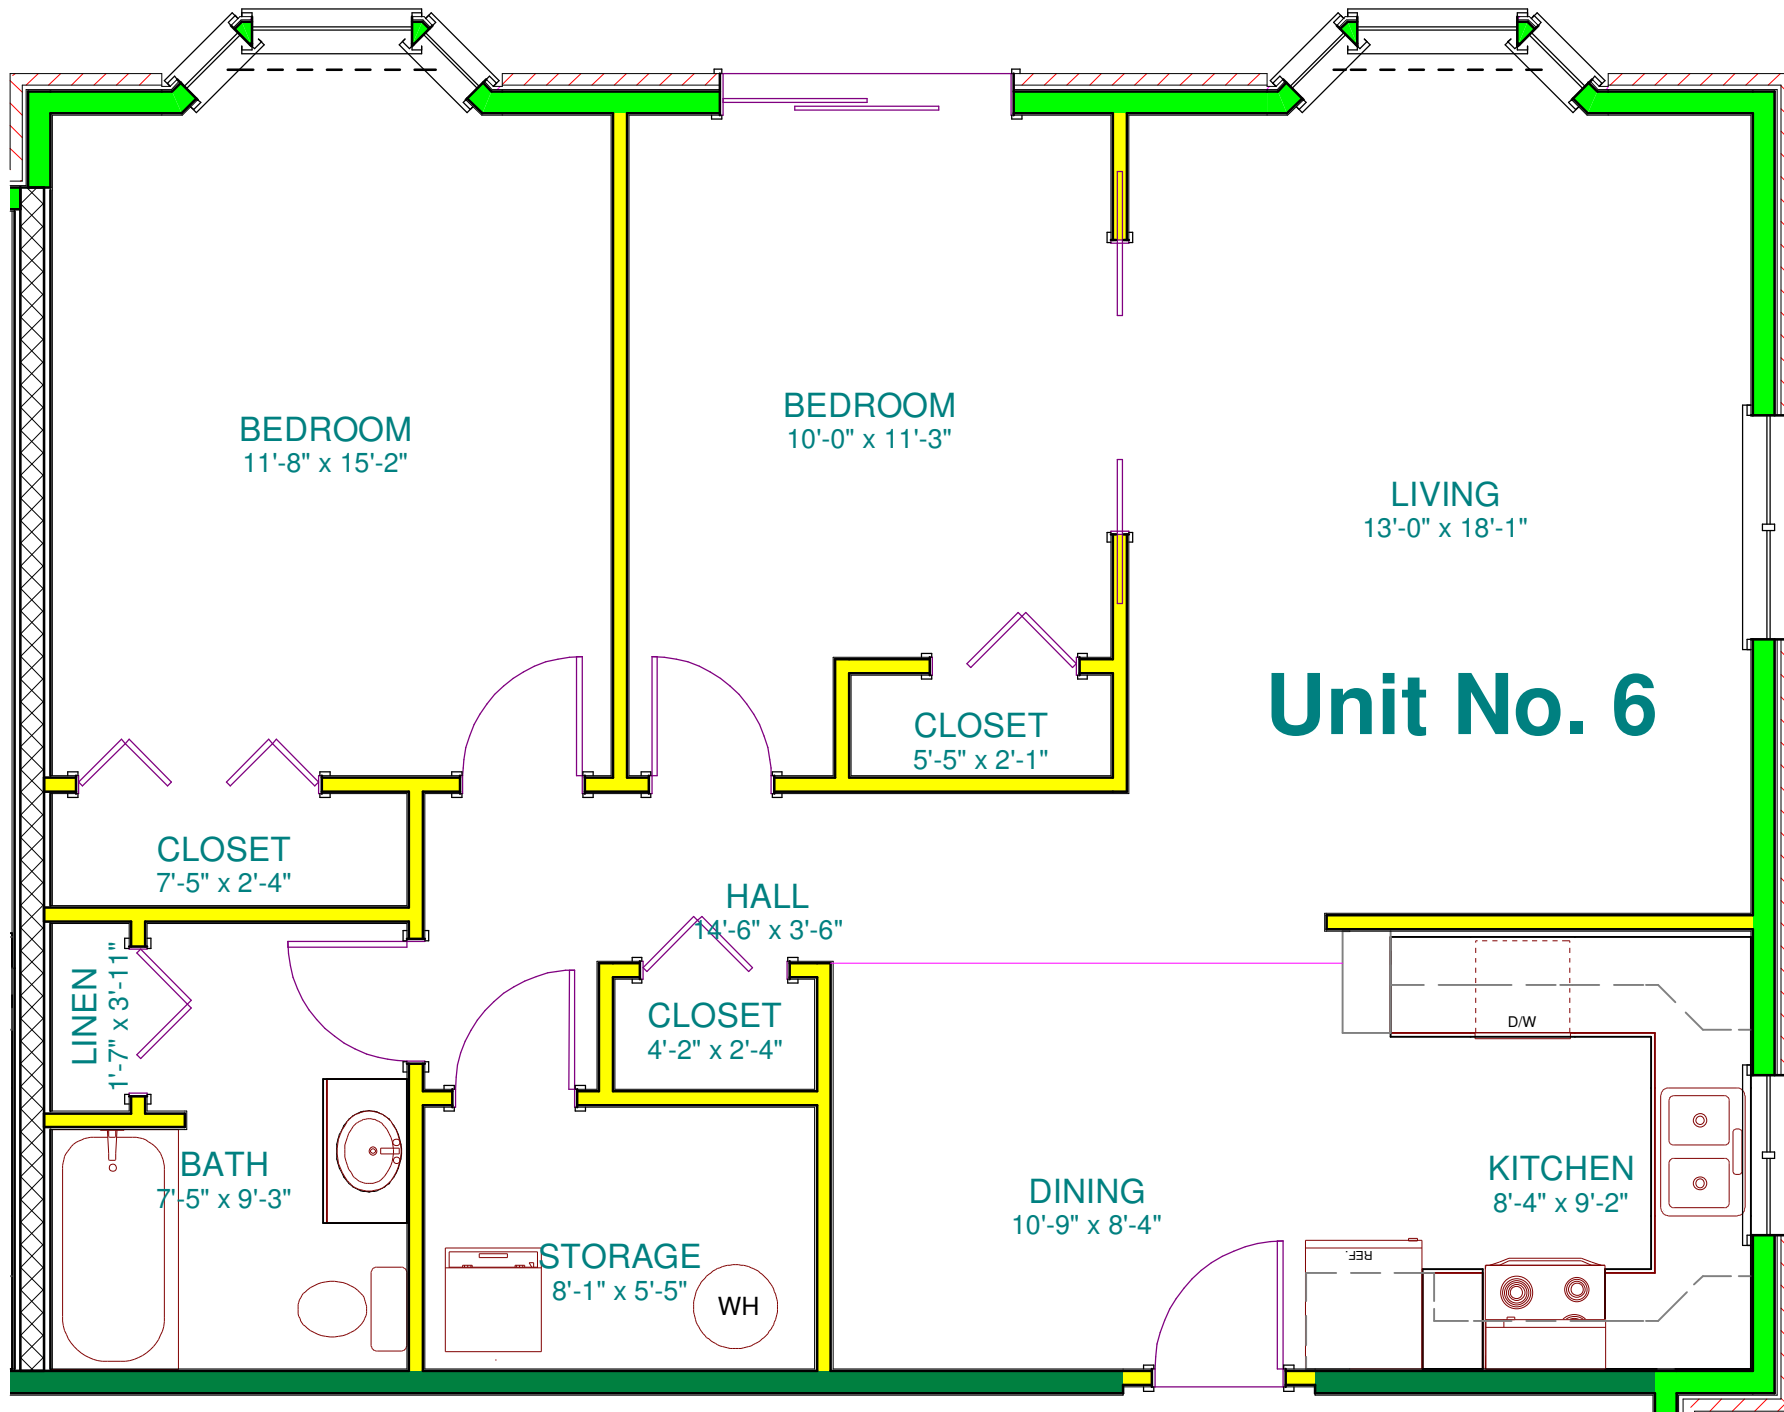

Unit No. 1

HALE HOUSE
SCALE: 1/4" = 1'-0"

Unit No. 2

HALE HOUSE
 SCALE: 1/4" = 1'-0"

Unit No. 3

HALE HOUSE

SCALE: 1/4" = 1'-0"

HALE HOUSE
SCALE: 3/16" = 1'-0"

HALE HOUSE

SCALE: 1/4" = 1'-0"

Unit No. 6

HALE HOUSE

SCALE: 1/4" = 1'-0"

Unit No. 7

HALE HOUSE
SCALE: 1/4" = 1'-0"

HALE HOUSE
SCALE: 1/4" = 1'-0"