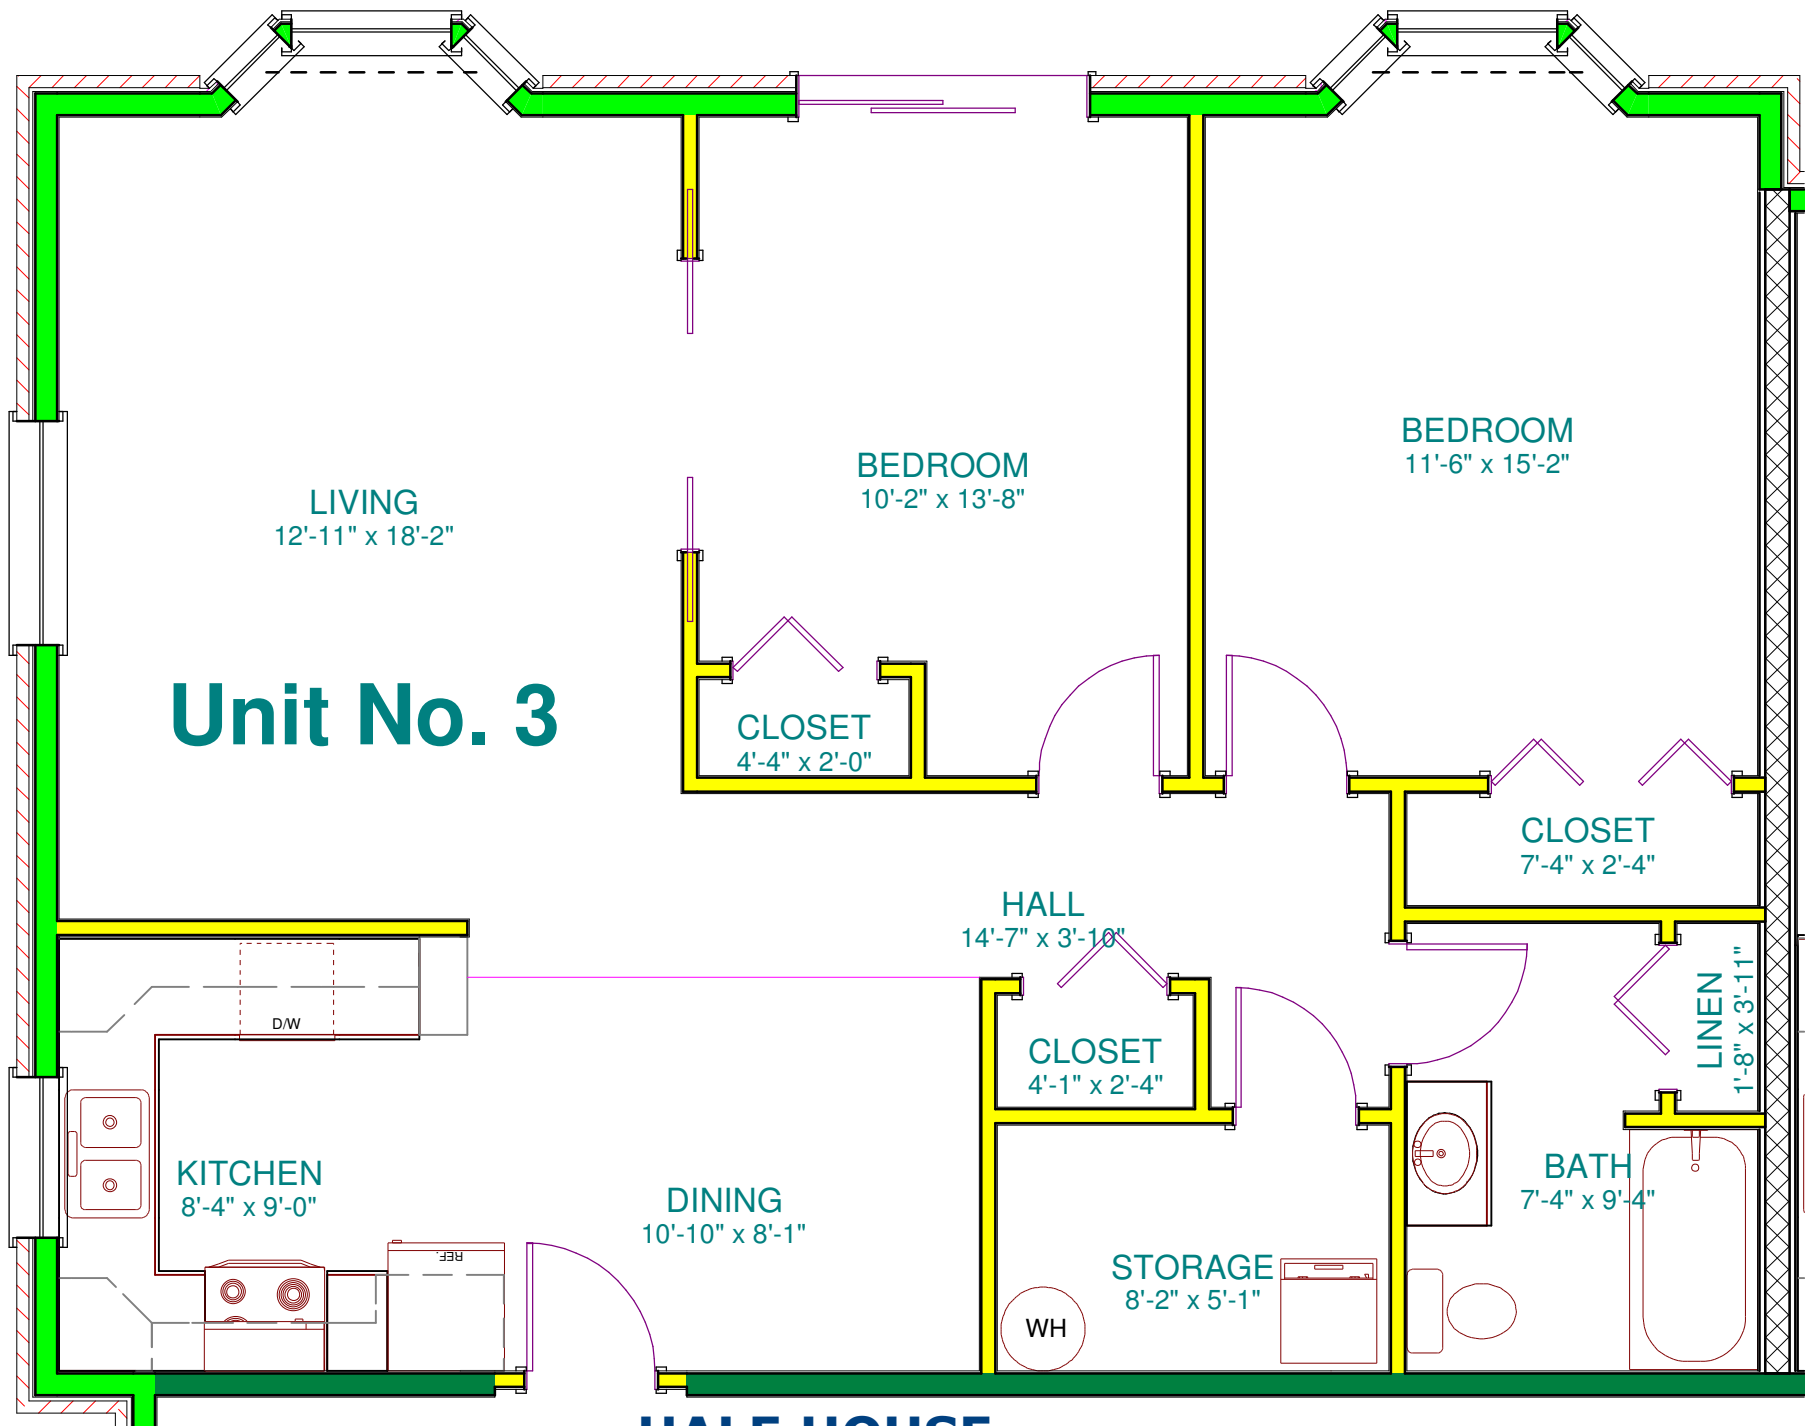

Unit No. 1

HALE HOUSE
SCALE: 1/4" = 1'-0"

Unit No. 2

HALE HOUSE
 SCALE: 1/4" = 1'-0"

Unit No. 3

HALE HOUSE

SCALE: 1/4" = 1'-0"

HALE HOUSE
SCALE: 3/16" = 1'-0"

HALE HOUSE

SCALE: 1/4" = 1'-0"

Unit No. 6

HALE HOUSE

SCALE: 1/4" = 1'-0"

Unit No. 7

HALE HOUSE
SCALE: 1/4" = 1'-0"

HALE HOUSE
SCALE: 1/4" = 1'-0"