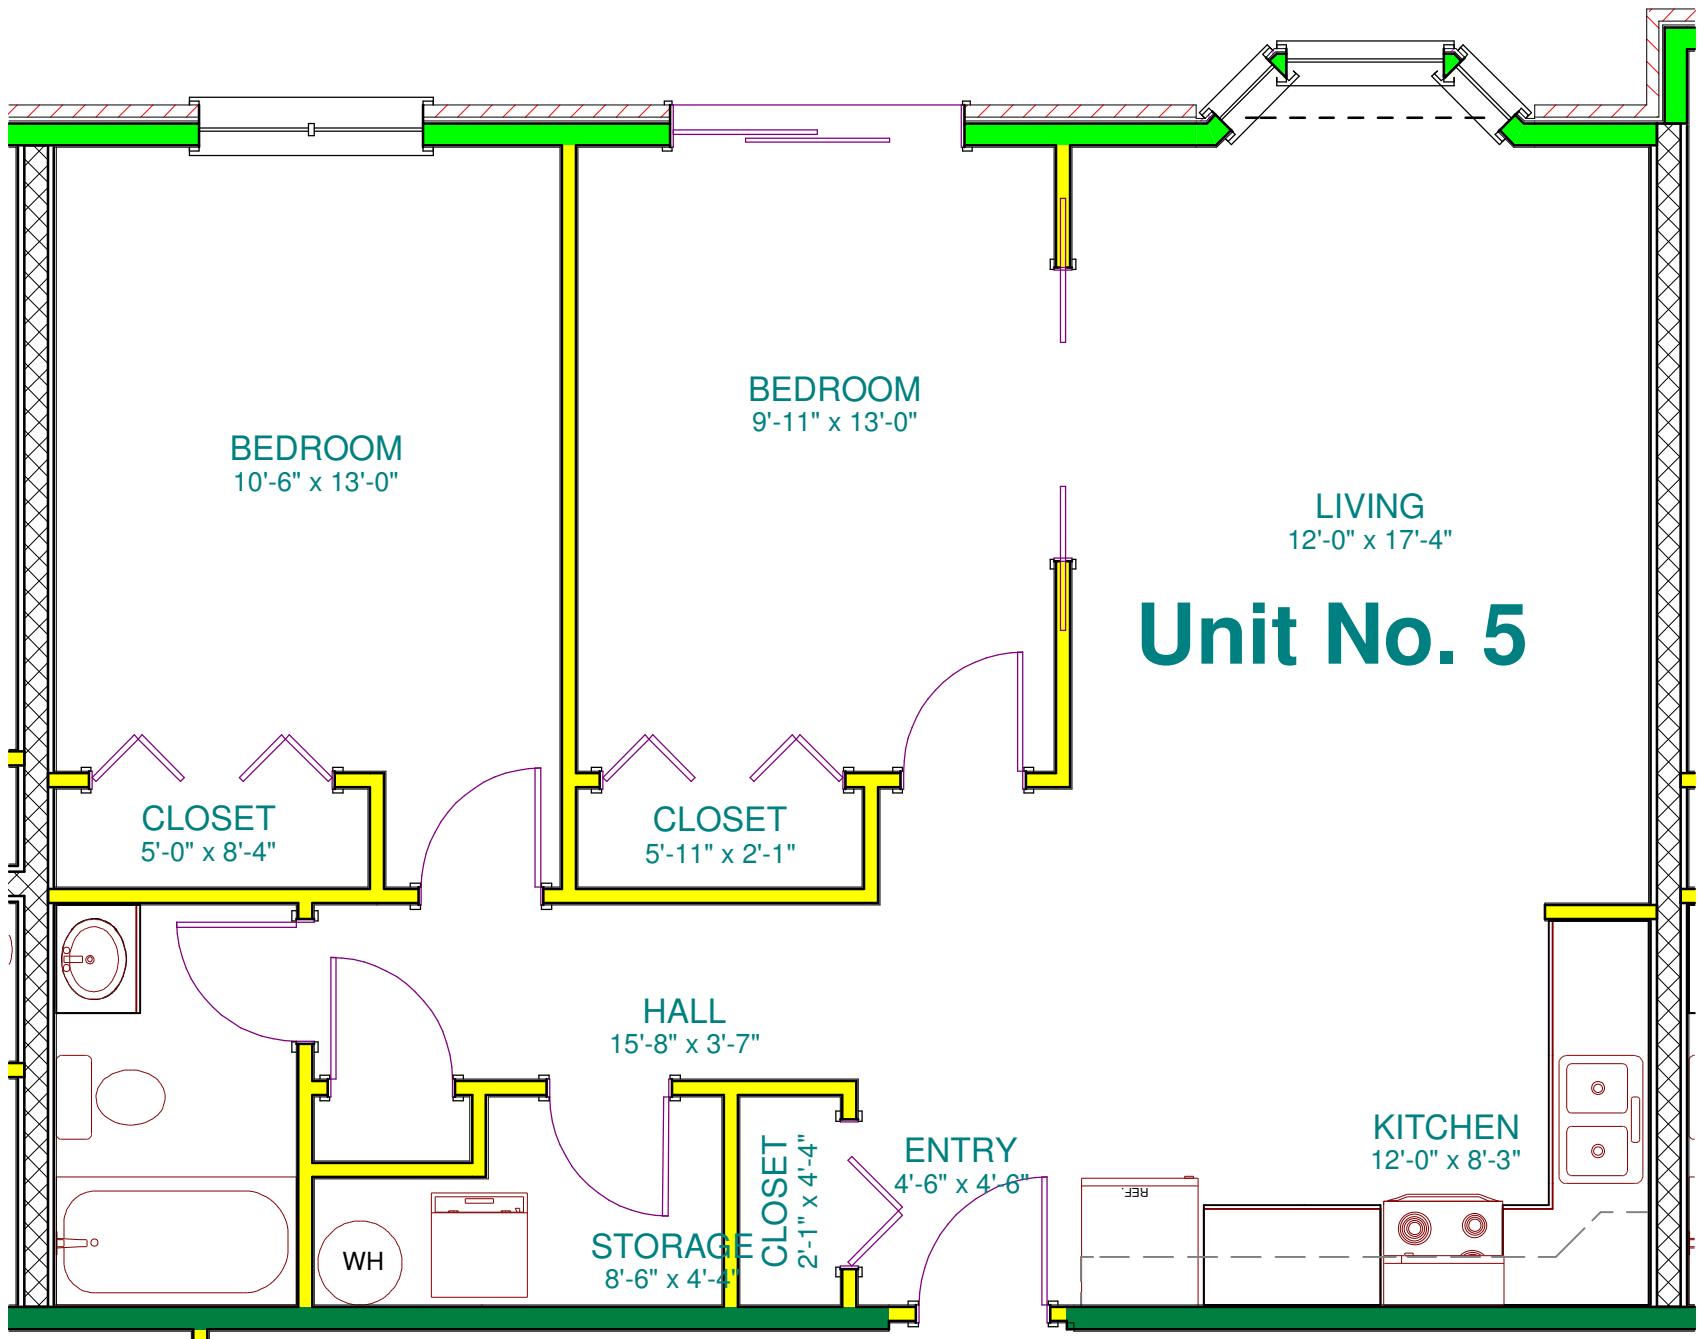

Unit No. 1

LLOYD HOUSE
Scale: 1/4" = 1'-0"

Unit No. 2

LLOYD HOUSE
Scale: 1/4" = 1'-0"

LLOYD HOUSE
Scale: 1/4" = 1'-0"

LLOYD HOUSE
Scale: 3/16" = 1'-0"

Unit No. 5

LLOYD HOUSE
 Scale: 1/4" = 1'-0"

Unit No. 6

LLOYD HOUSE

Scale: 1/4" = 1'-0"

Unit No. 7

LLOYD HOUSE
Scale: 1/4" = 1'-0"

Unit No. 8

LLOYD HOUSE
Scale: 1/4" = 1'-0"