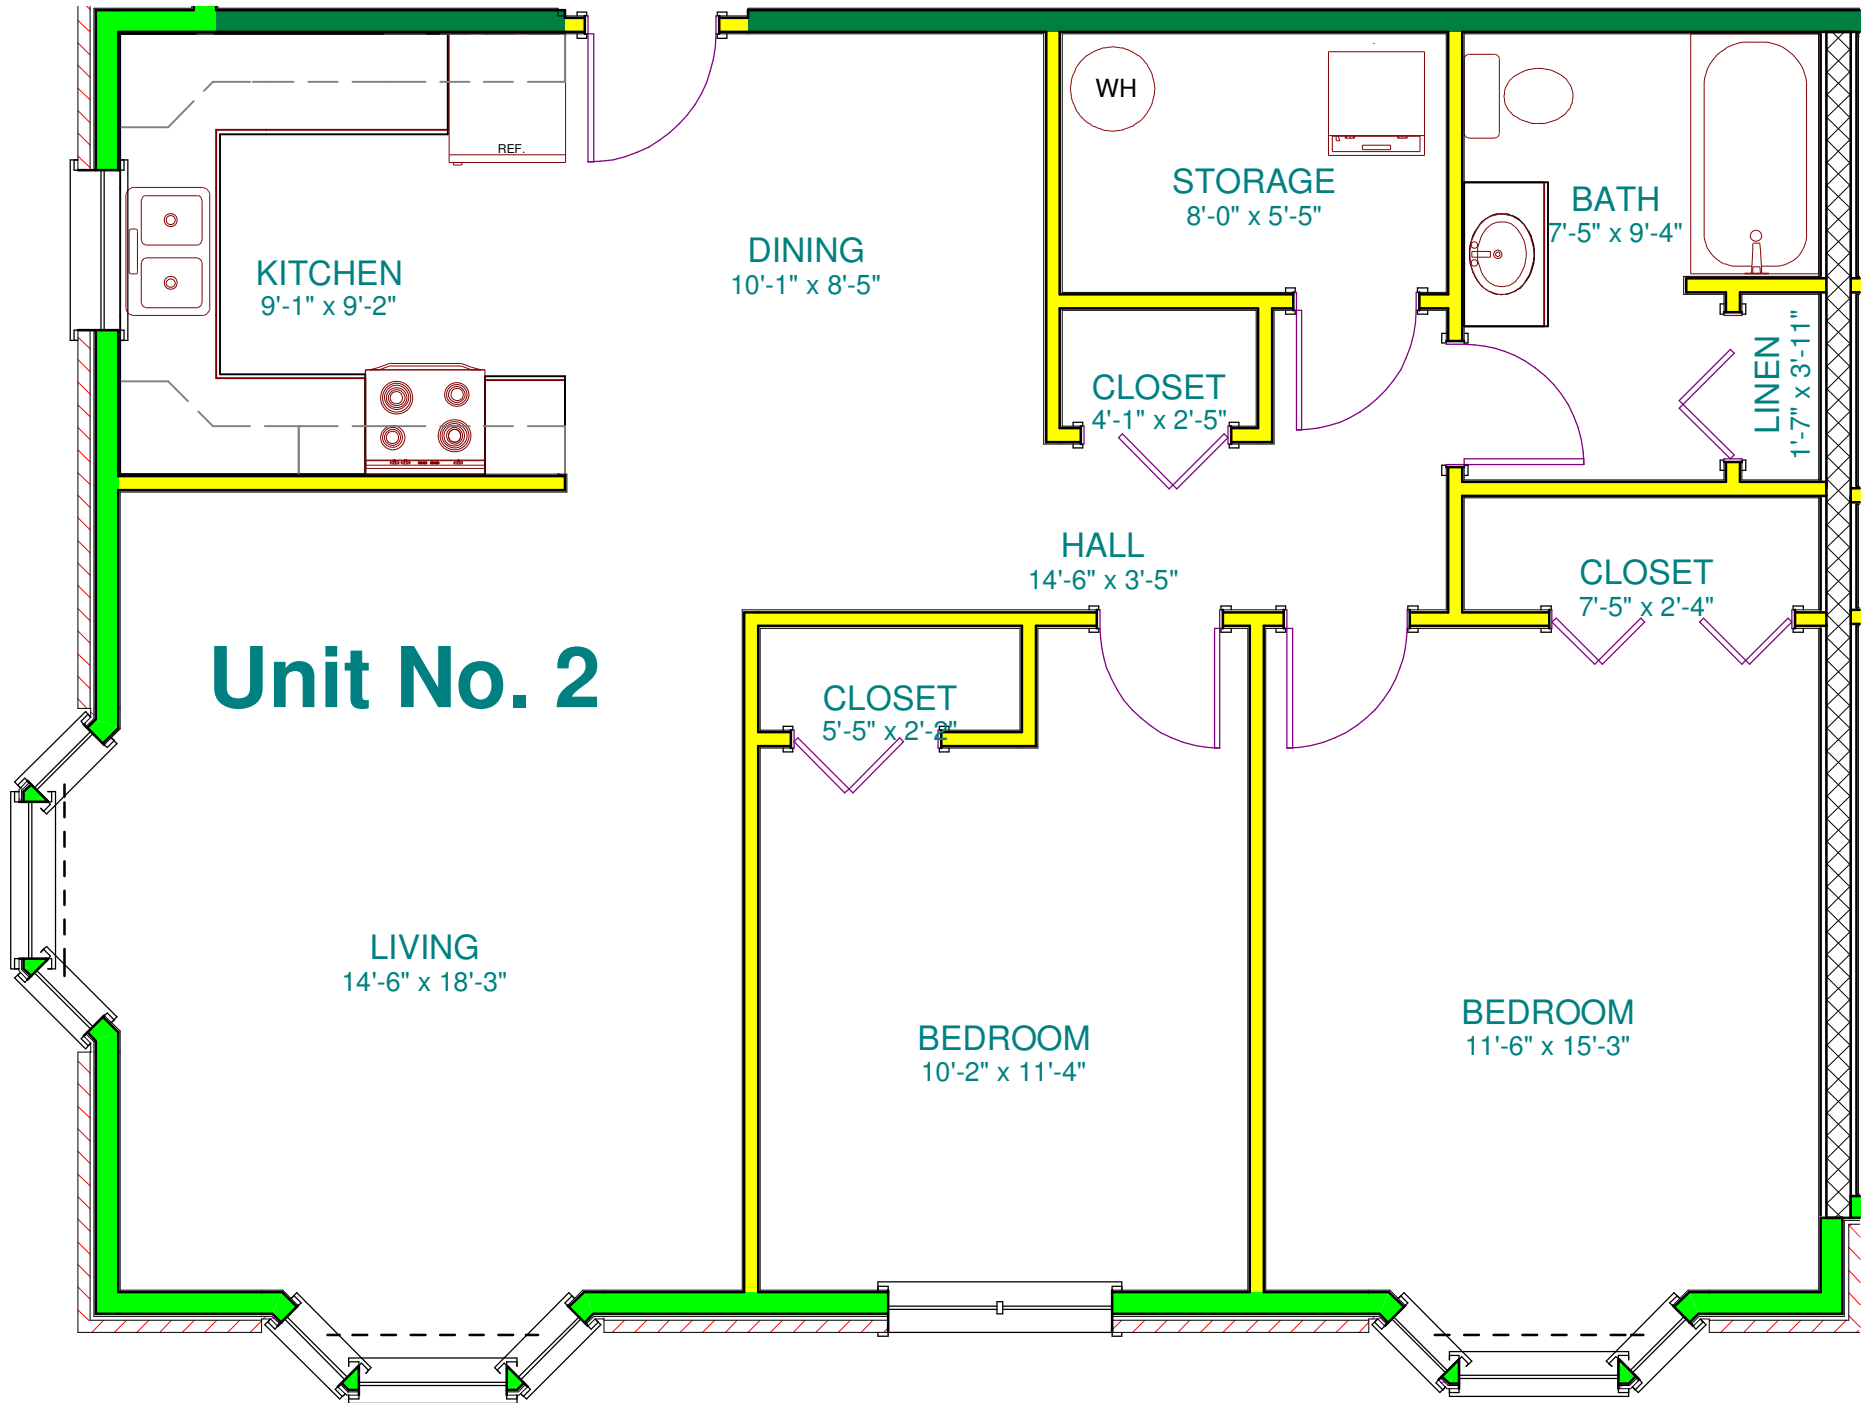

Unit No. 1

LLOYD HOUSE
Scale: 1/4" = 1'-0"

Unit No. 2

LLOYD HOUSE
Scale: 1/4" = 1'-0"

LLOYD HOUSE
Scale: 1/4" = 1'-0"

LLOYD HOUSE
Scale: 3/16" = 1'-0"

Unit No. 5

LLOYD HOUSE
 Scale: 1/4" = 1'-0"

Unit No. 6

LLOYD HOUSE

Scale: 1/4" = 1'-0"

Unit No. 7

LLOYD HOUSE
Scale: 1/4" = 1'-0"

Unit No. 8

LLOYD HOUSE
Scale: 1/4" = 1'-0"