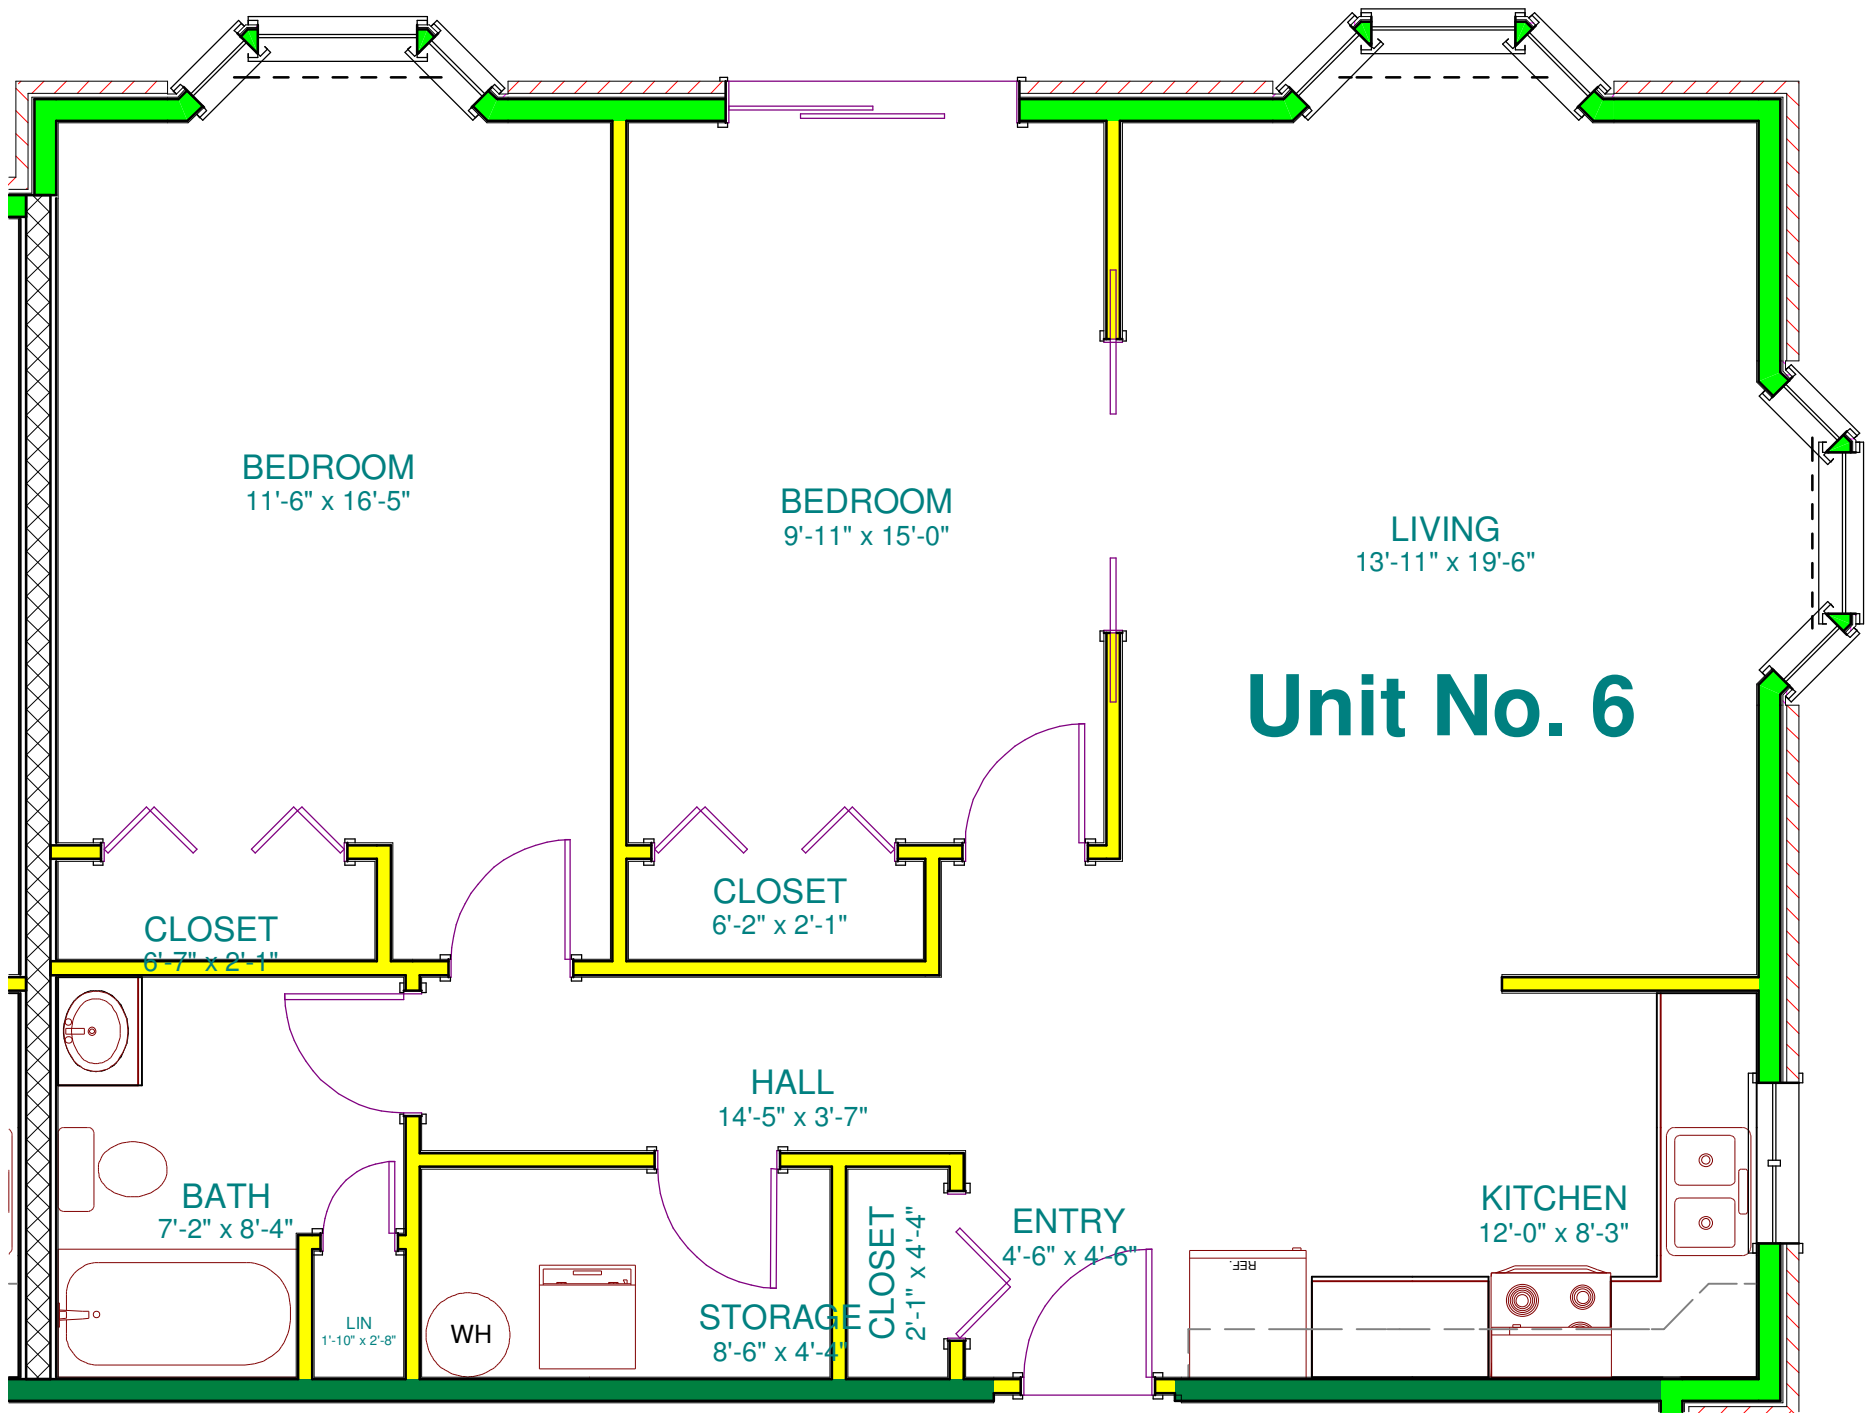

Unit No. 1

LLOYD HOUSE
Scale: 1/4" = 1'-0"

Unit No. 2

LLOYD HOUSE
Scale: 1/4" = 1'-0"

LLOYD HOUSE
Scale: 1/4" = 1'-0"

LLOYD HOUSE
Scale: 3/16" = 1'-0"

Unit No. 5

LLOYD HOUSE
 Scale: 1/4" = 1'-0"

Unit No. 6

LLOYD HOUSE

Scale: 1/4" = 1'-0"

Unit No. 7

LLOYD HOUSE
Scale: 1/4" = 1'-0"

Unit No. 8

LLOYD HOUSE
Scale: 1/4" = 1'-0"