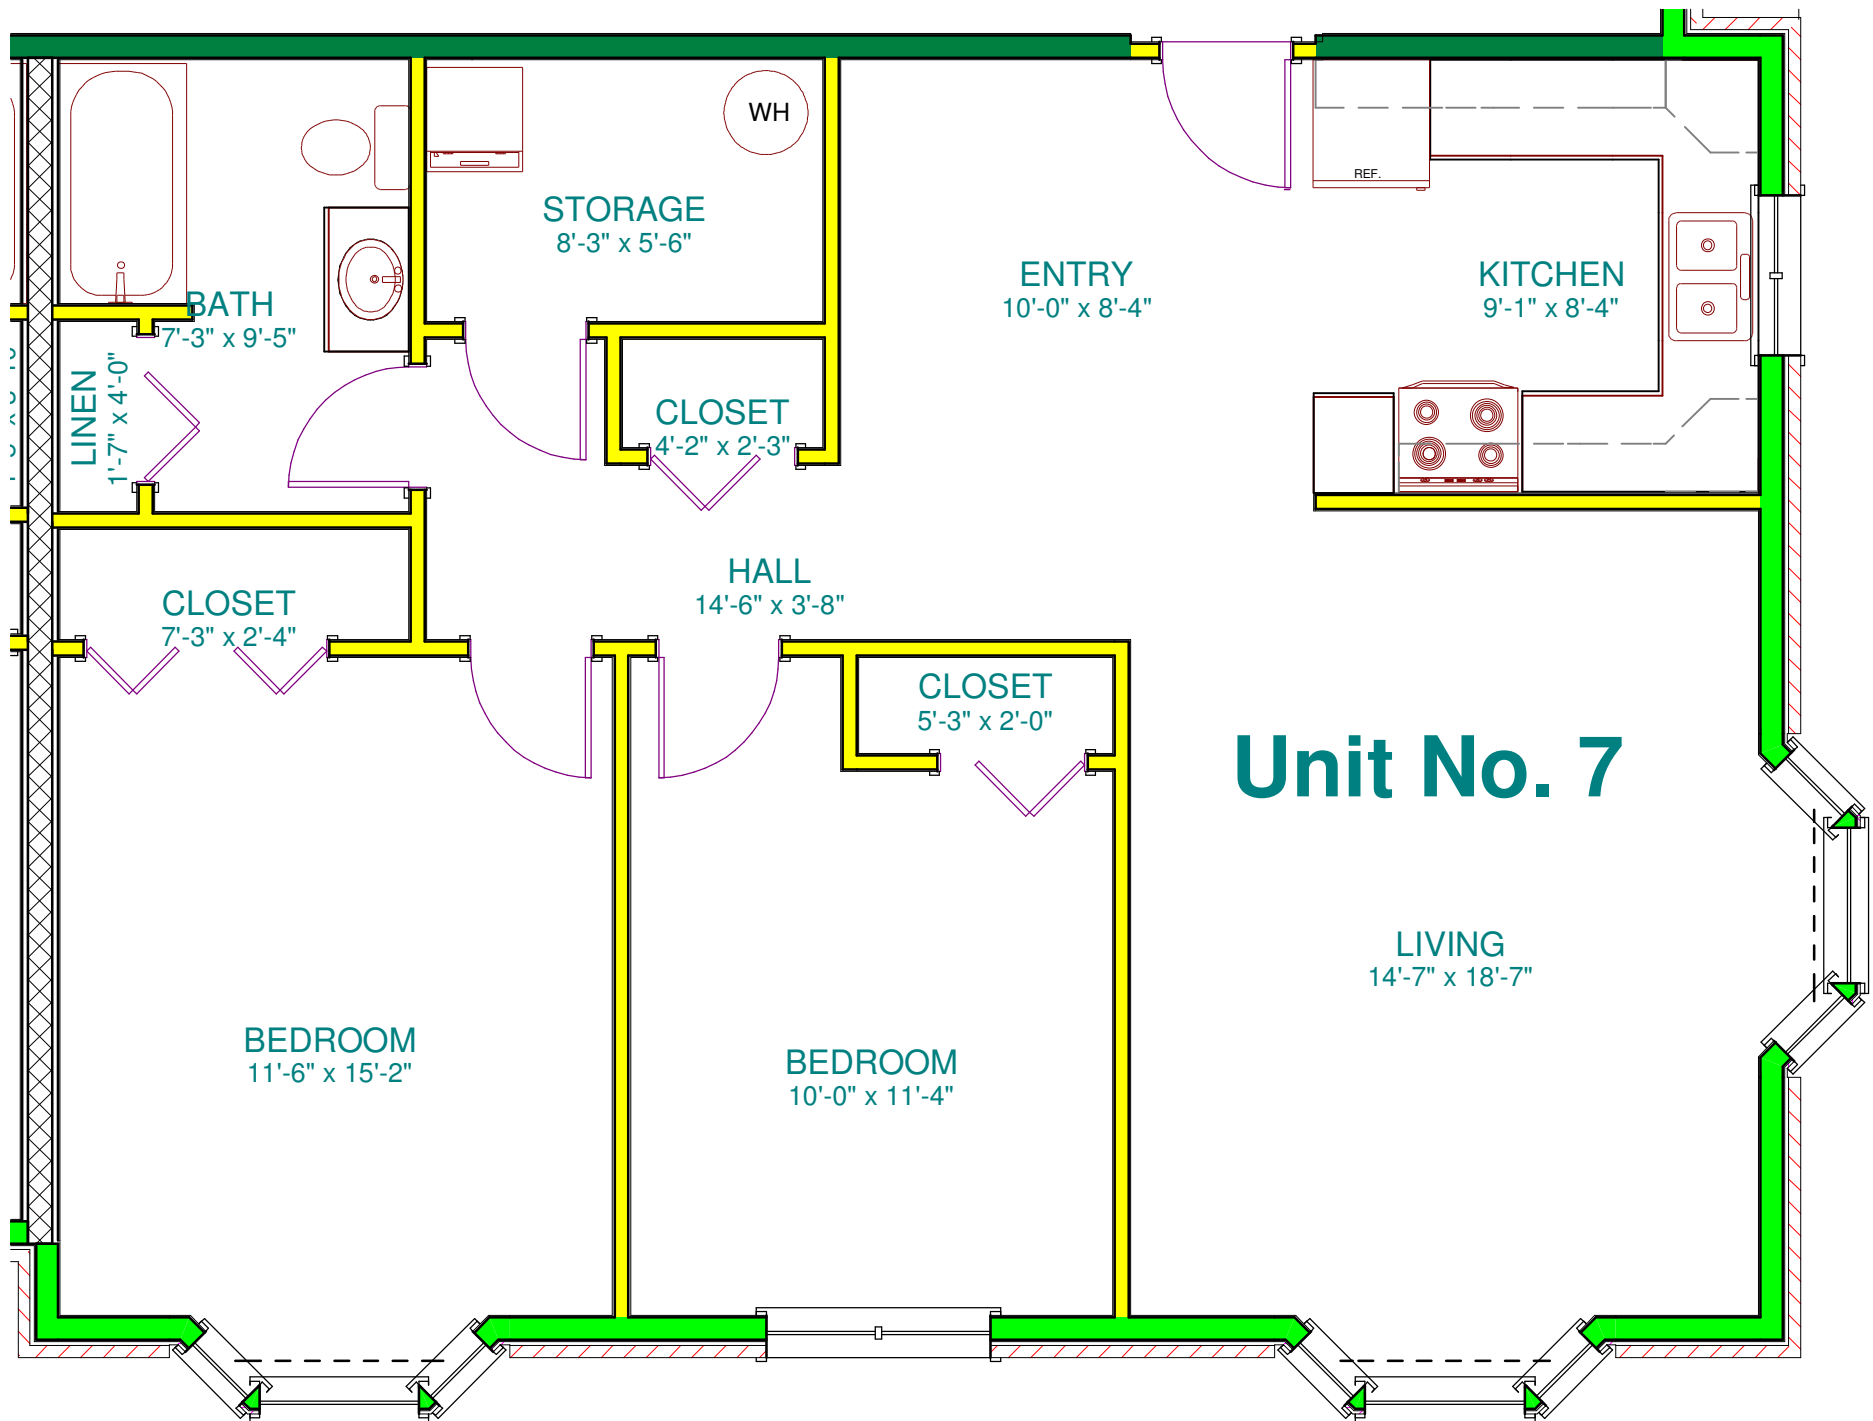

Unit No. 1

LLOYD HOUSE
Scale: 1/4" = 1'-0"

Unit No. 2

LLOYD HOUSE
Scale: 1/4" = 1'-0"

LLOYD HOUSE
Scale: 1/4" = 1'-0"

LLOYD HOUSE
Scale: 3/16" = 1'-0"

Unit No. 5

LLOYD HOUSE
 Scale: 1/4" = 1'-0"

Unit No. 6

LLOYD HOUSE

Scale: 1/4" = 1'-0"

Unit No. 7

LLOYD HOUSE
Scale: 1/4" = 1'-0"

Unit No. 8

LLOYD HOUSE
Scale: 1/4" = 1'-0"