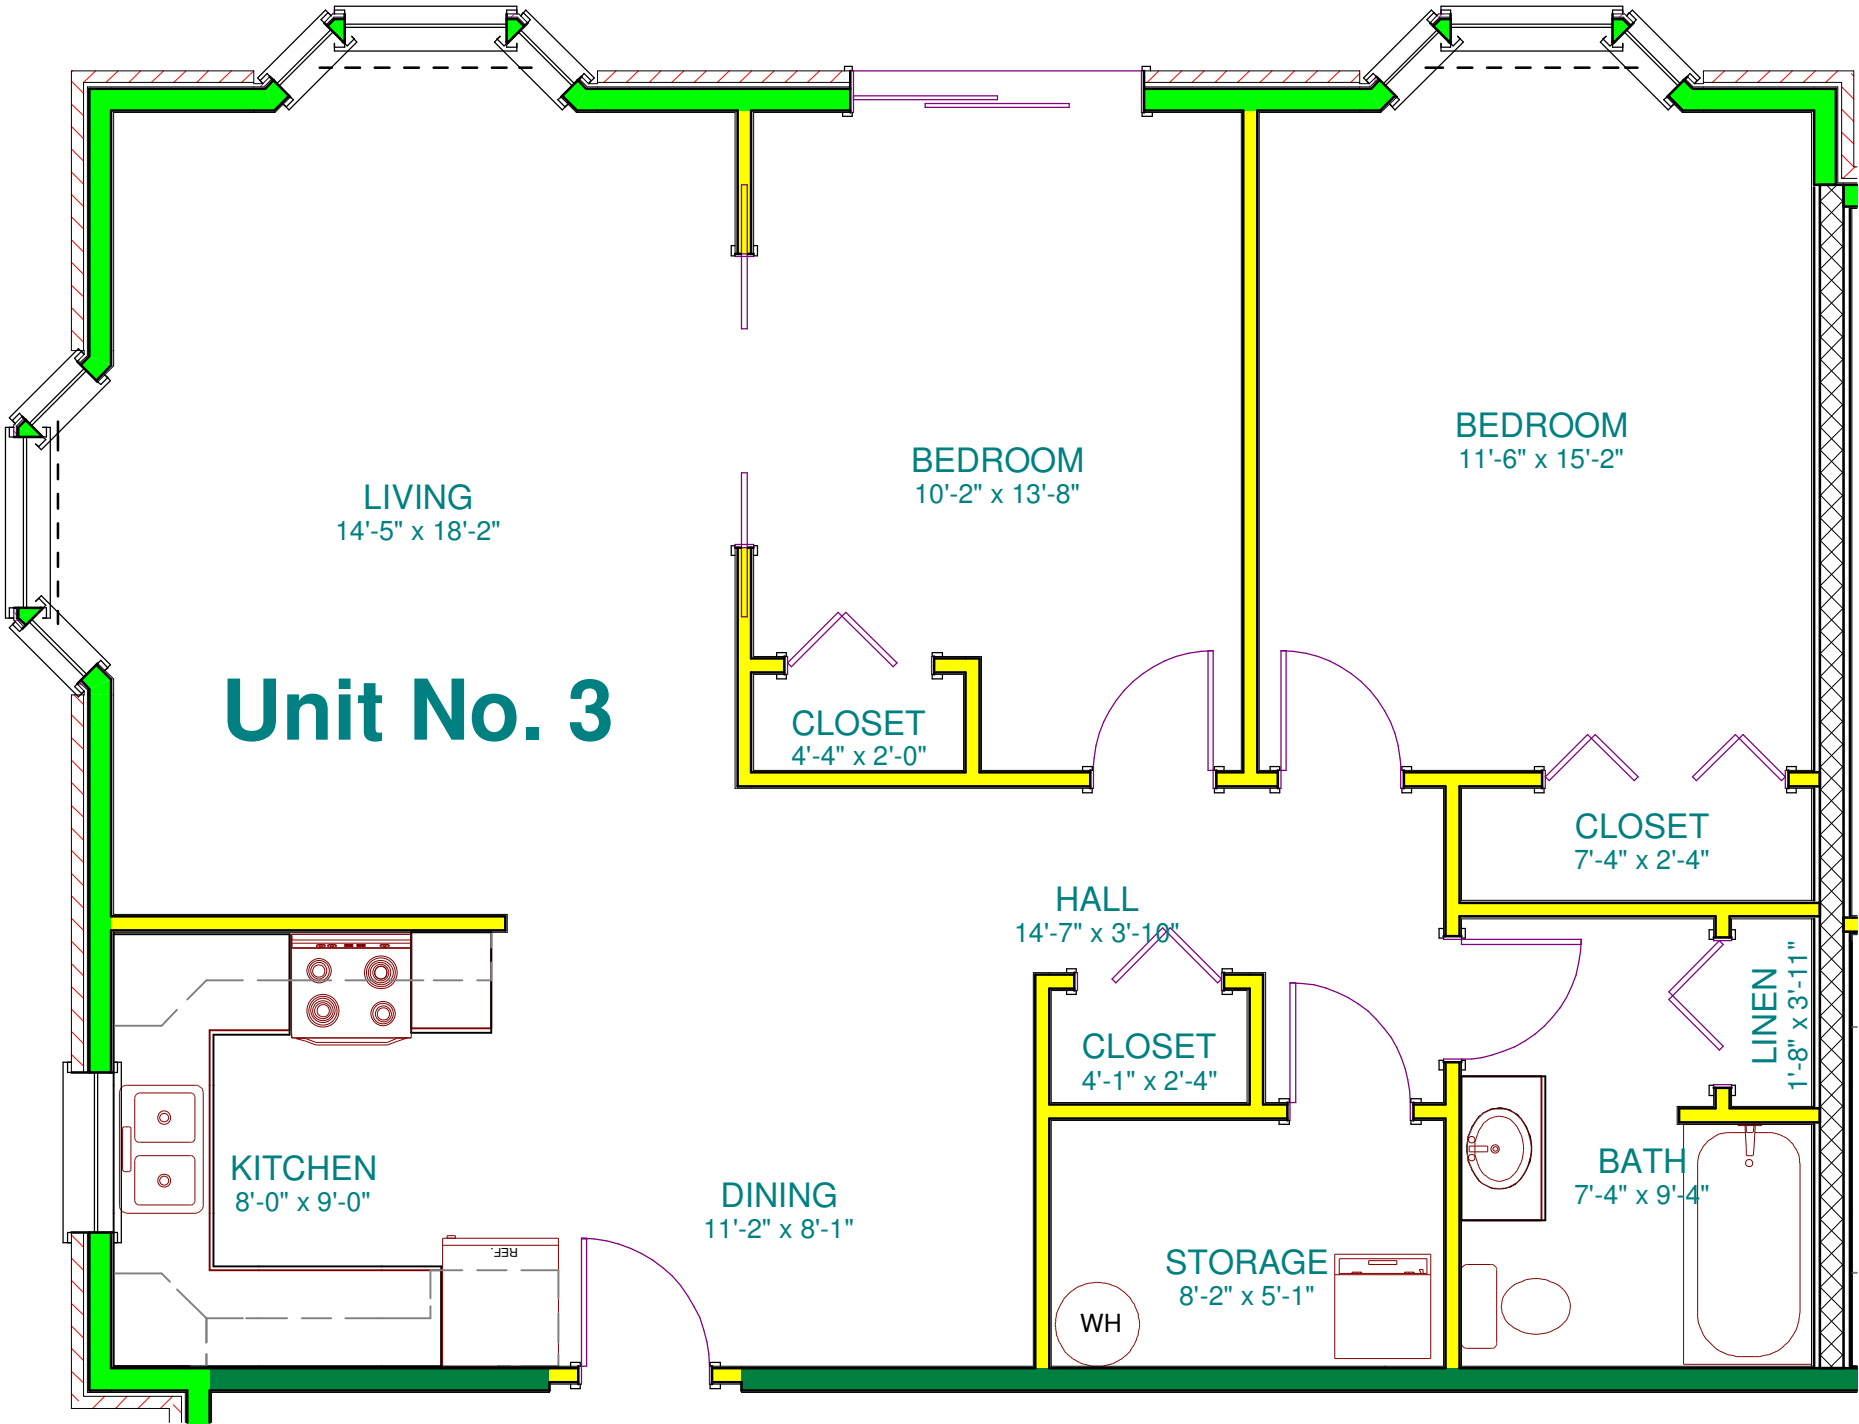

Unit No. 1

LLOYD HOUSE
Scale: 1/4" = 1'-0"

Unit No. 2

LLOYD HOUSE
Scale: 1/4" = 1'-0"

LLOYD HOUSE
Scale: 1/4" = 1'-0"

LLOYD HOUSE
Scale: 3/16" = 1'-0"

Unit No. 5

LLOYD HOUSE
 Scale: 1/4" = 1'-0"

Unit No. 6

LLOYD HOUSE

Scale: 1/4" = 1'-0"

Unit No. 7

LLOYD HOUSE
Scale: 1/4" = 1'-0"

Unit No. 8

LLOYD HOUSE
Scale: 1/4" = 1'-0"