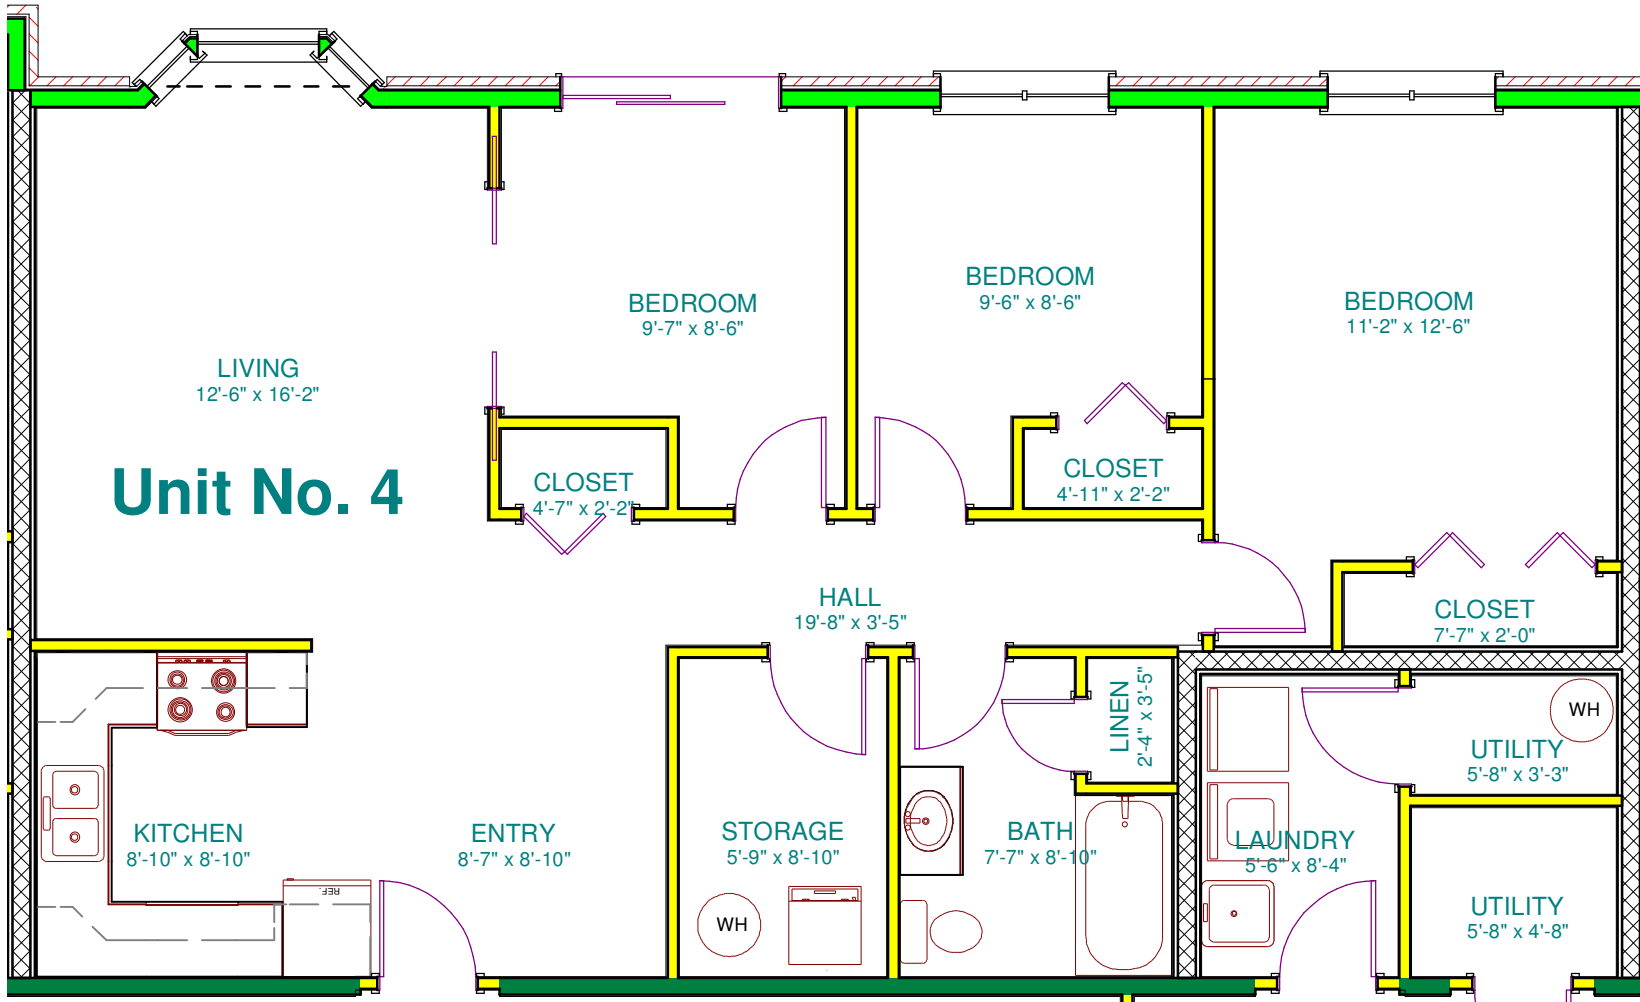

Unit No. 1

LLOYD HOUSE
Scale: 1/4" = 1'-0"

Unit No. 2

LLOYD HOUSE
Scale: 1/4" = 1'-0"

LLOYD HOUSE
Scale: 1/4" = 1'-0"

LLOYD HOUSE
Scale: 3/16" = 1'-0"

Unit No. 5

LLOYD HOUSE
 Scale: 1/4" = 1'-0"

Unit No. 6

LLOYD HOUSE

Scale: 1/4" = 1'-0"

Unit No. 7

LLOYD HOUSE
Scale: 1/4" = 1'-0"

Unit No. 8

LLOYD HOUSE
Scale: 1/4" = 1'-0"