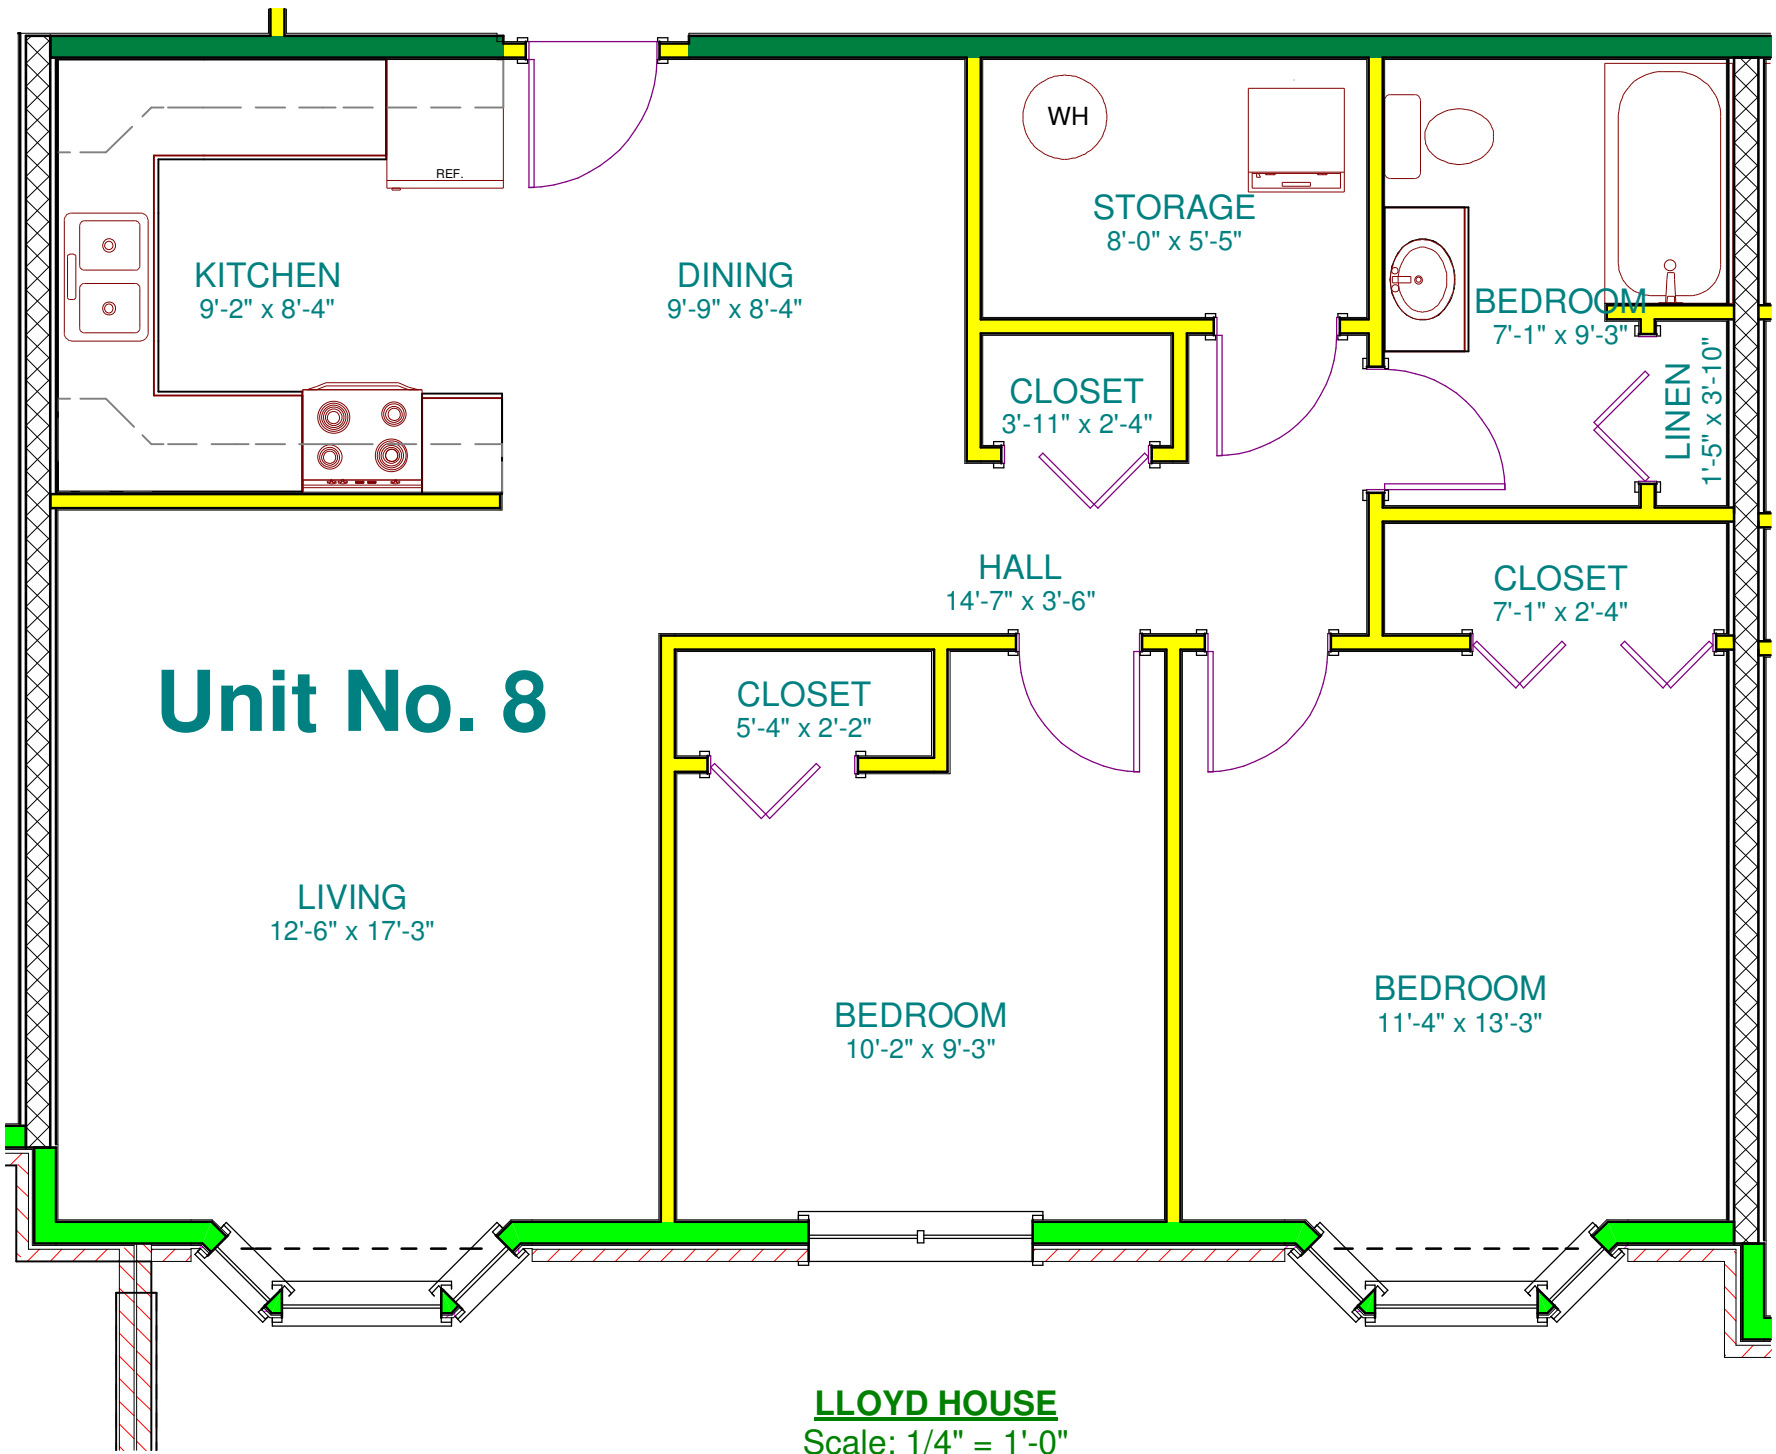

Unit No. 1

LLOYD HOUSE
Scale: 1/4" = 1'-0"

Unit No. 2

LLOYD HOUSE
Scale: 1/4" = 1'-0"

LLOYD HOUSE
Scale: 1/4" = 1'-0"

LLOYD HOUSE
Scale: 3/16" = 1'-0"

Unit No. 5

LLOYD HOUSE
 Scale: 1/4" = 1'-0"

Unit No. 6

LLOYD HOUSE

Scale: 1/4" = 1'-0"

Unit No. 7

LLOYD HOUSE
Scale: 1/4" = 1'-0"

Unit No. 8

LLOYD HOUSE
Scale: 1/4" = 1'-0"