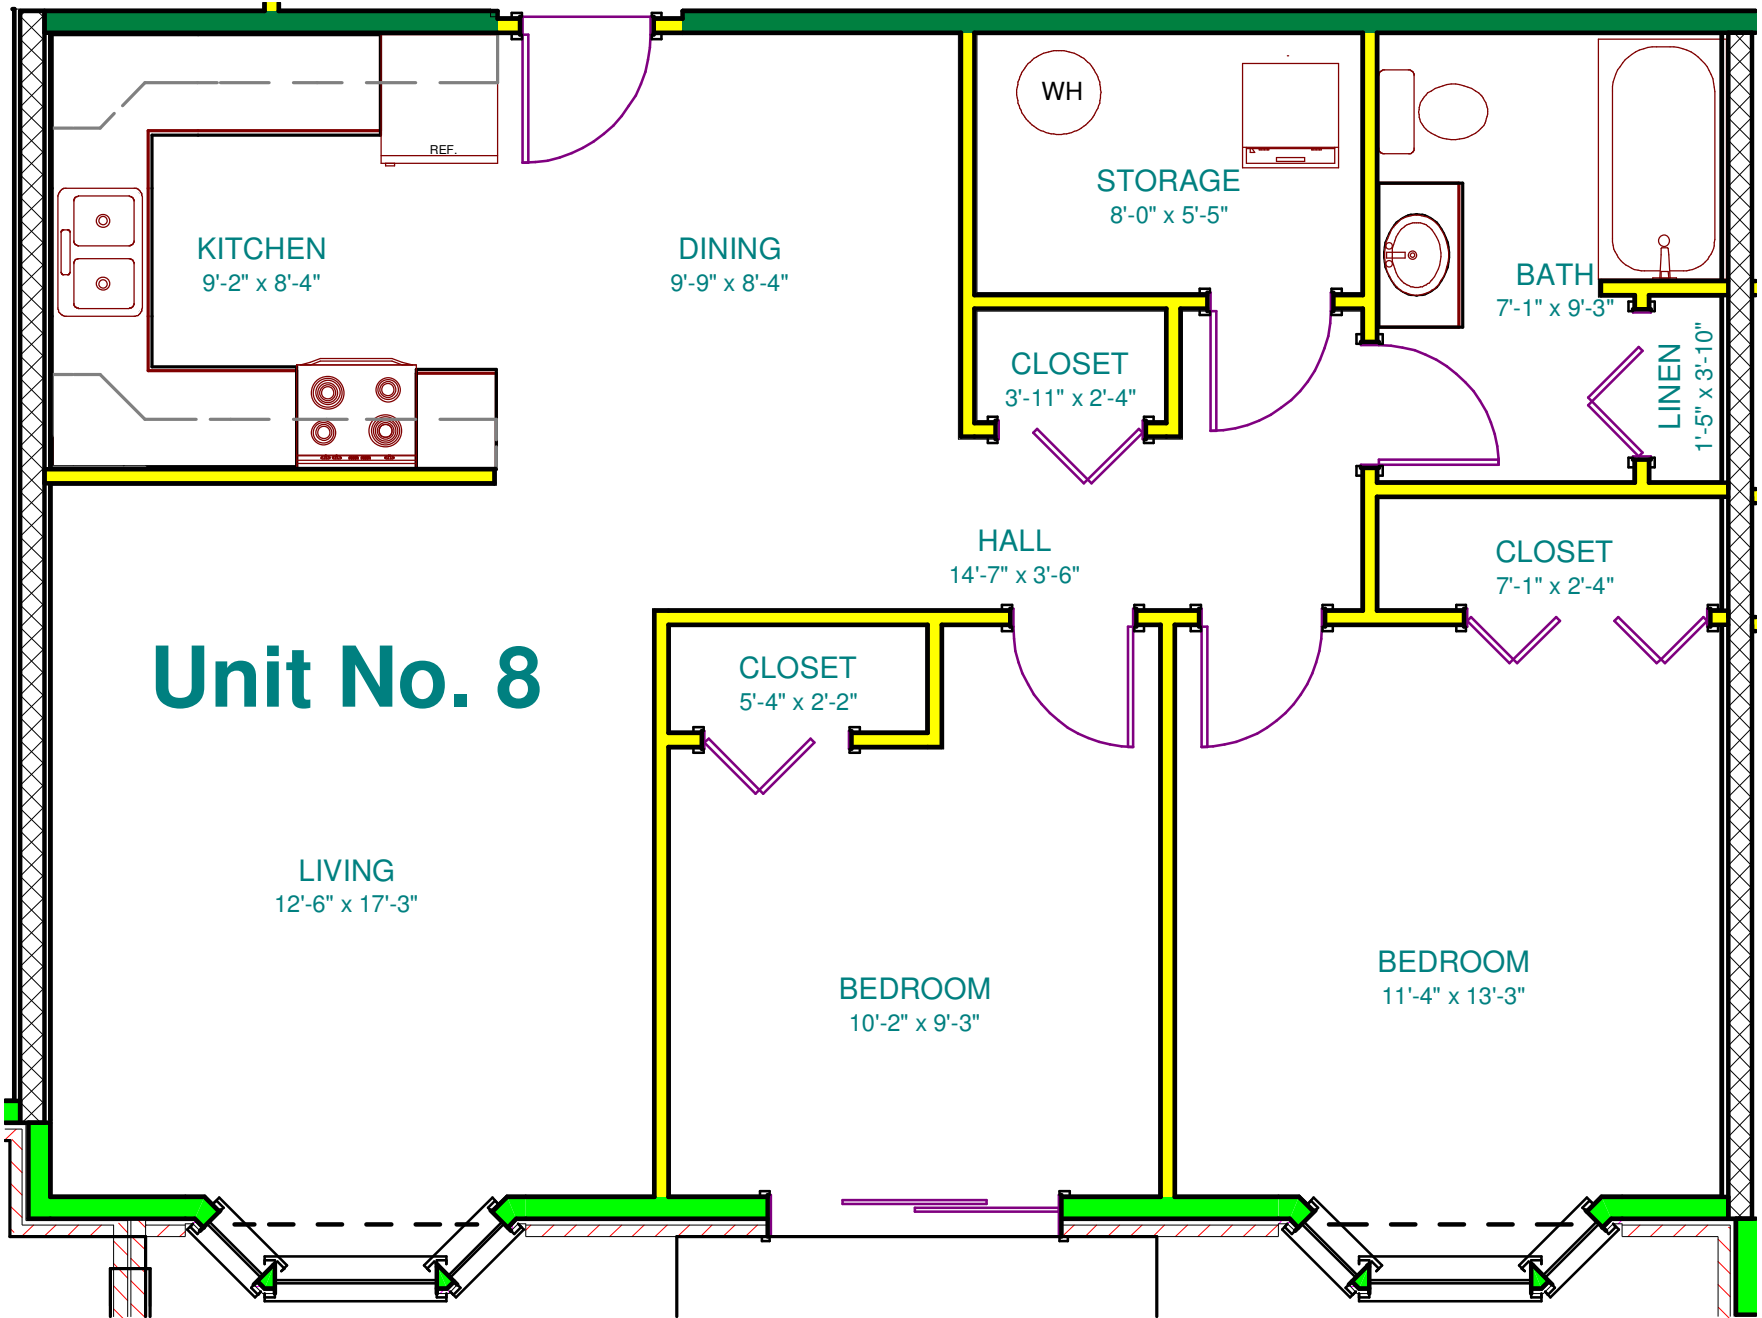

Unit No. 1

McGILL HOUSE

SCALE: 1/4" = 1'-0"

Unit No. 2

McGILL HOUSE

SCALE: 1/4" = 1'-0"

McGILL HOUSE

SCALE: 1/4" = 1'-0"

McGILL HOUSE

SCALE: 3/16" = 1'-0"

McGILL HOUSE

SCALE: 1/4" = 1'-0"

Unit No. 6

McGILL HOUSE
SCALE: 1/4" = 1'-0"

Unit No. 7

McGILL HOUSE
SCALE: 1/4" = 1'-0"

Unit No. 8

McGILL HOUSE

SCALE: 1/4" = 1'-0"