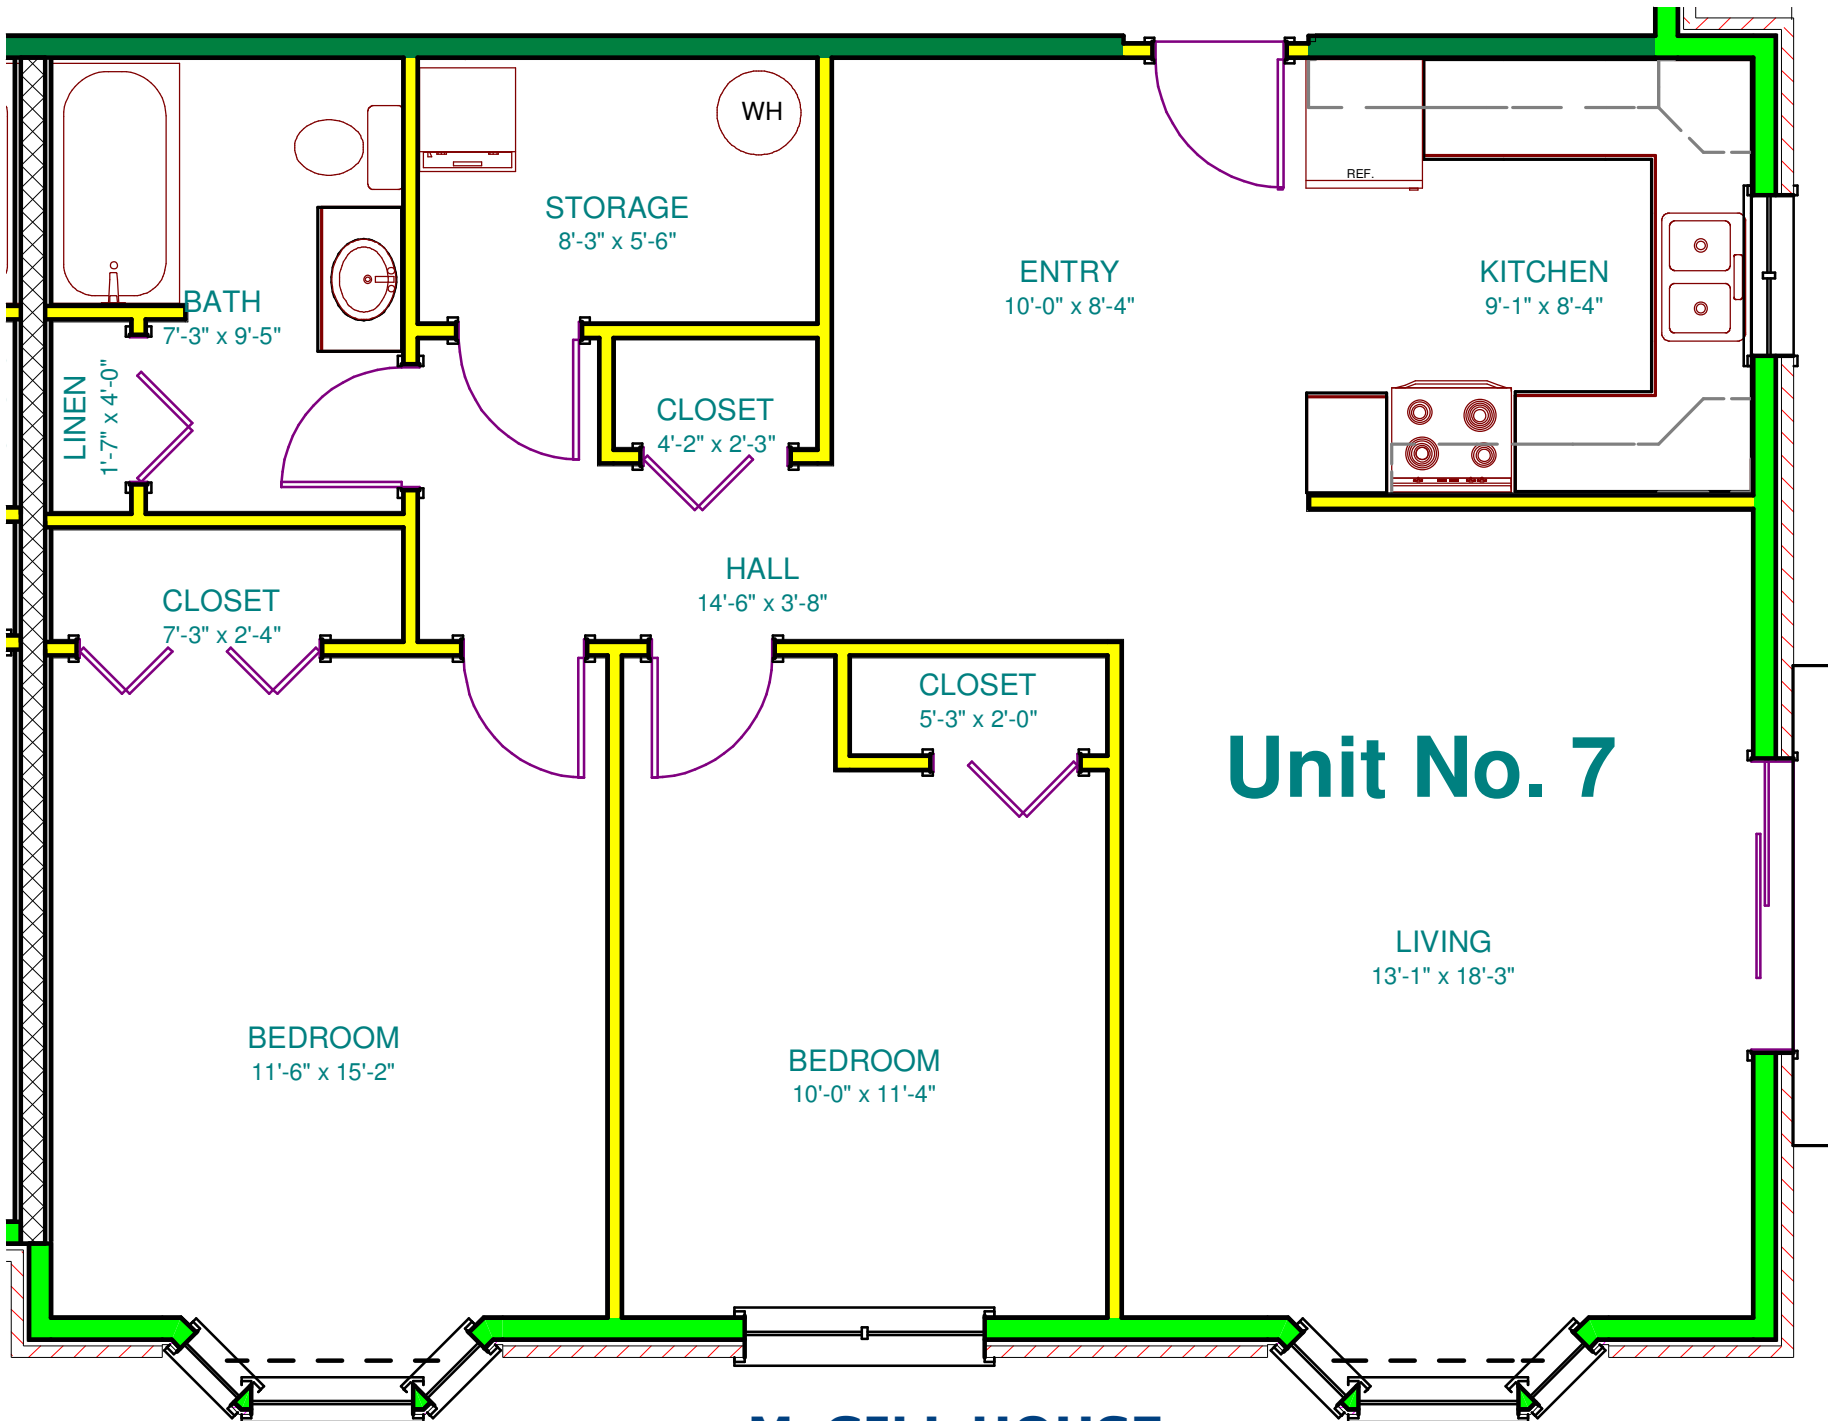

Unit No. 1

McGILL HOUSE

SCALE: 1/4" = 1'-0"

Unit No. 2

McGILL HOUSE

SCALE: 1/4" = 1'-0"

McGILL HOUSE

SCALE: 1/4" = 1'-0"

McGILL HOUSE

SCALE: 3/16" = 1'-0"

McGILL HOUSE

SCALE: 1/4" = 1'-0"

Unit No. 6

McGILL HOUSE
SCALE: 1/4" = 1'-0"

Unit No. 7

McGILL HOUSE
SCALE: 1/4" = 1'-0"

Unit No. 8

McGILL HOUSE

SCALE: 1/4" = 1'-0"