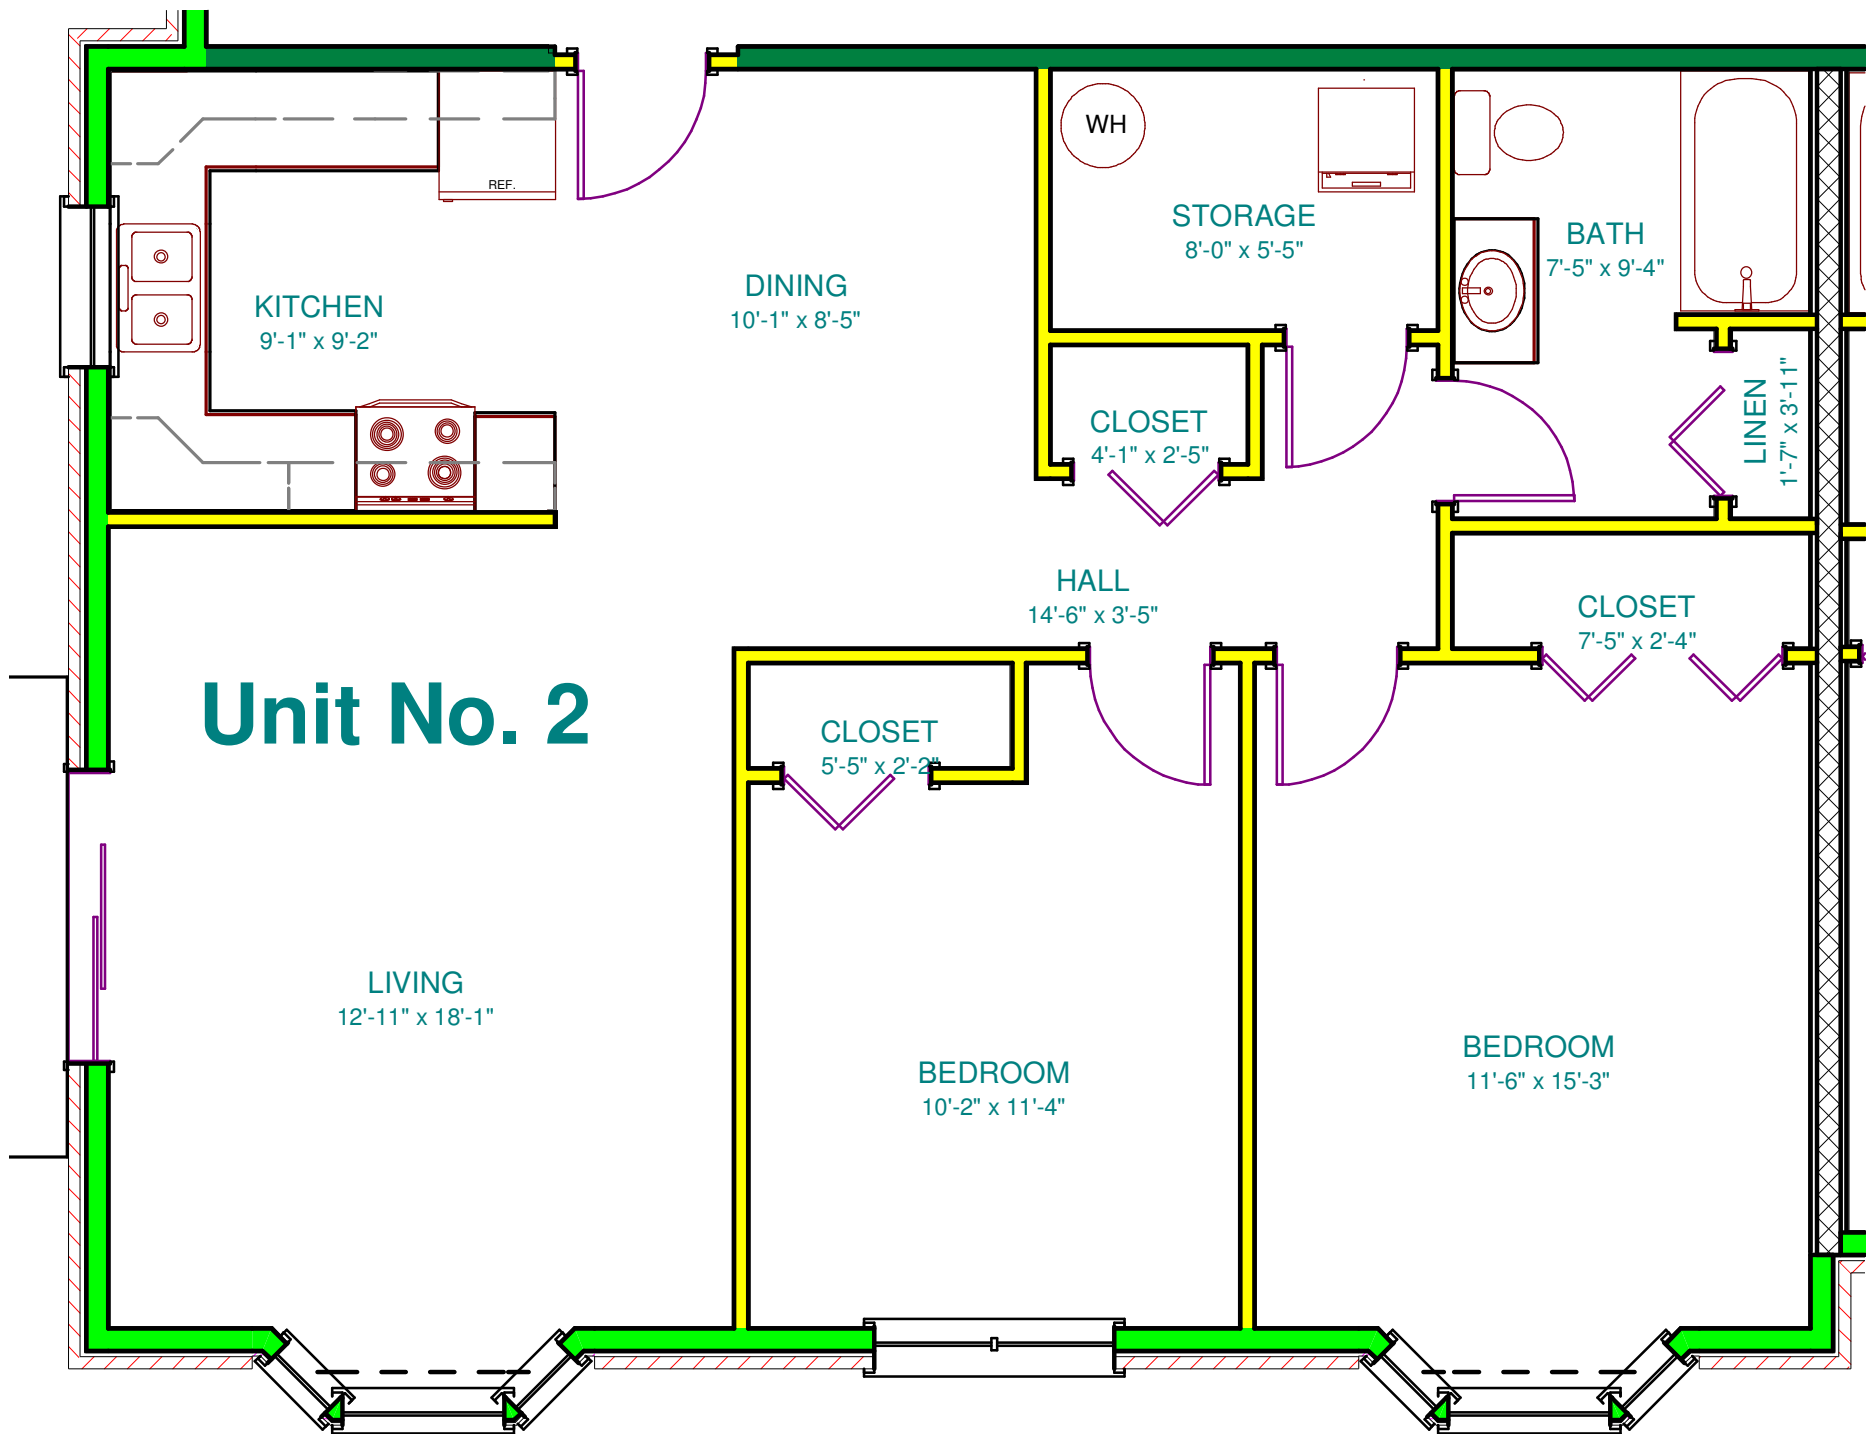

Unit No. 1

McGILL HOUSE

SCALE: 1/4" = 1'-0"

Unit No. 2

McGILL HOUSE

SCALE: 1/4" = 1'-0"

McGILL HOUSE

SCALE: 1/4" = 1'-0"

McGILL HOUSE

SCALE: 3/16" = 1'-0"

McGILL HOUSE

SCALE: 1/4" = 1'-0"

Unit No. 6

McGILL HOUSE
SCALE: 1/4" = 1'-0"

Unit No. 7

McGILL HOUSE
SCALE: 1/4" = 1'-0"

Unit No. 8

McGILL HOUSE

SCALE: 1/4" = 1'-0"