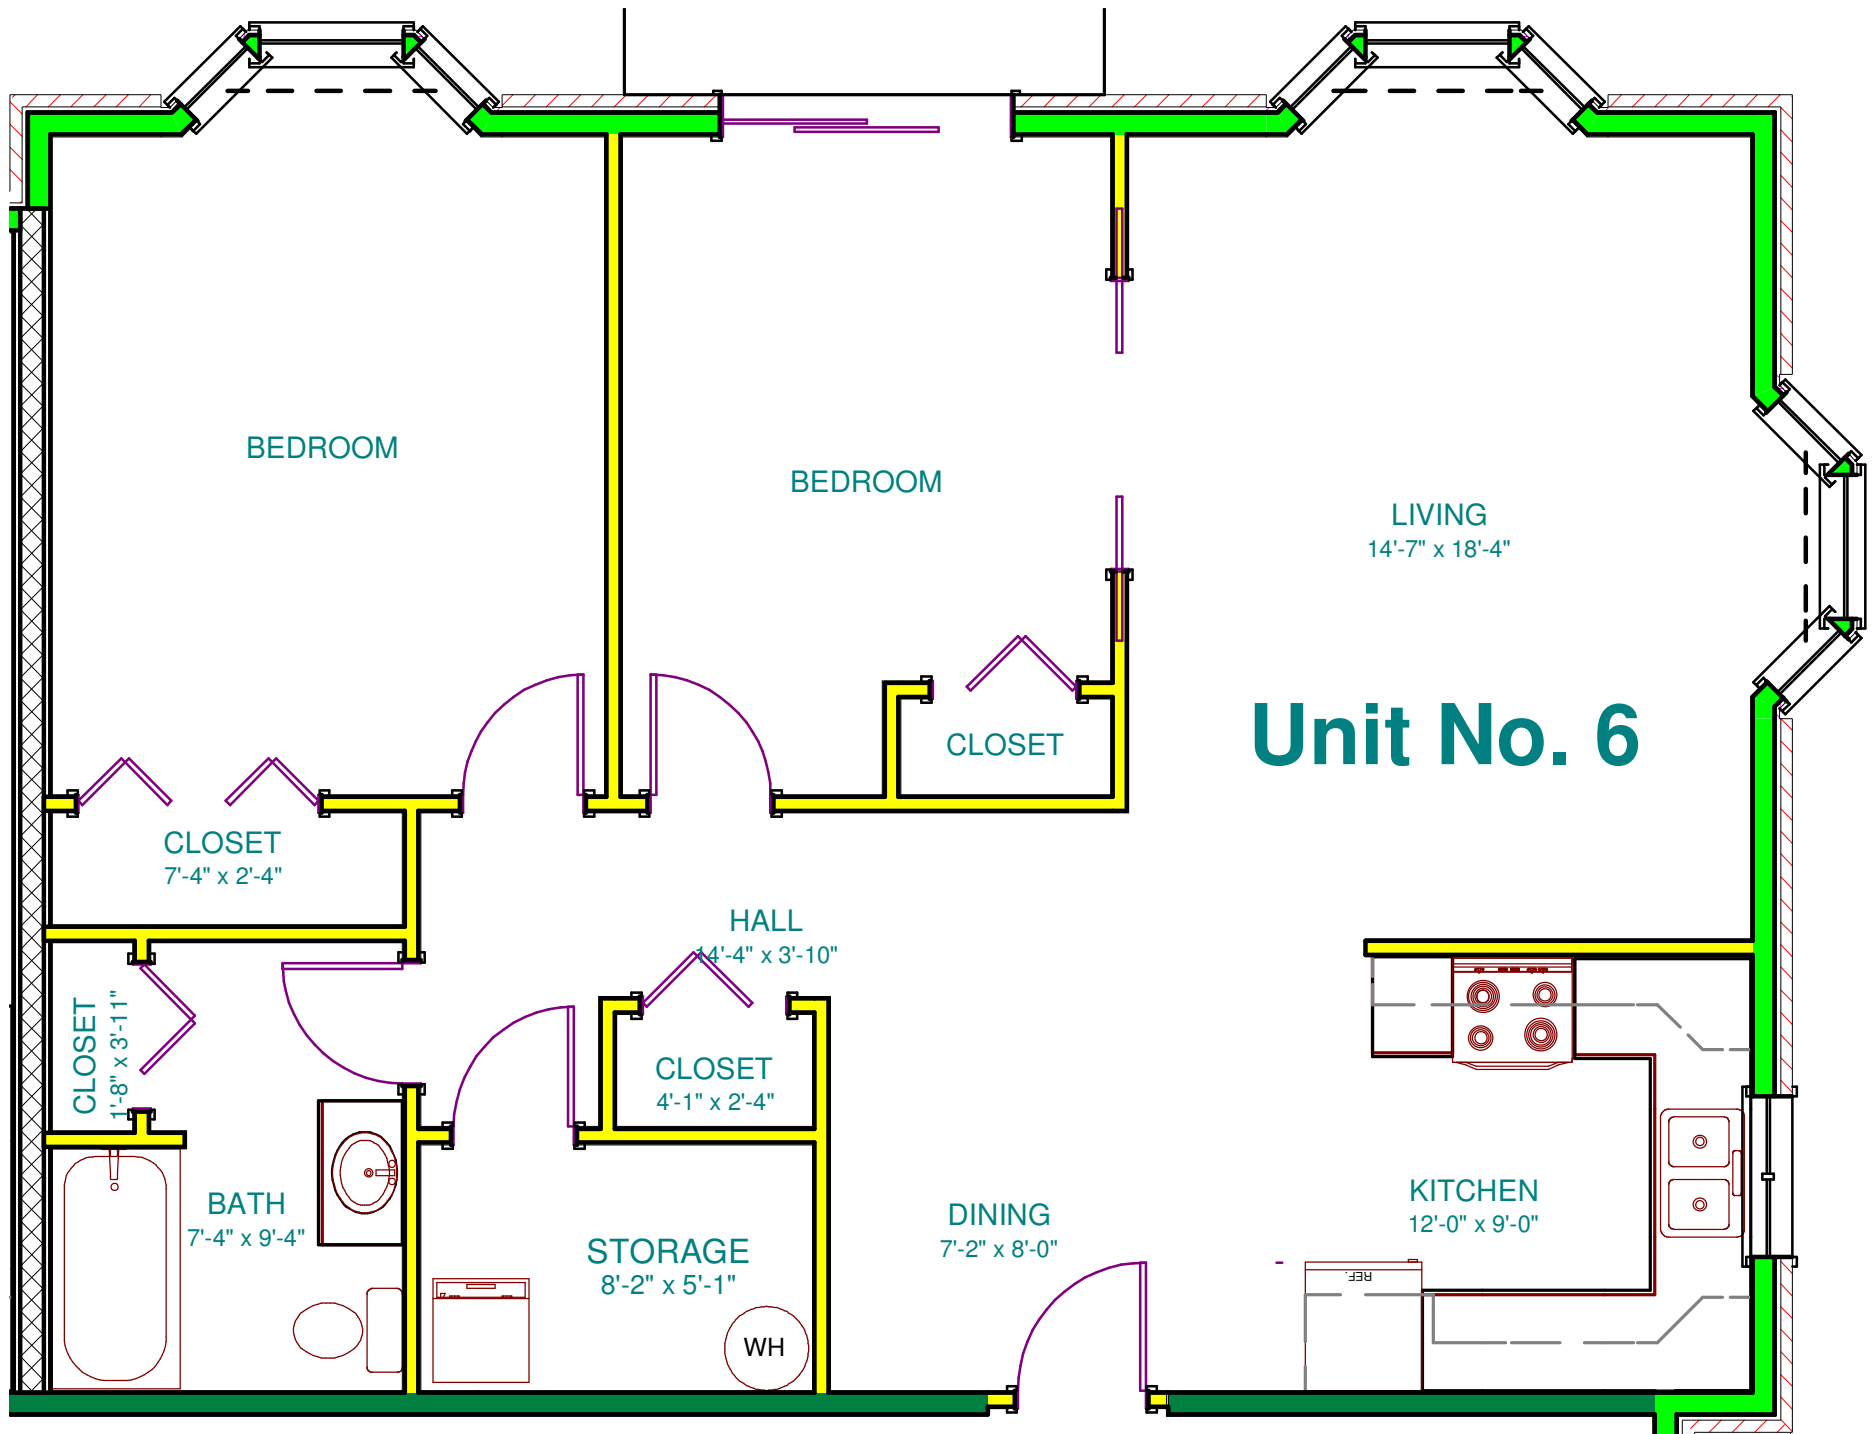

Unit No. 1

McGILL HOUSE

SCALE: 1/4" = 1'-0"

Unit No. 2

McGILL HOUSE

SCALE: 1/4" = 1'-0"

McGILL HOUSE

SCALE: 1/4" = 1'-0"

McGILL HOUSE

SCALE: 3/16" = 1'-0"

McGILL HOUSE

SCALE: 1/4" = 1'-0"

Unit No. 6

McGILL HOUSE
SCALE: 1/4" = 1'-0"

Unit No. 7

McGILL HOUSE
SCALE: 1/4" = 1'-0"

Unit No. 8

McGILL HOUSE

SCALE: 1/4" = 1'-0"