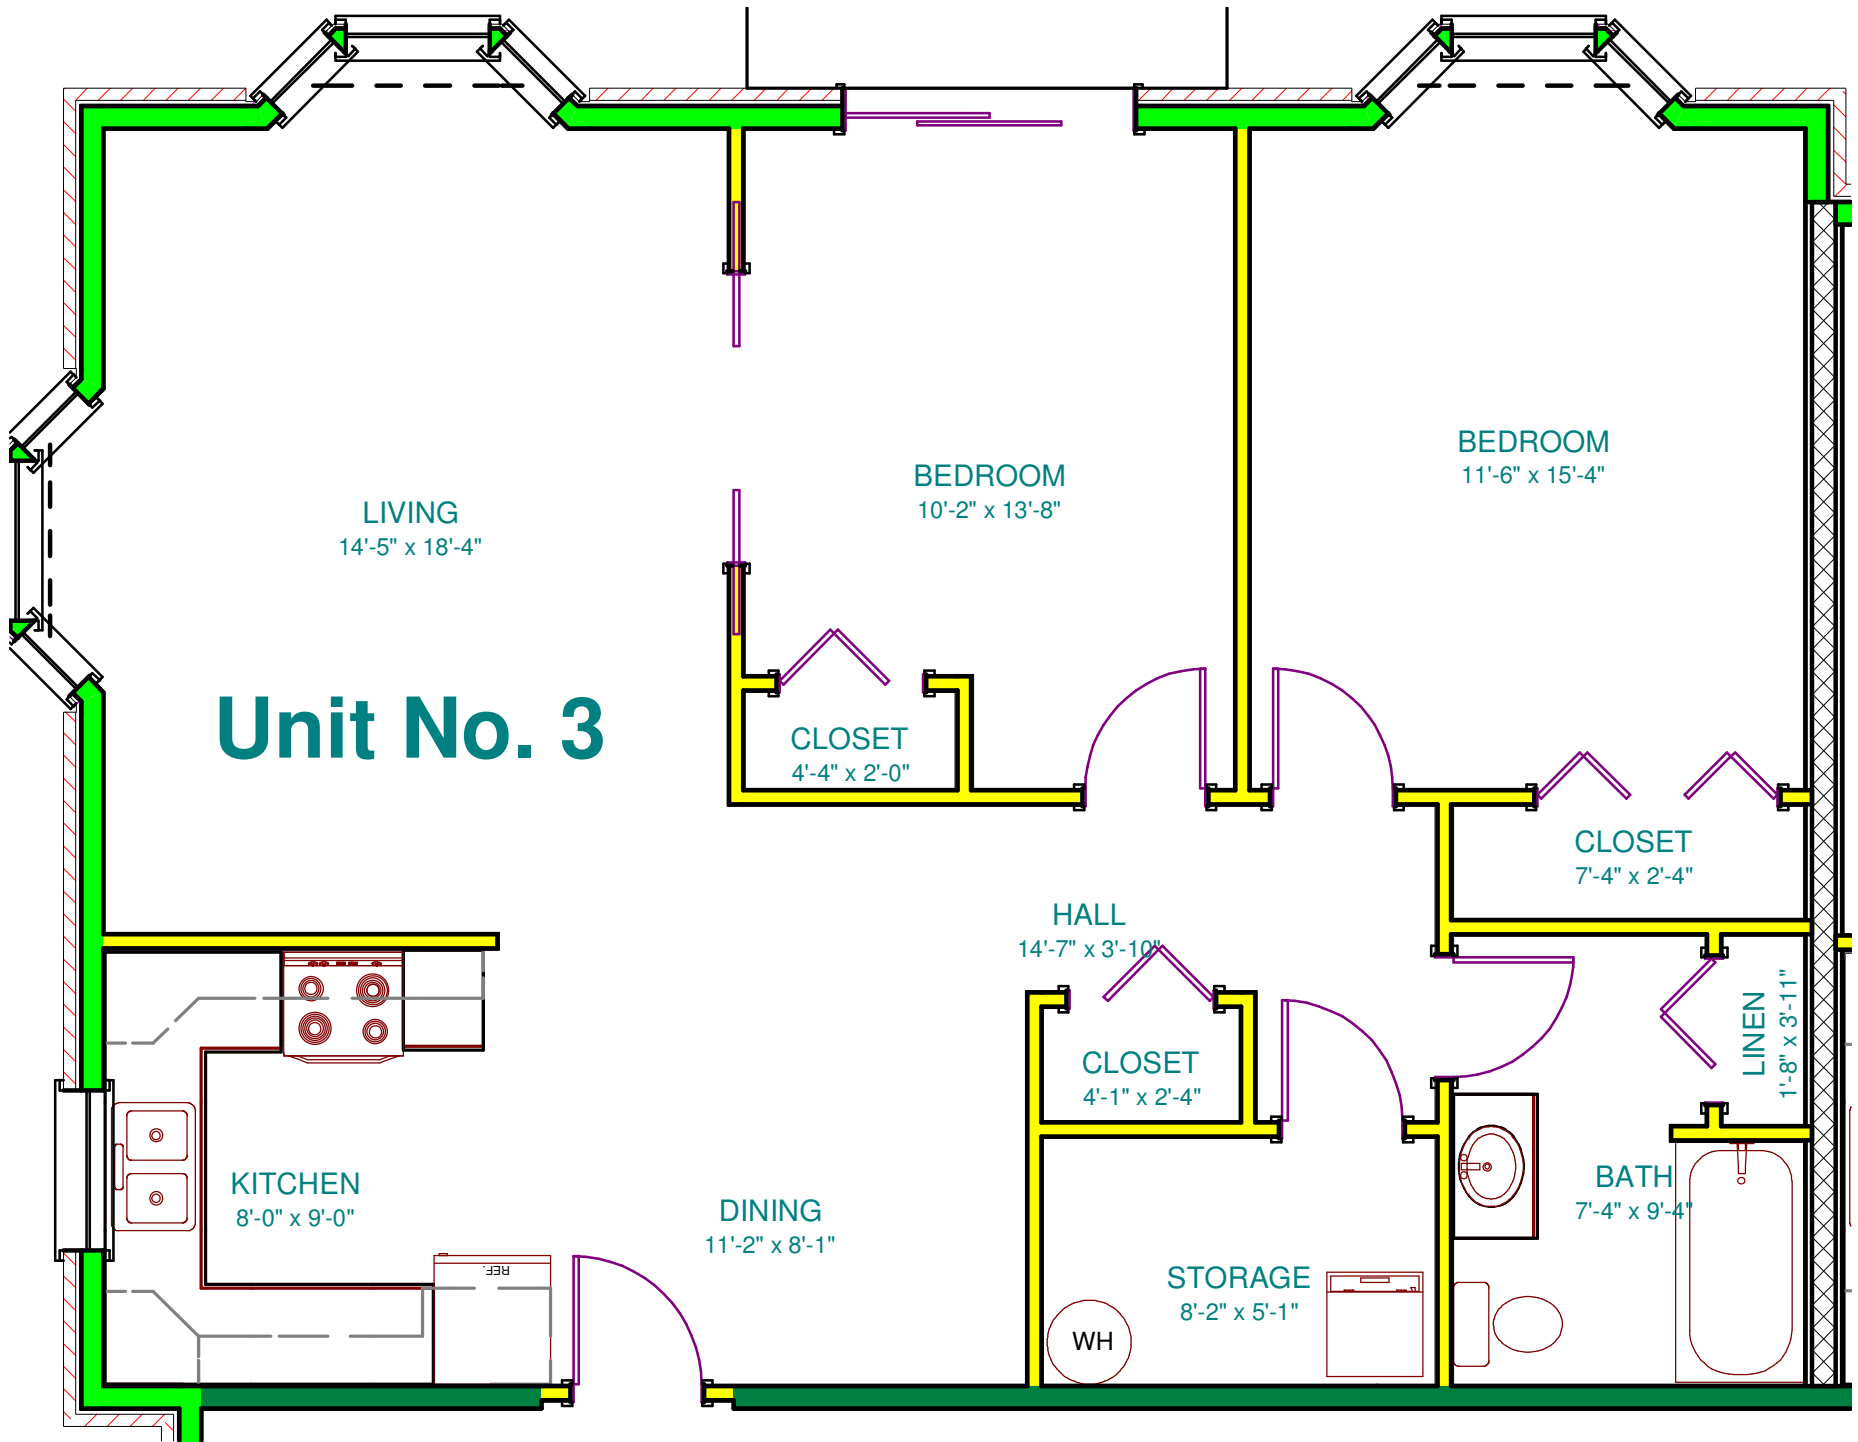

Unit No. 1

McGILL HOUSE

SCALE: 1/4" = 1'-0"

Unit No. 2

McGILL HOUSE

SCALE: 1/4" = 1'-0"

McGILL HOUSE

SCALE: 1/4" = 1'-0"

McGILL HOUSE

SCALE: 3/16" = 1'-0"

McGILL HOUSE

SCALE: 1/4" = 1'-0"

Unit No. 6

McGILL HOUSE
SCALE: 1/4" = 1'-0"

Unit No. 7

McGILL HOUSE
SCALE: 1/4" = 1'-0"

Unit No. 8

McGILL HOUSE

SCALE: 1/4" = 1'-0"