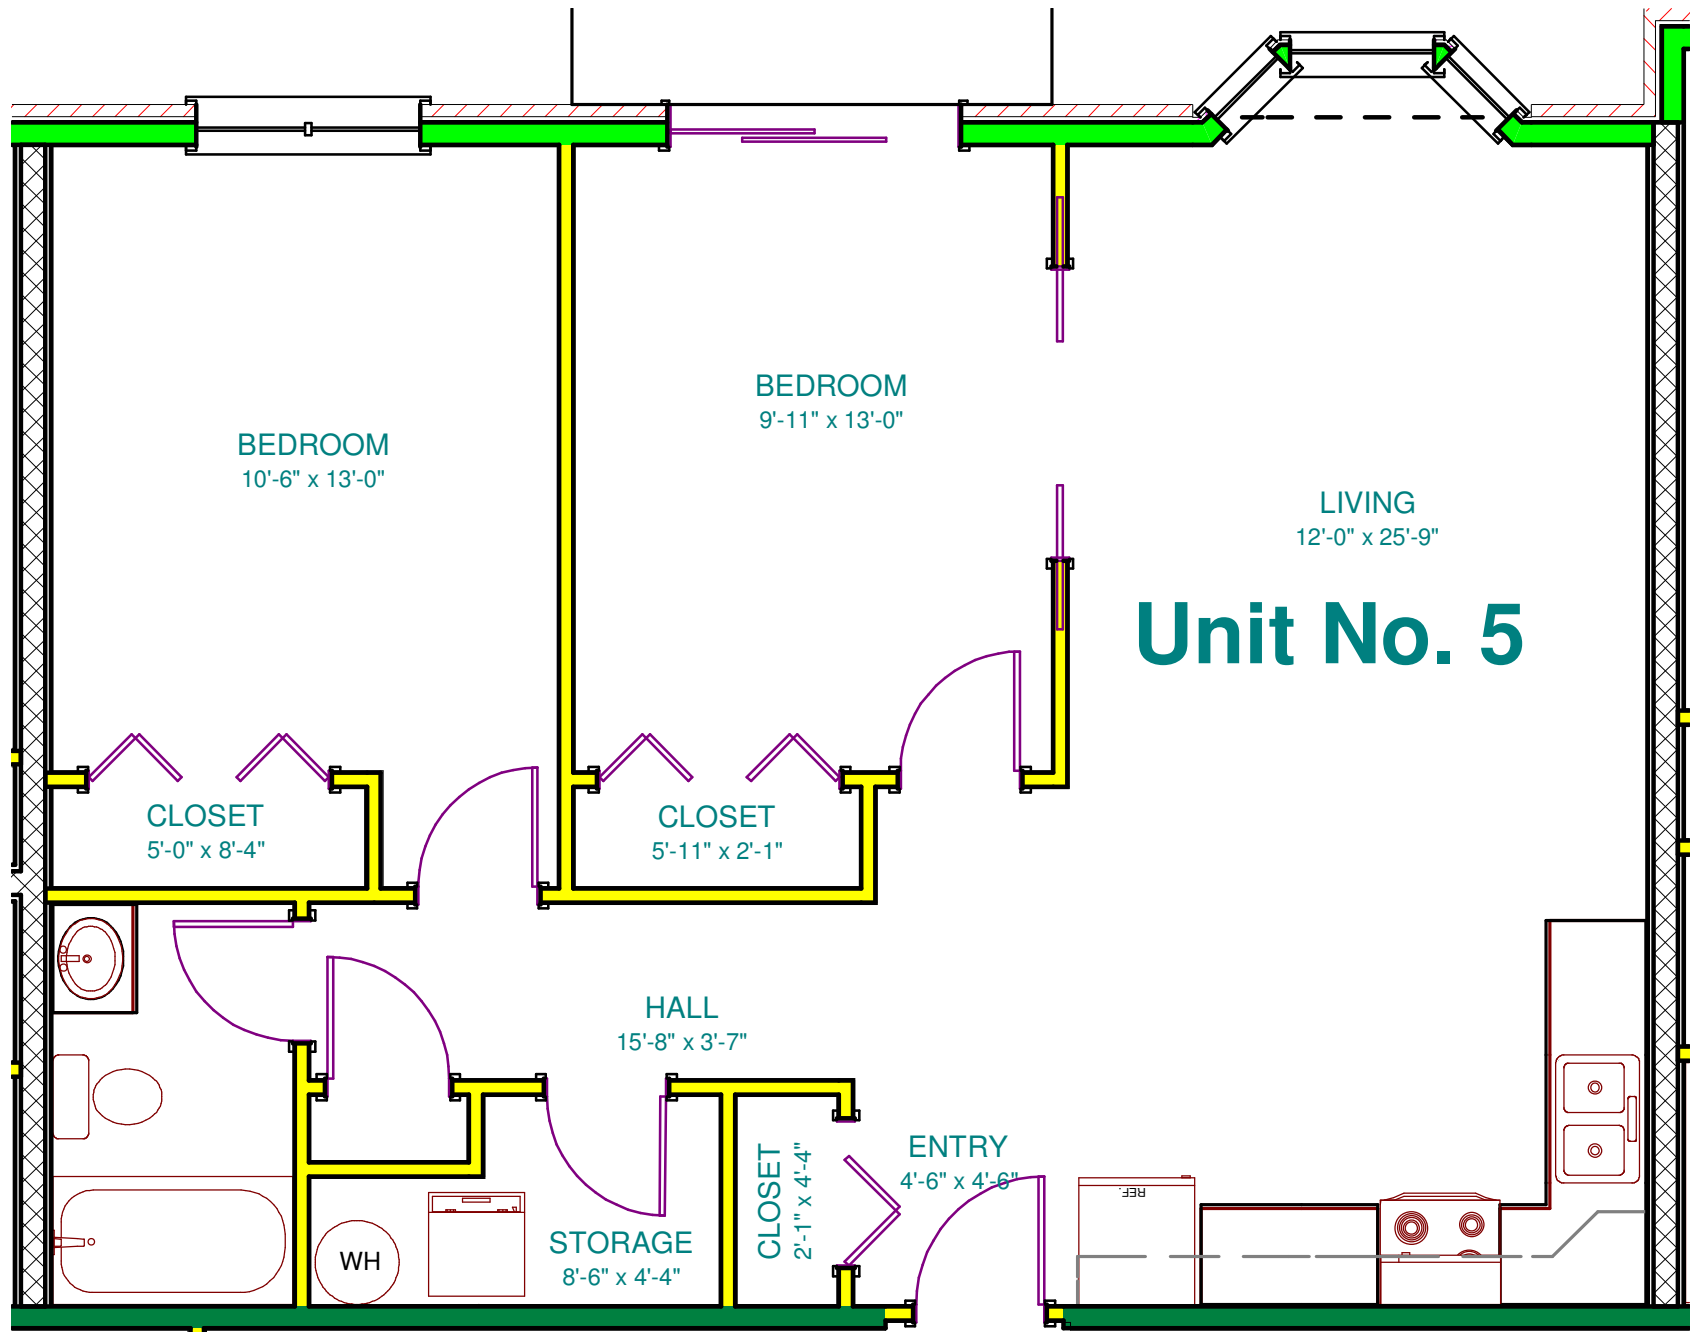

Unit No. 1

McGILL HOUSE

SCALE: 1/4" = 1'-0"

Unit No. 2

McGILL HOUSE

SCALE: 1/4" = 1'-0"

McGILL HOUSE

SCALE: 1/4" = 1'-0"

McGILL HOUSE

SCALE: 3/16" = 1'-0"

McGILL HOUSE

SCALE: 1/4" = 1'-0"

Unit No. 6

McGILL HOUSE
SCALE: 1/4" = 1'-0"

Unit No. 7

McGILL HOUSE
SCALE: 1/4" = 1'-0"

Unit No. 8

McGILL HOUSE

SCALE: 1/4" = 1'-0"