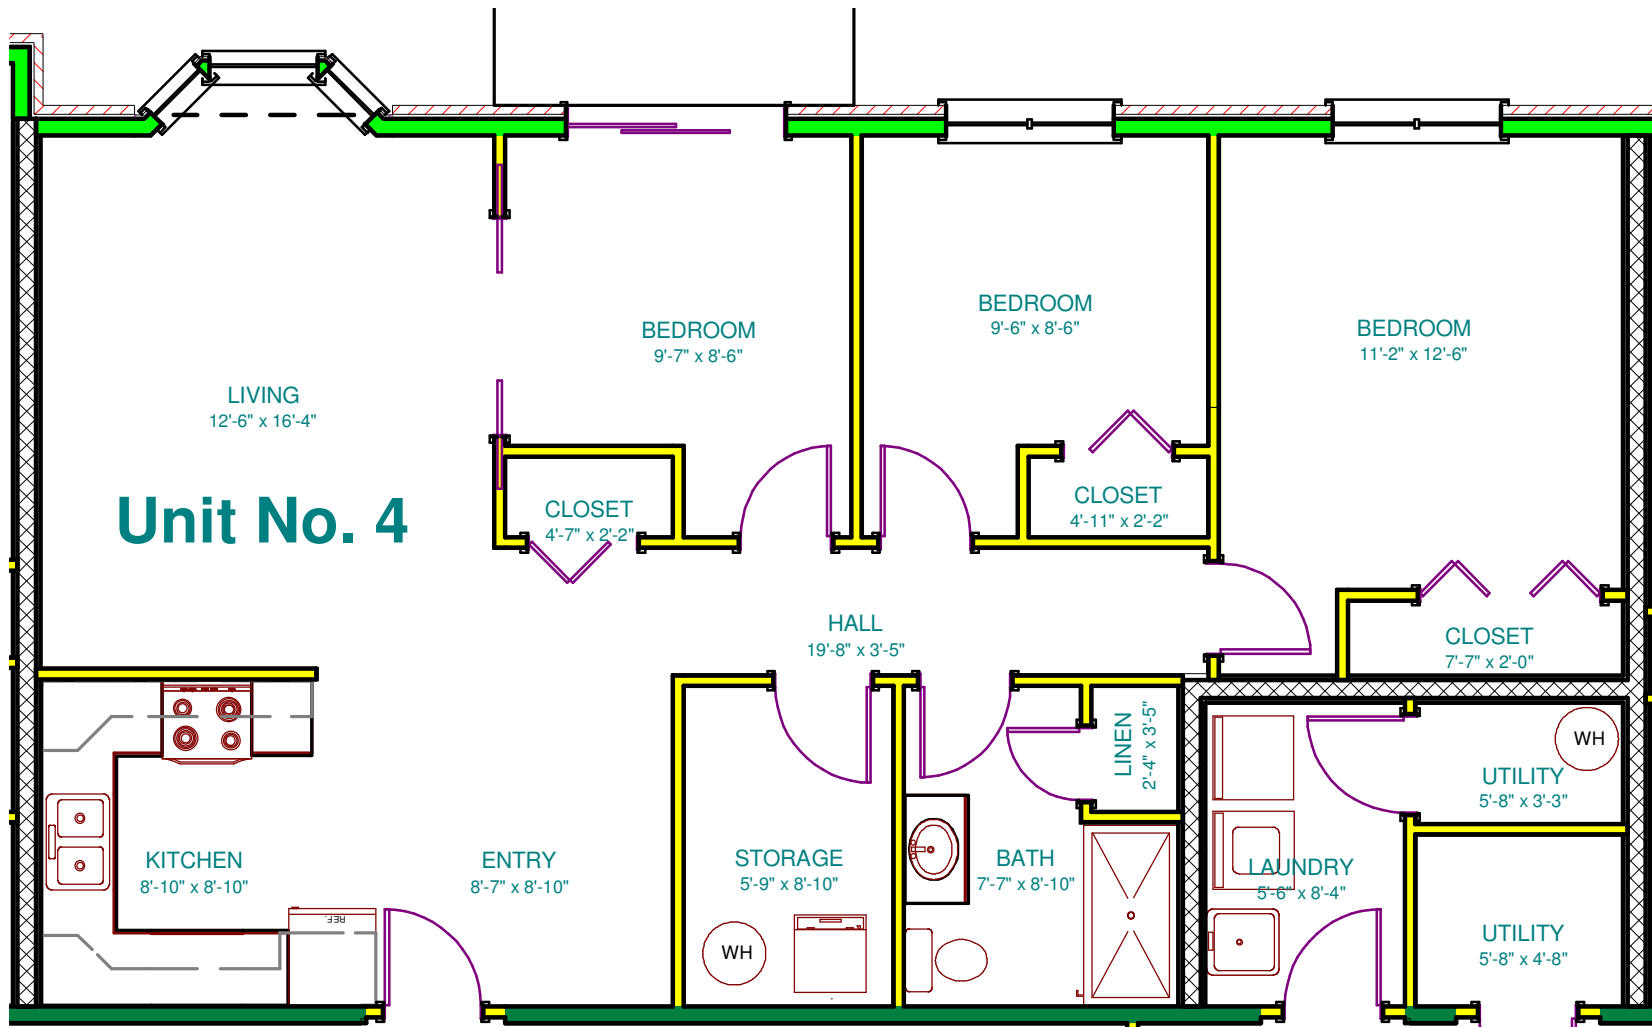

Unit No. 1

McGILL HOUSE

SCALE: 1/4" = 1'-0"

Unit No. 2

McGILL HOUSE

SCALE: 1/4" = 1'-0"

McGILL HOUSE

SCALE: 1/4" = 1'-0"

McGILL HOUSE

SCALE: 3/16" = 1'-0"

McGILL HOUSE

SCALE: 1/4" = 1'-0"

Unit No. 6

McGILL HOUSE
SCALE: 1/4" = 1'-0"

Unit No. 7

McGILL HOUSE
SCALE: 1/4" = 1'-0"

Unit No. 8

McGILL HOUSE

SCALE: 1/4" = 1'-0"