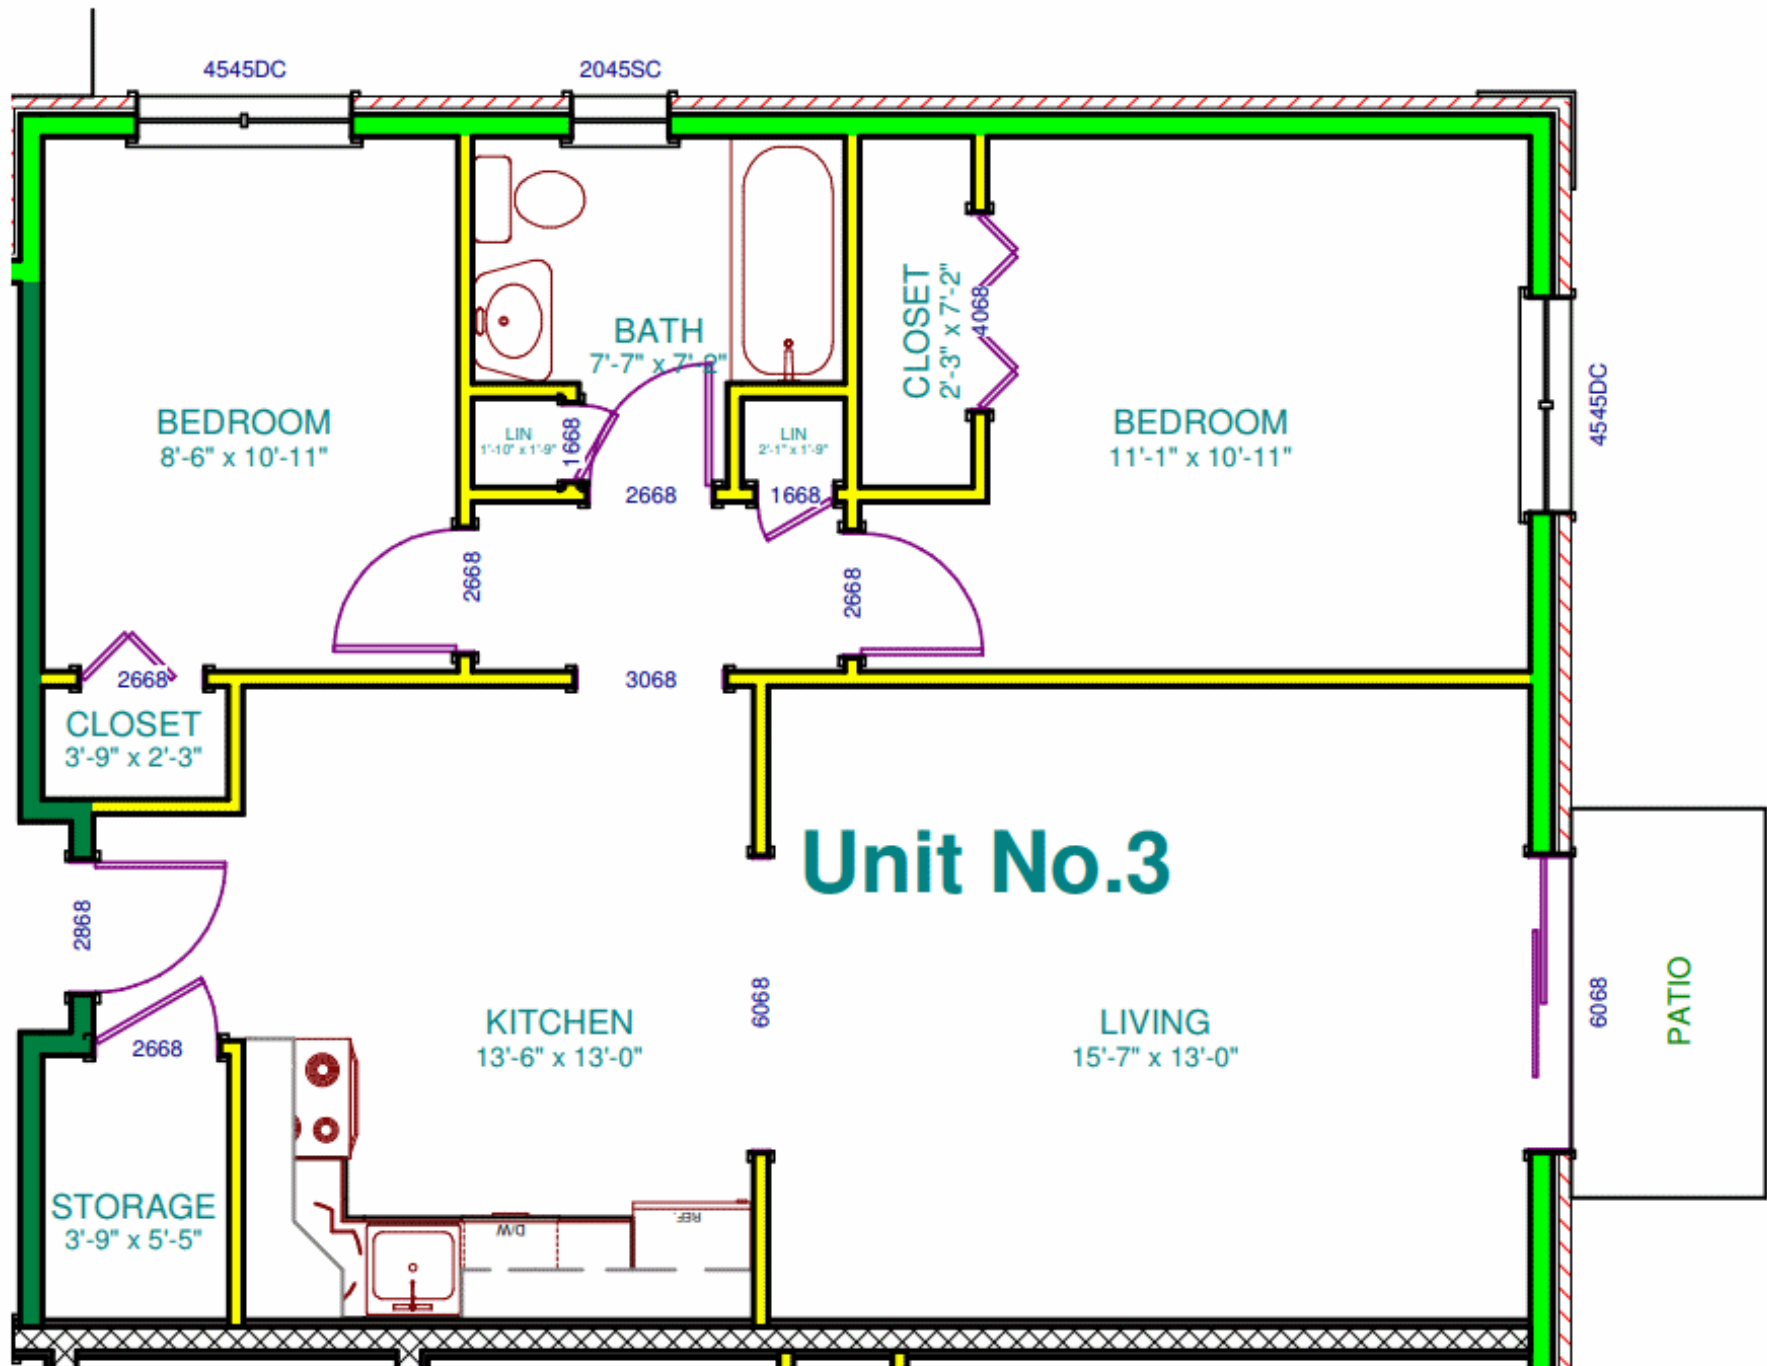

SAWLER HOUSE
 Scale: 1/4" = 1'-0"

SAWLER HOUSE
 Scale: 1/4" = 1'-0"

Unit No.1

LIVING
 14'-7" x 13'-6"

LIVING
 11'-1" x 10'-9"

BEDROOM
 12'-9" x 9'-6"

BEDROOM
 12'-3" x 8'-7"

HALL
 9'-0" x 9'-4"

BATH
 7'-3" x 7'-6"

CLOSET
 7'-3" x 2'-0"

STORAGE
 10'-7" x 5'-1"

CLOSET
 2'-0" x 5'-10"

PATIO

4545DC

4545DC

6068

4068

2868

4545DC

HM

LIN.
 10" x 1'-1"

1468

2668

2868

1472

SAWLER HOUSE
 Scale: 1/4" = 1'-0"

SAWLER HOUSE
 Scale: 1/4" = 1'-0"

SAWLER HOUSE
Scale: 1/4" = 1'-0"