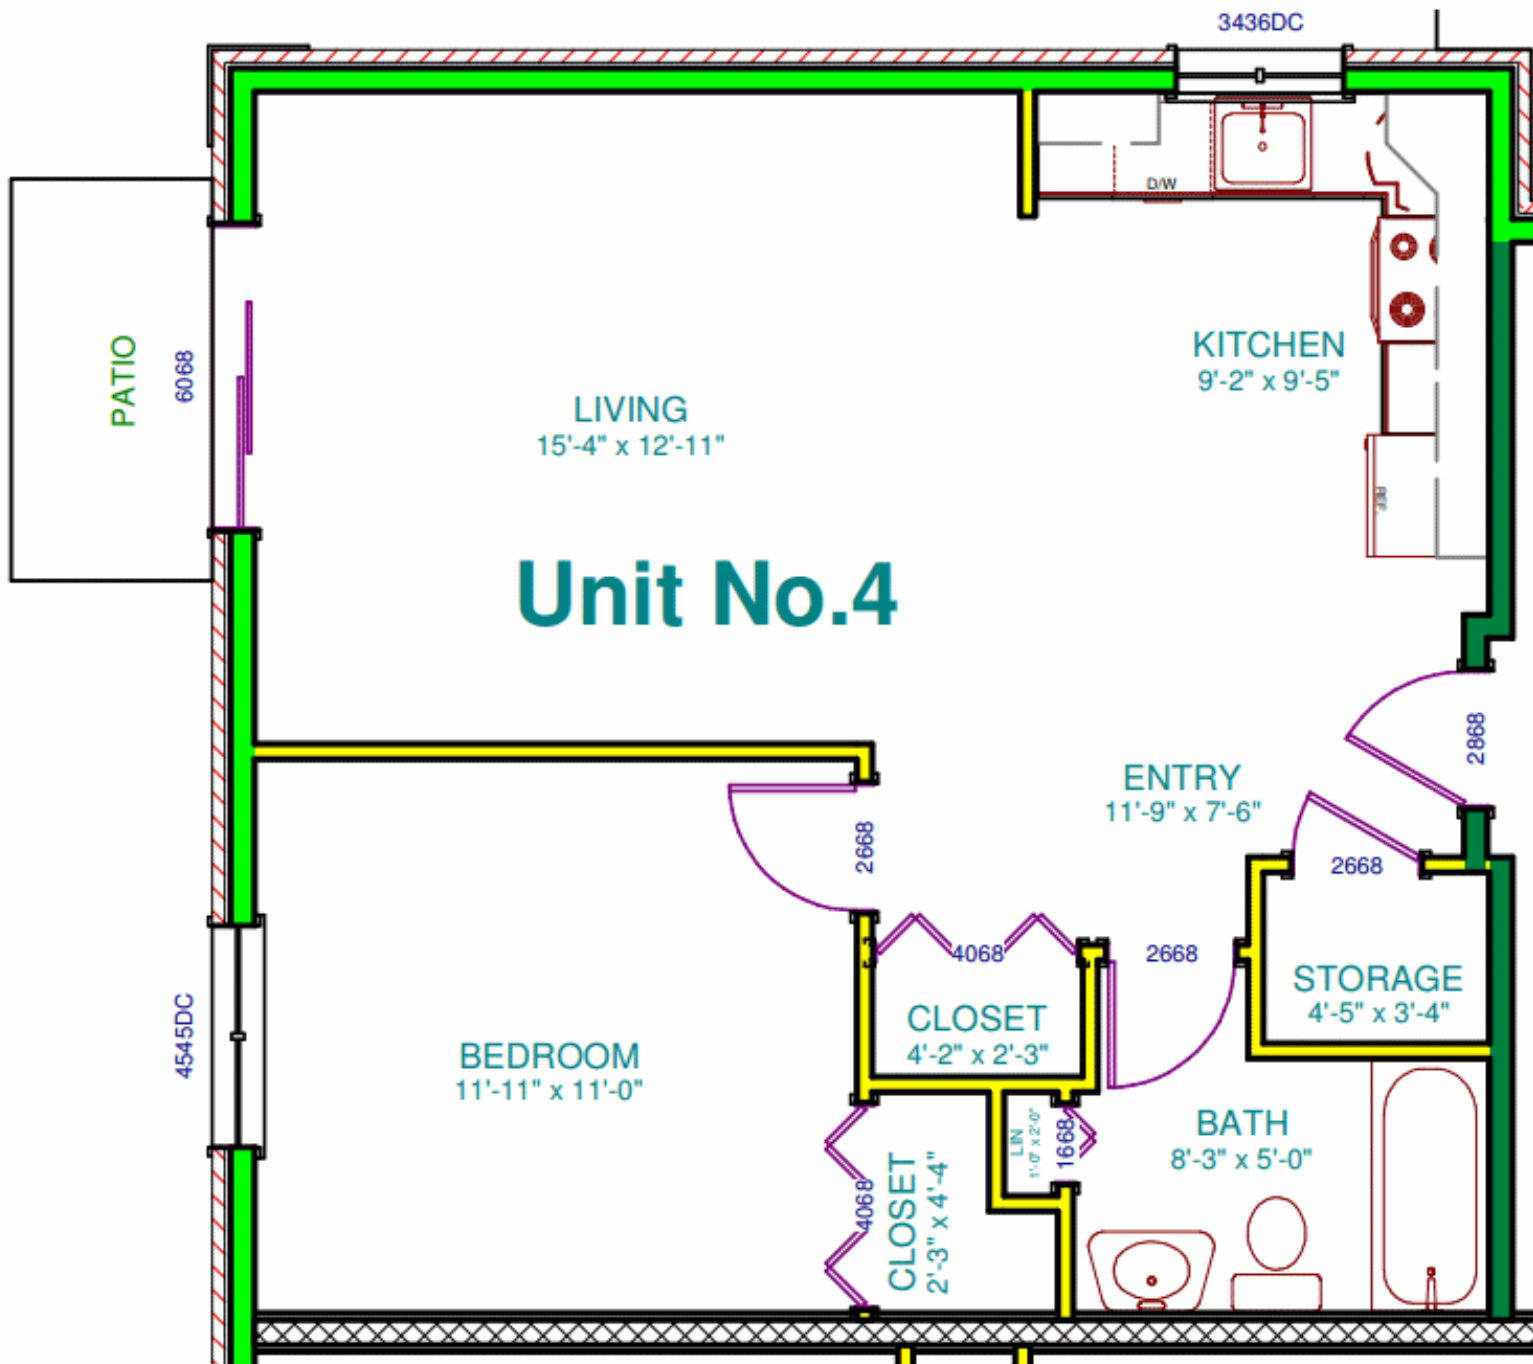

SAWLER HOUSE
 Scale: 1/4" = 1'-0"

SAWLER HOUSE
 Scale: 1/4" = 1'-0"

Unit No.1

LIVING
 14'-7" x 13'-6"

LIVING
 11'-1" x 10'-9"

BEDROOM
 12'-9" x 9'-6"

BEDROOM
 12'-3" x 8'-7"

HALL
 9'-0" x 9'-4"

BATH
 7'-3" x 7'-6"

CLOSET
 7'-3" x 2'-0"

STORAGE
 10'-7" x 5'-1"

CLOSET
 2'-0" x 5'-10"

PATIO

4545DC

4545DC

6068

4068

2868

4545DC

HM

LIN.
 10" x 1'-1"

1468

2668

2868

1472

SAWLER HOUSE
 Scale: 1/4" = 1'-0"

SAWLER HOUSE
 Scale: 1/4" = 1'-0"

SAWLER HOUSE
Scale: 1/4" = 1'-0"