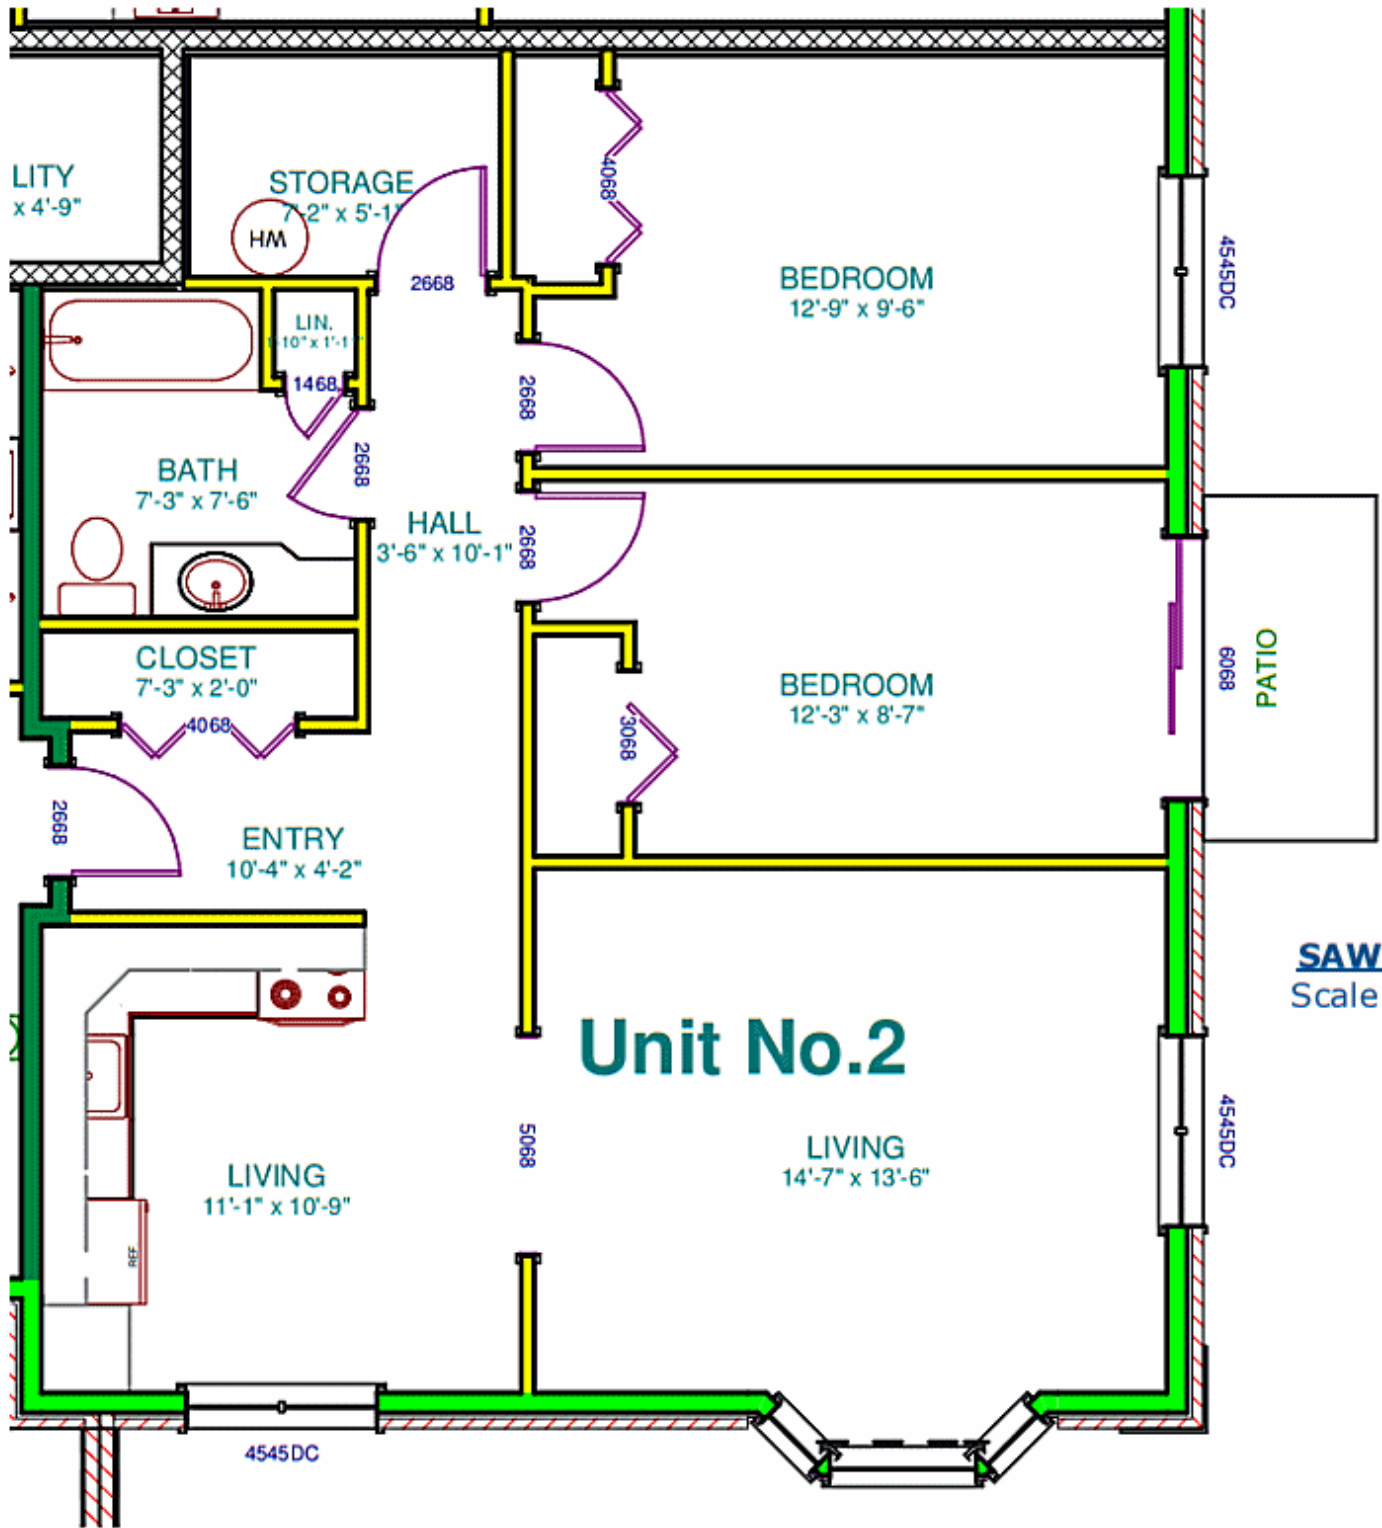

SAWLER HOUSE
 Scale: 1/4" = 1'-0"

SAWLER HOUSE
 Scale: 1/4" = 1'-0"

Unit No.1

LIVING
 14'-7" x 13'-6"

LIVING
 11'-1" x 10'-9"

BEDROOM
 12'-9" x 9'-6"

BEDROOM
 12'-3" x 8'-7"

HALL
 9'-0" x 9'-4"

BATH
 7'-3" x 7'-6"

CLOSET
 7'-3" x 2'-0"

STORAGE
 10'-7" x 5'-1"

CLOSET
 2'-0" x 5'-10"

PATIO

4545DC

4545DC

6068

4068

2868

4545DC

HM

LIN.
 10" x 1'-1"

1468

2668

2868

1472

SAWLER HOUSE
 Scale: 1/4" = 1'-0"

SAWLER HOUSE
 Scale: 1/4" = 1'-0"

SAWLER HOUSE
Scale: 1/4" = 1'-0"