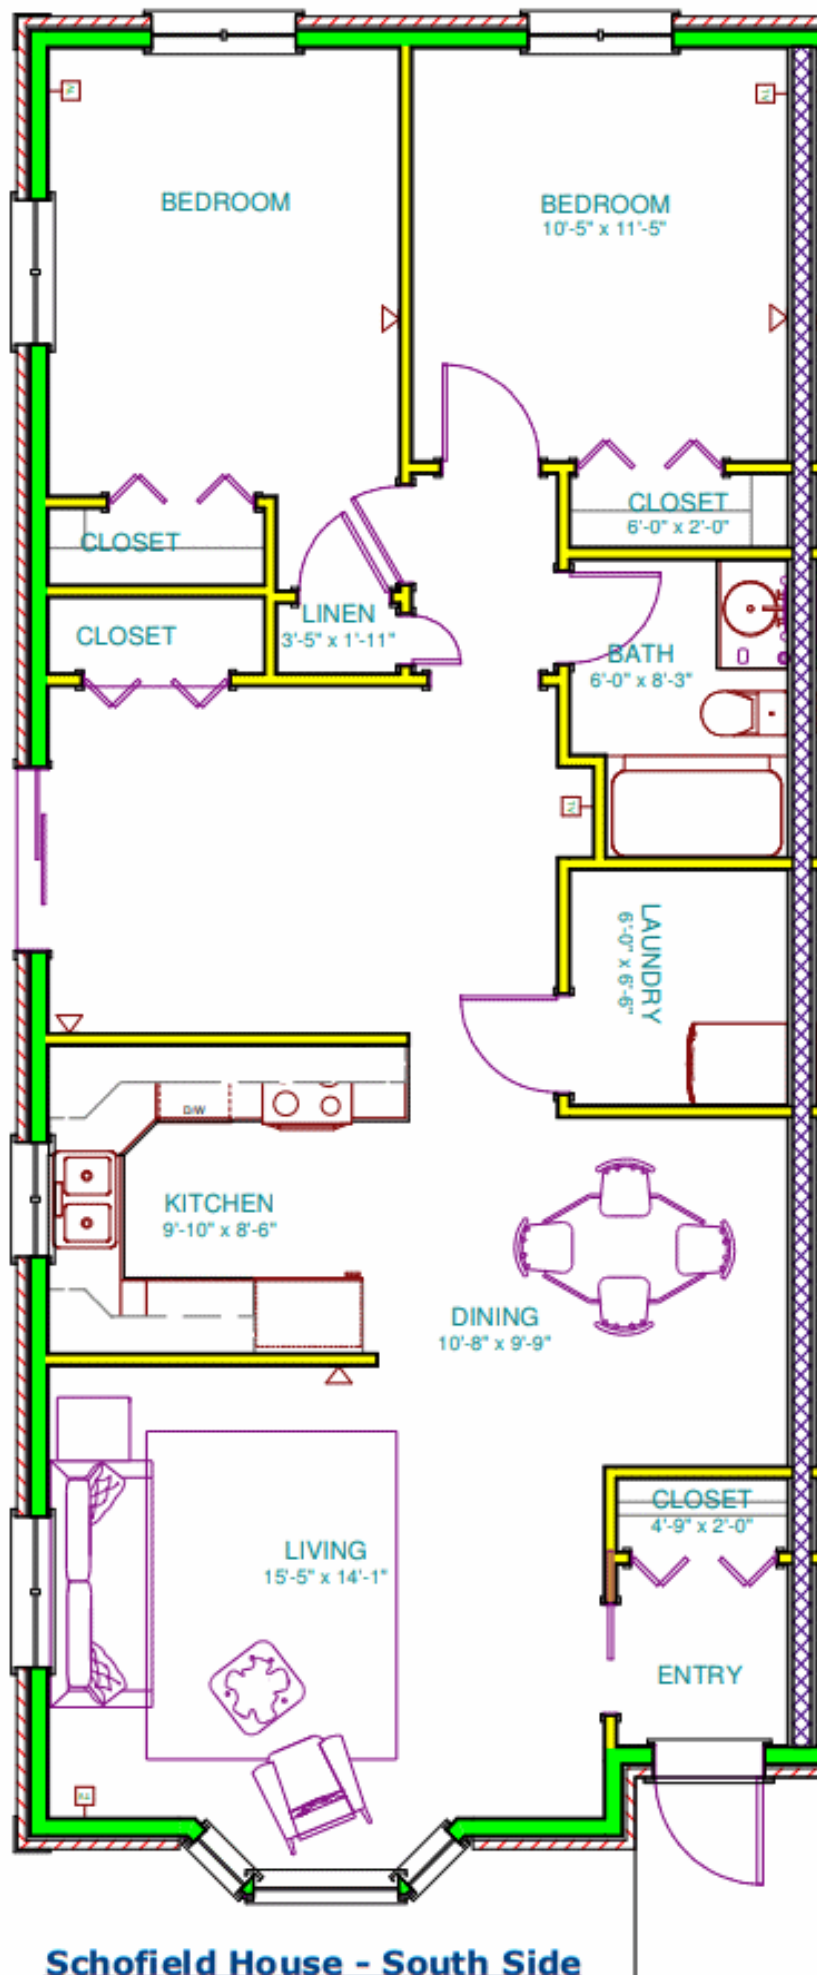

Schofield House - North Side

SCALE: 3/16" = 1'-0"

Schofield House - South Side

SCALE: 3/16" = 1'-0"