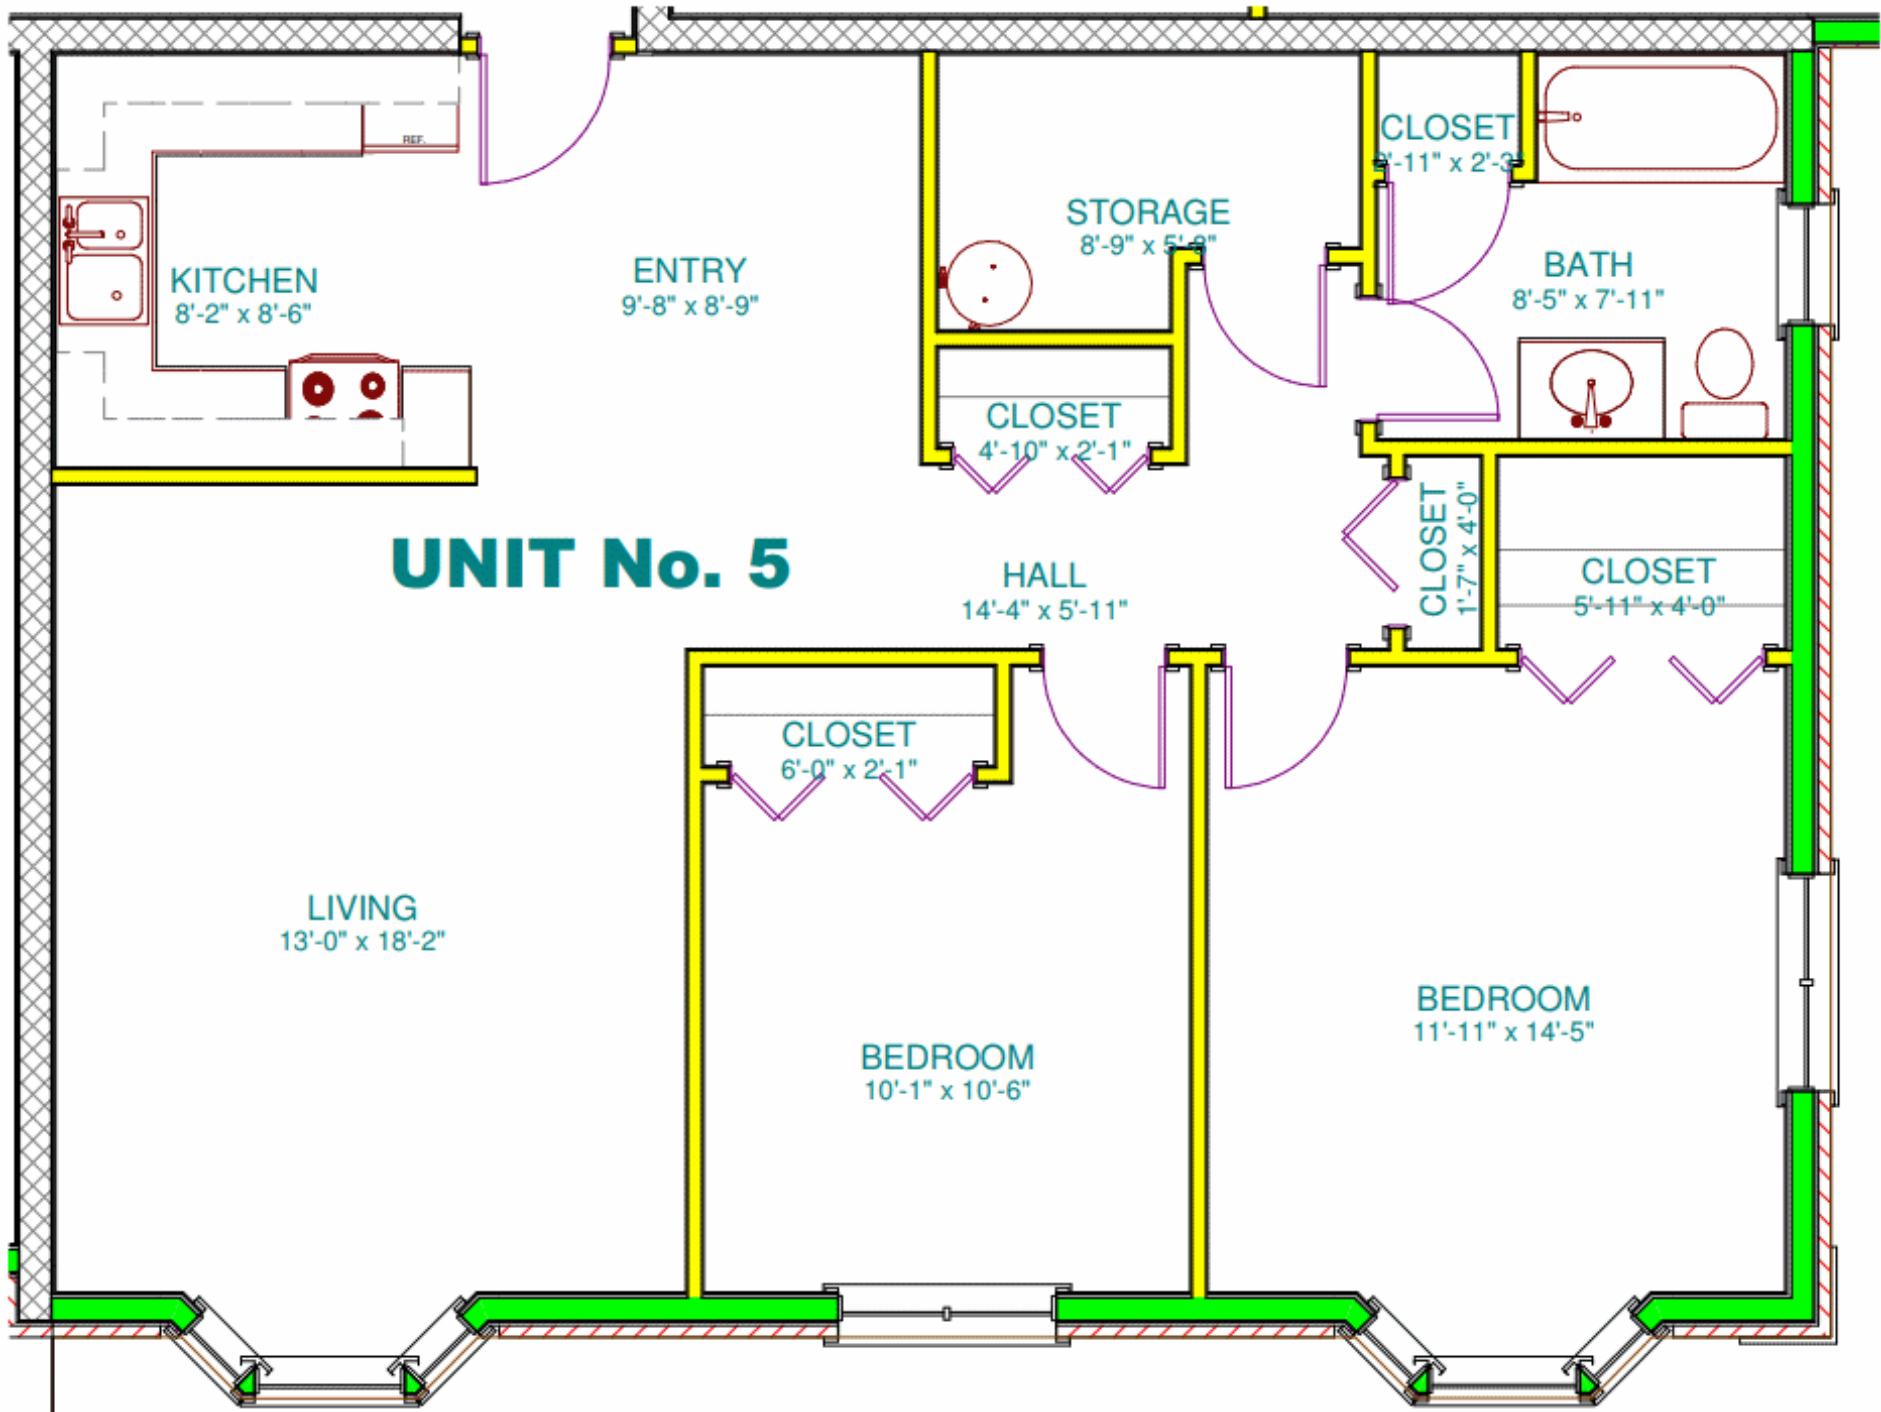

Ward House

Scale: 1/4" = 1'-0"

UNIT No. 2

Ward House

Scale: 1/4" = 1'-0"

UNIT No. 3

Ward House

Scale: 1/4" = 1'-0"

Ward House

Scale: 1/4" = 1'-0"

UNIT No. 5

Ward House

Scale: 1/4" = 1'-0"