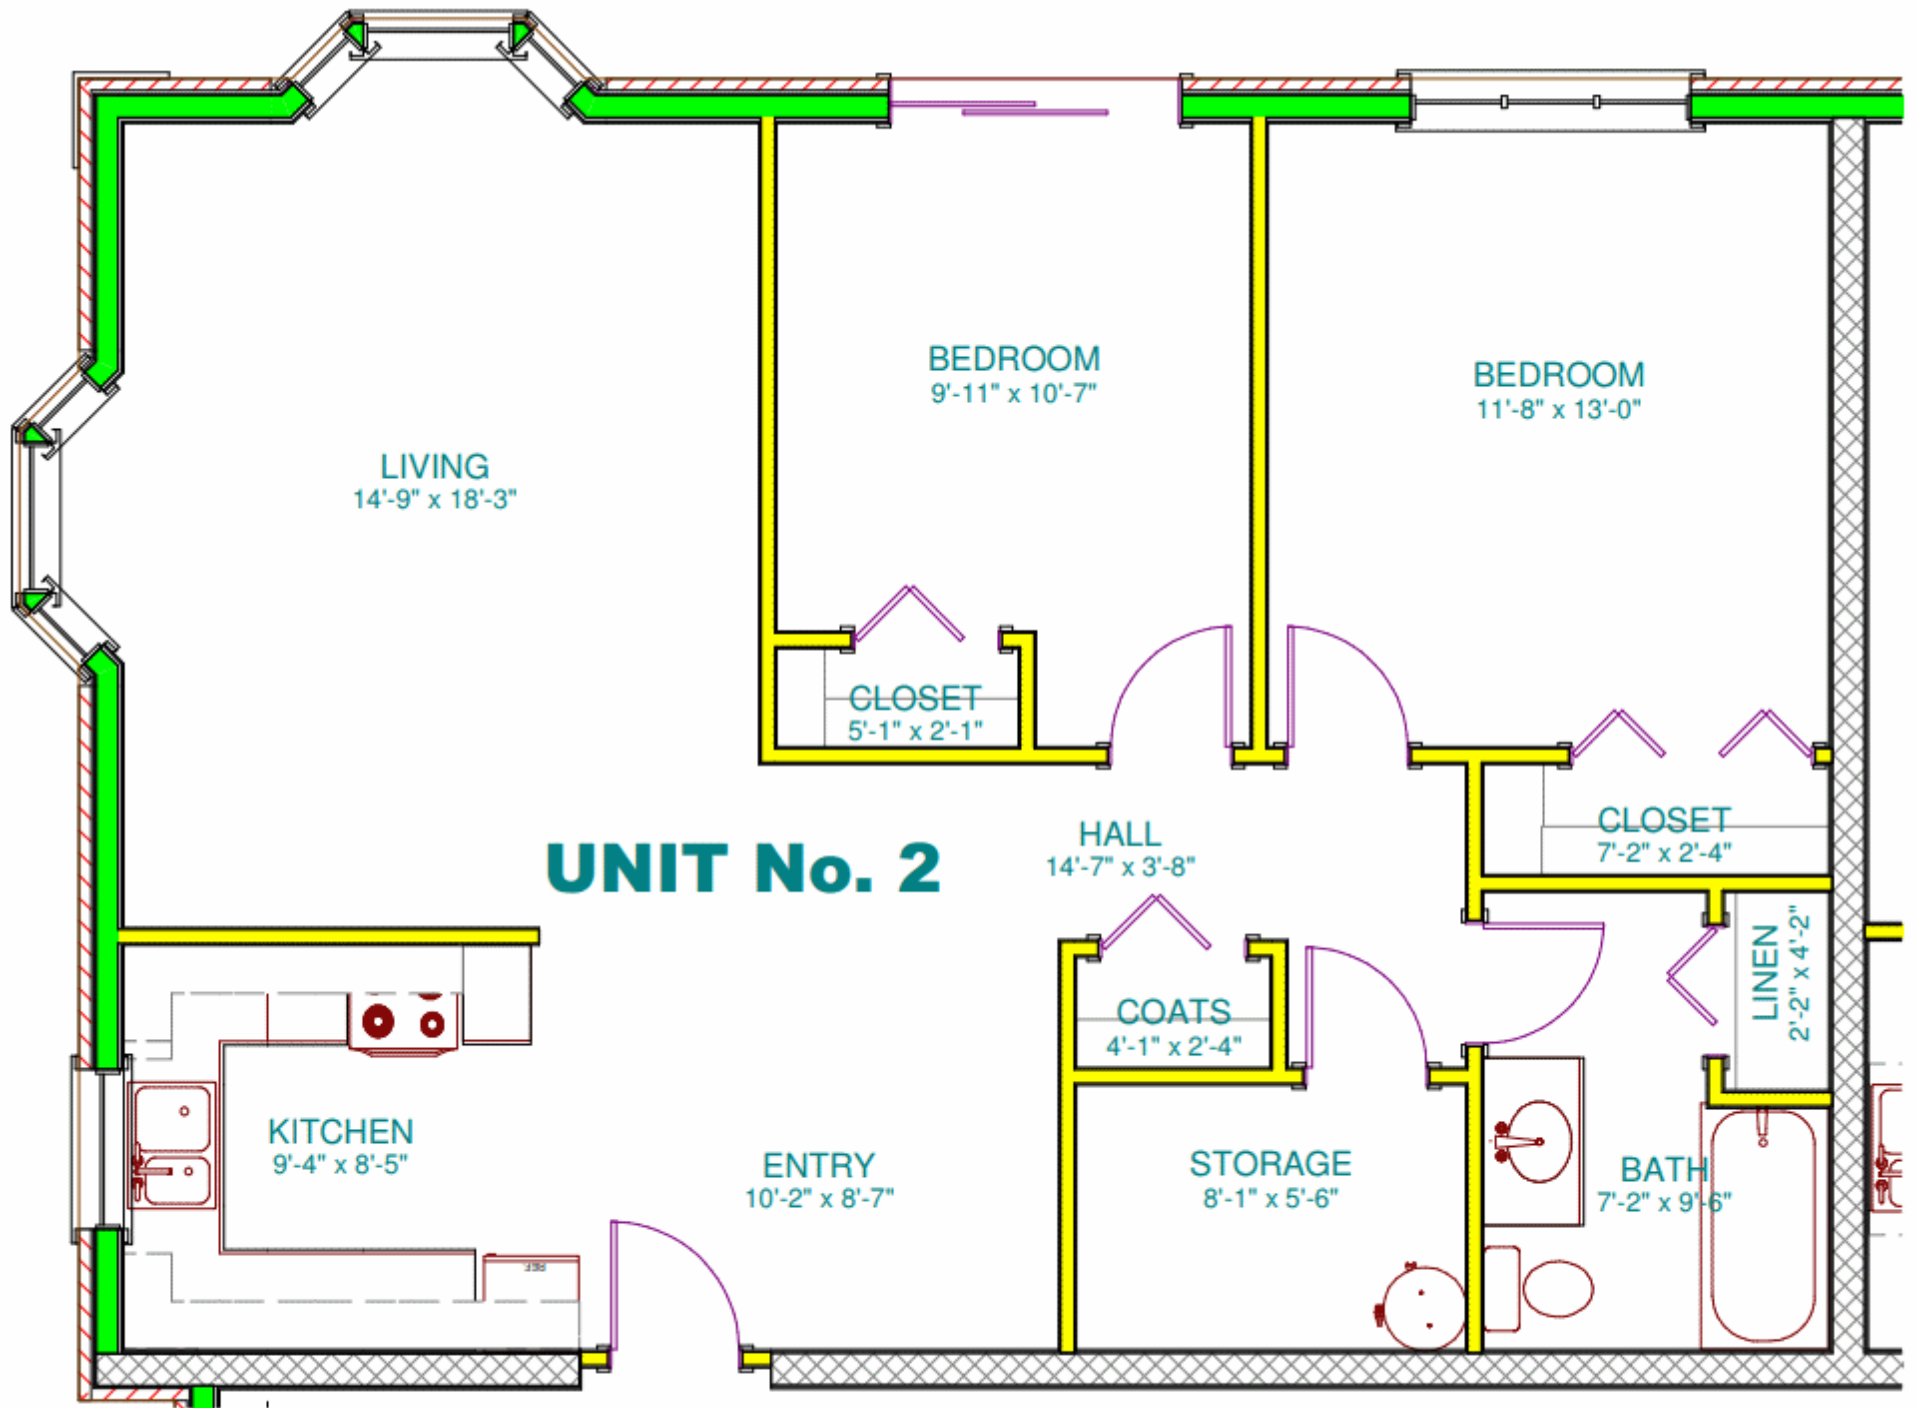

Ward House

Scale: 1/4" = 1'-0"

UNIT No. 2

Ward House

Scale: 1/4" = 1'-0"

UNIT No. 3

Ward House

Scale: 1/4" = 1'-0"

Ward House

Scale: 1/4" = 1'-0"

UNIT No. 5

Ward House

Scale: 1/4" = 1'-0"