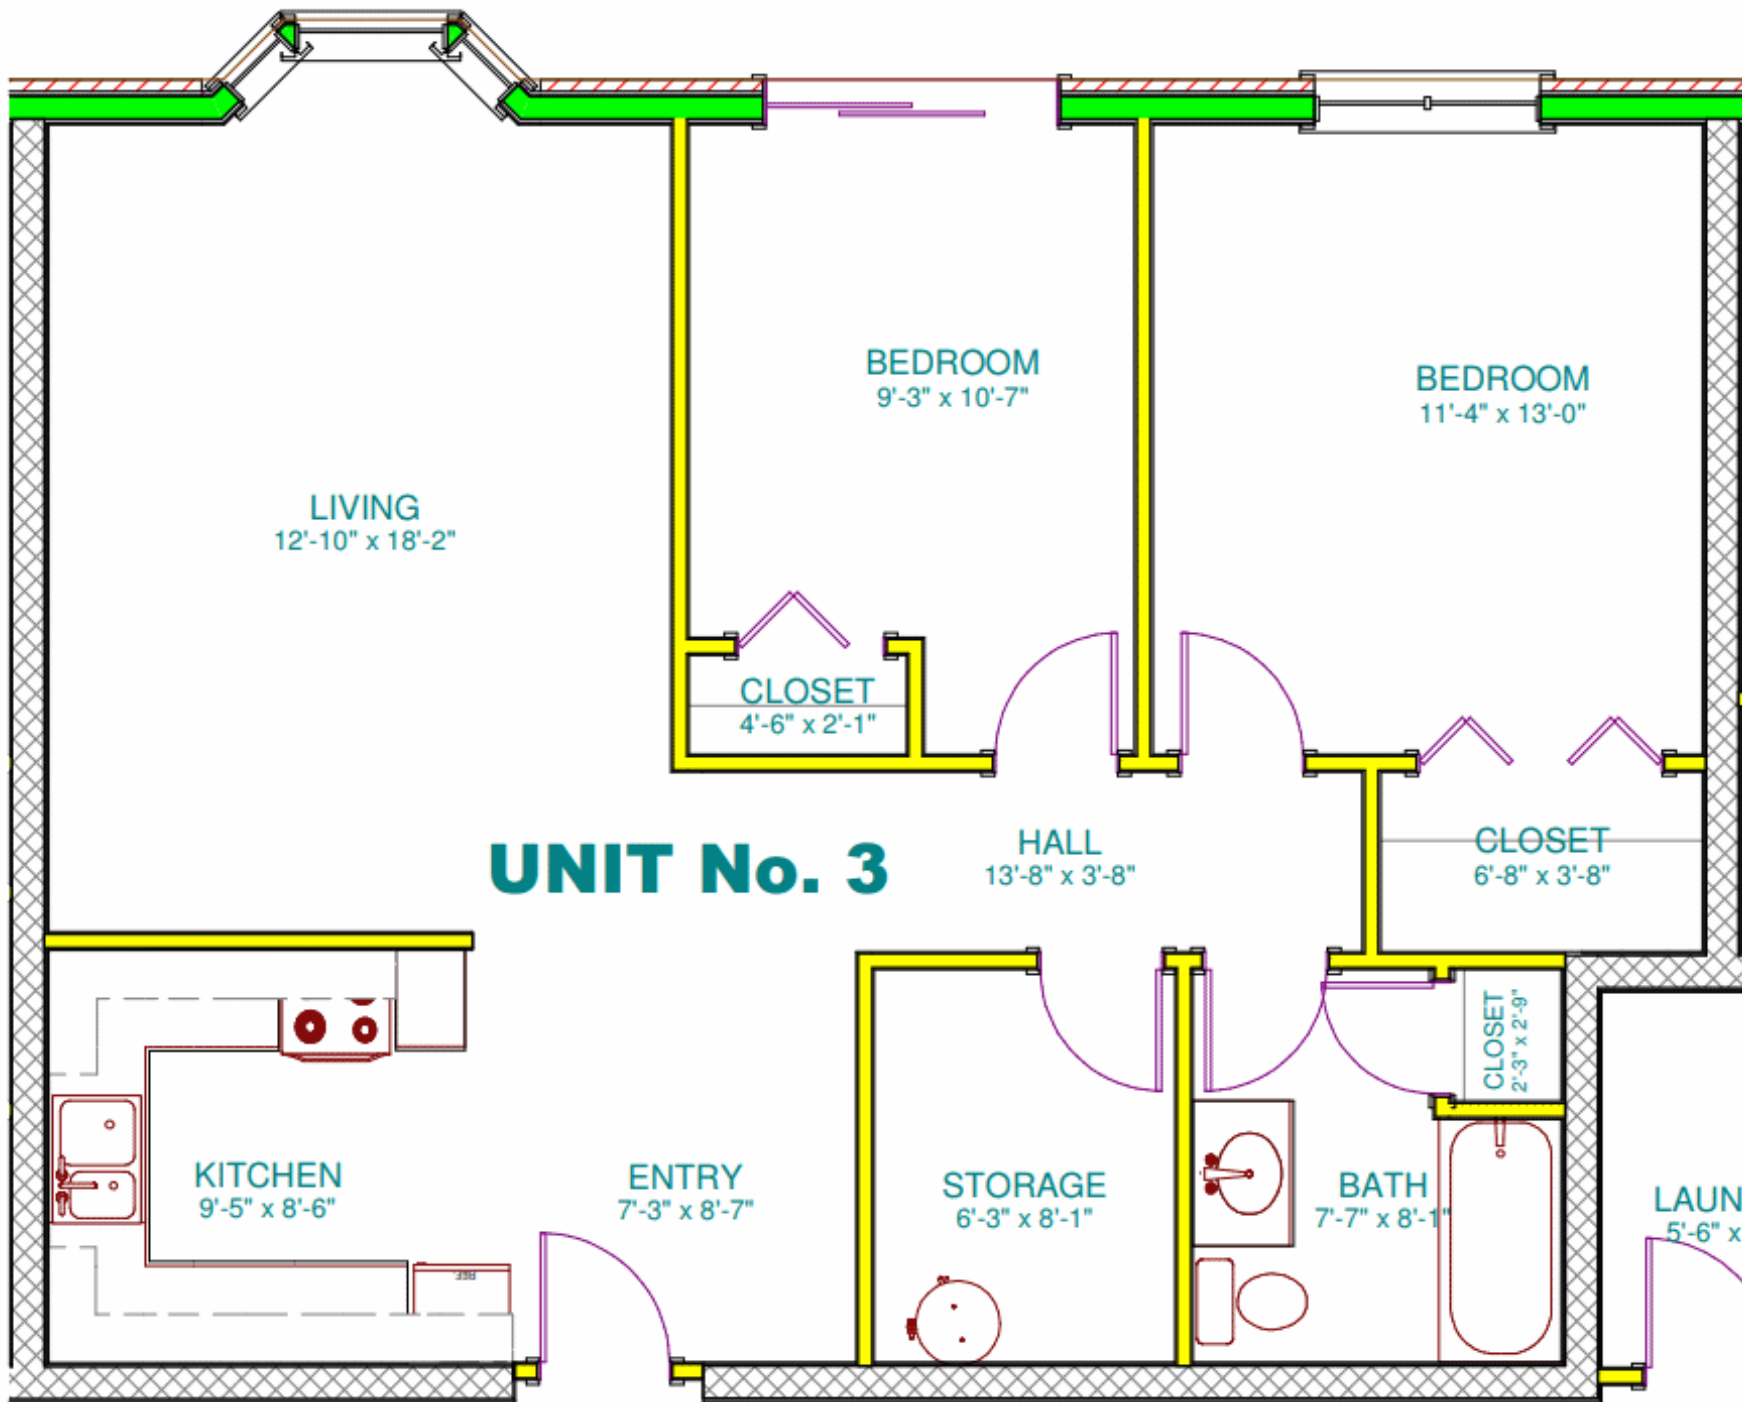

Ward House

Scale: 1/4" = 1'-0"

UNIT No. 2

Ward House

Scale: 1/4" = 1'-0"

UNIT No. 3

Ward House

Scale: 1/4" = 1'-0"

Ward House

Scale: 1/4" = 1'-0"

UNIT No. 5

Ward House

Scale: 1/4" = 1'-0"