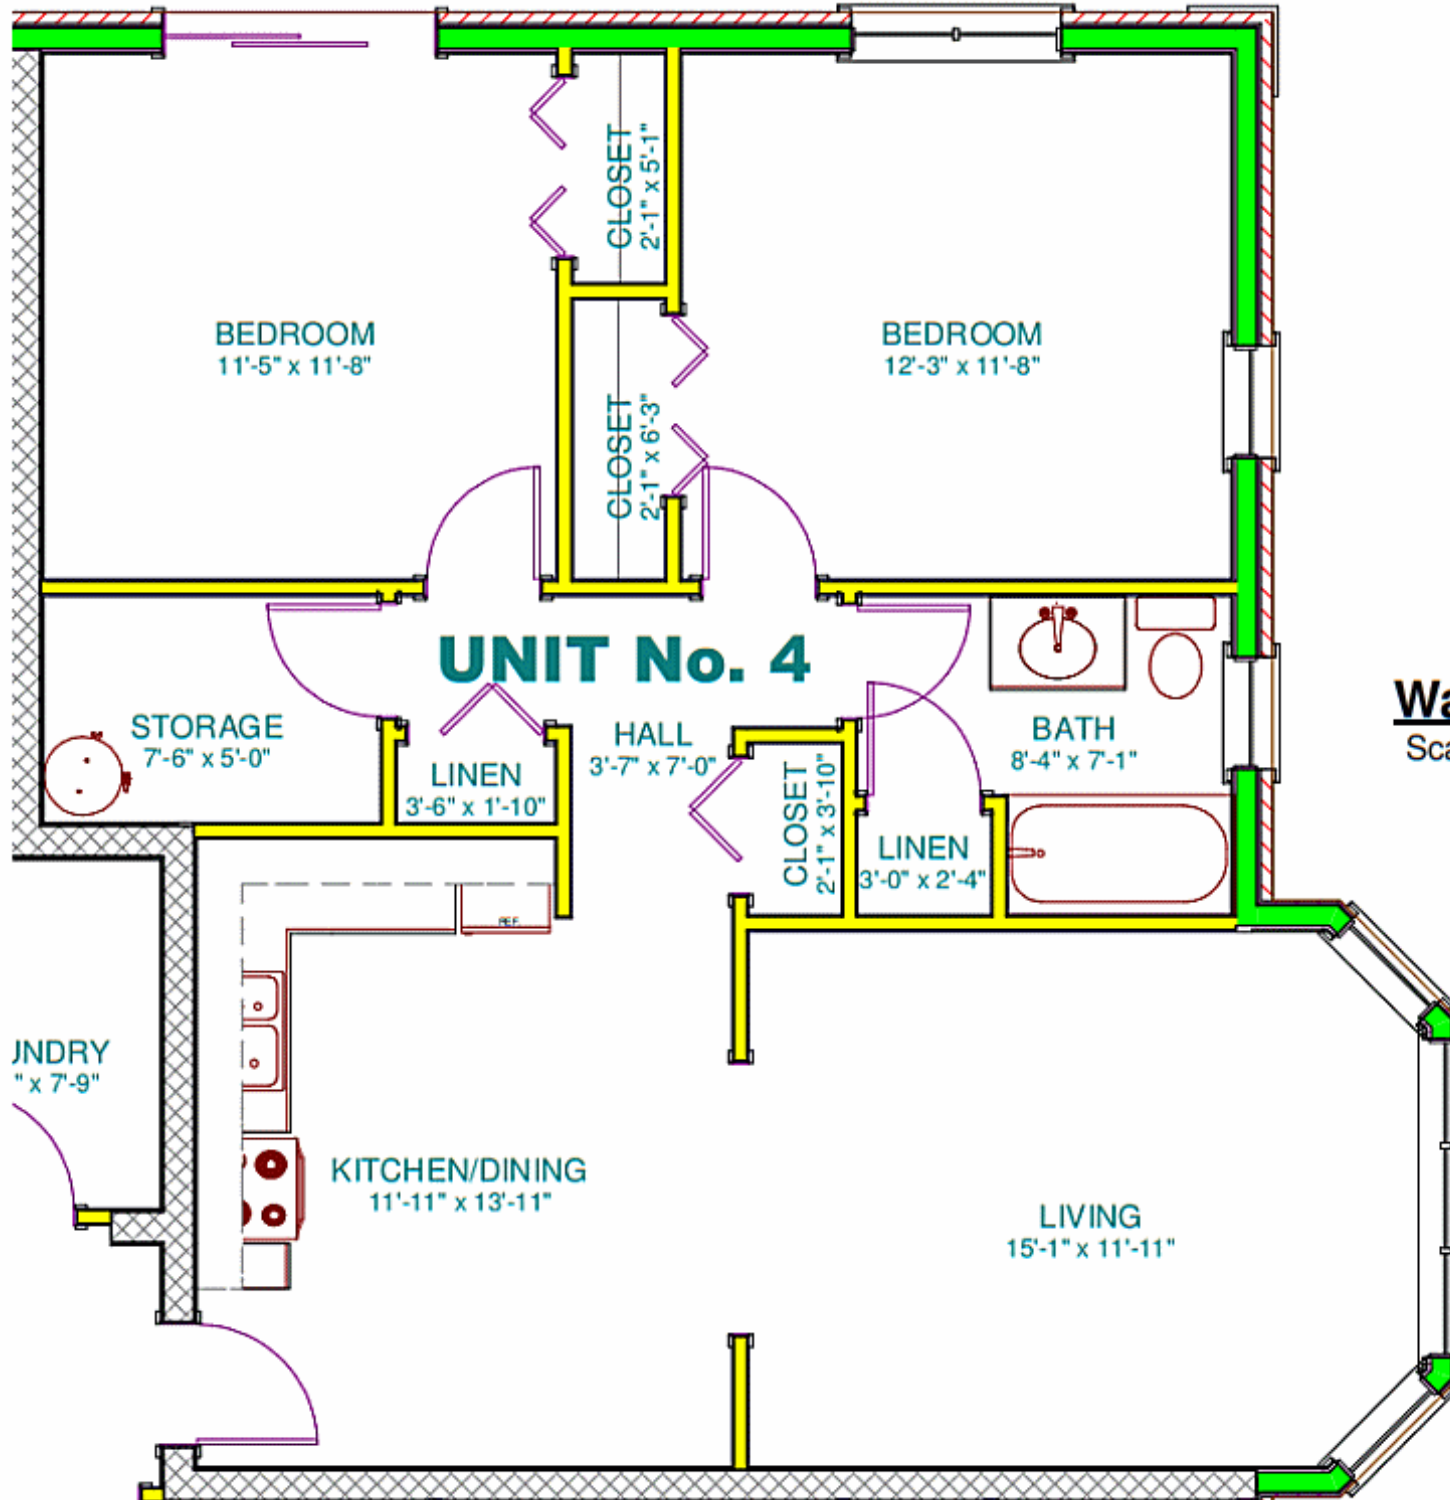

Ward House

Scale: 1/4" = 1'-0"

UNIT No. 2

Ward House

Scale: 1/4" = 1'-0"

UNIT No. 3

Ward House

Scale: 1/4" = 1'-0"

Ward House

Scale: 1/4" = 1'-0"

UNIT No. 5

Ward House

Scale: 1/4" = 1'-0"