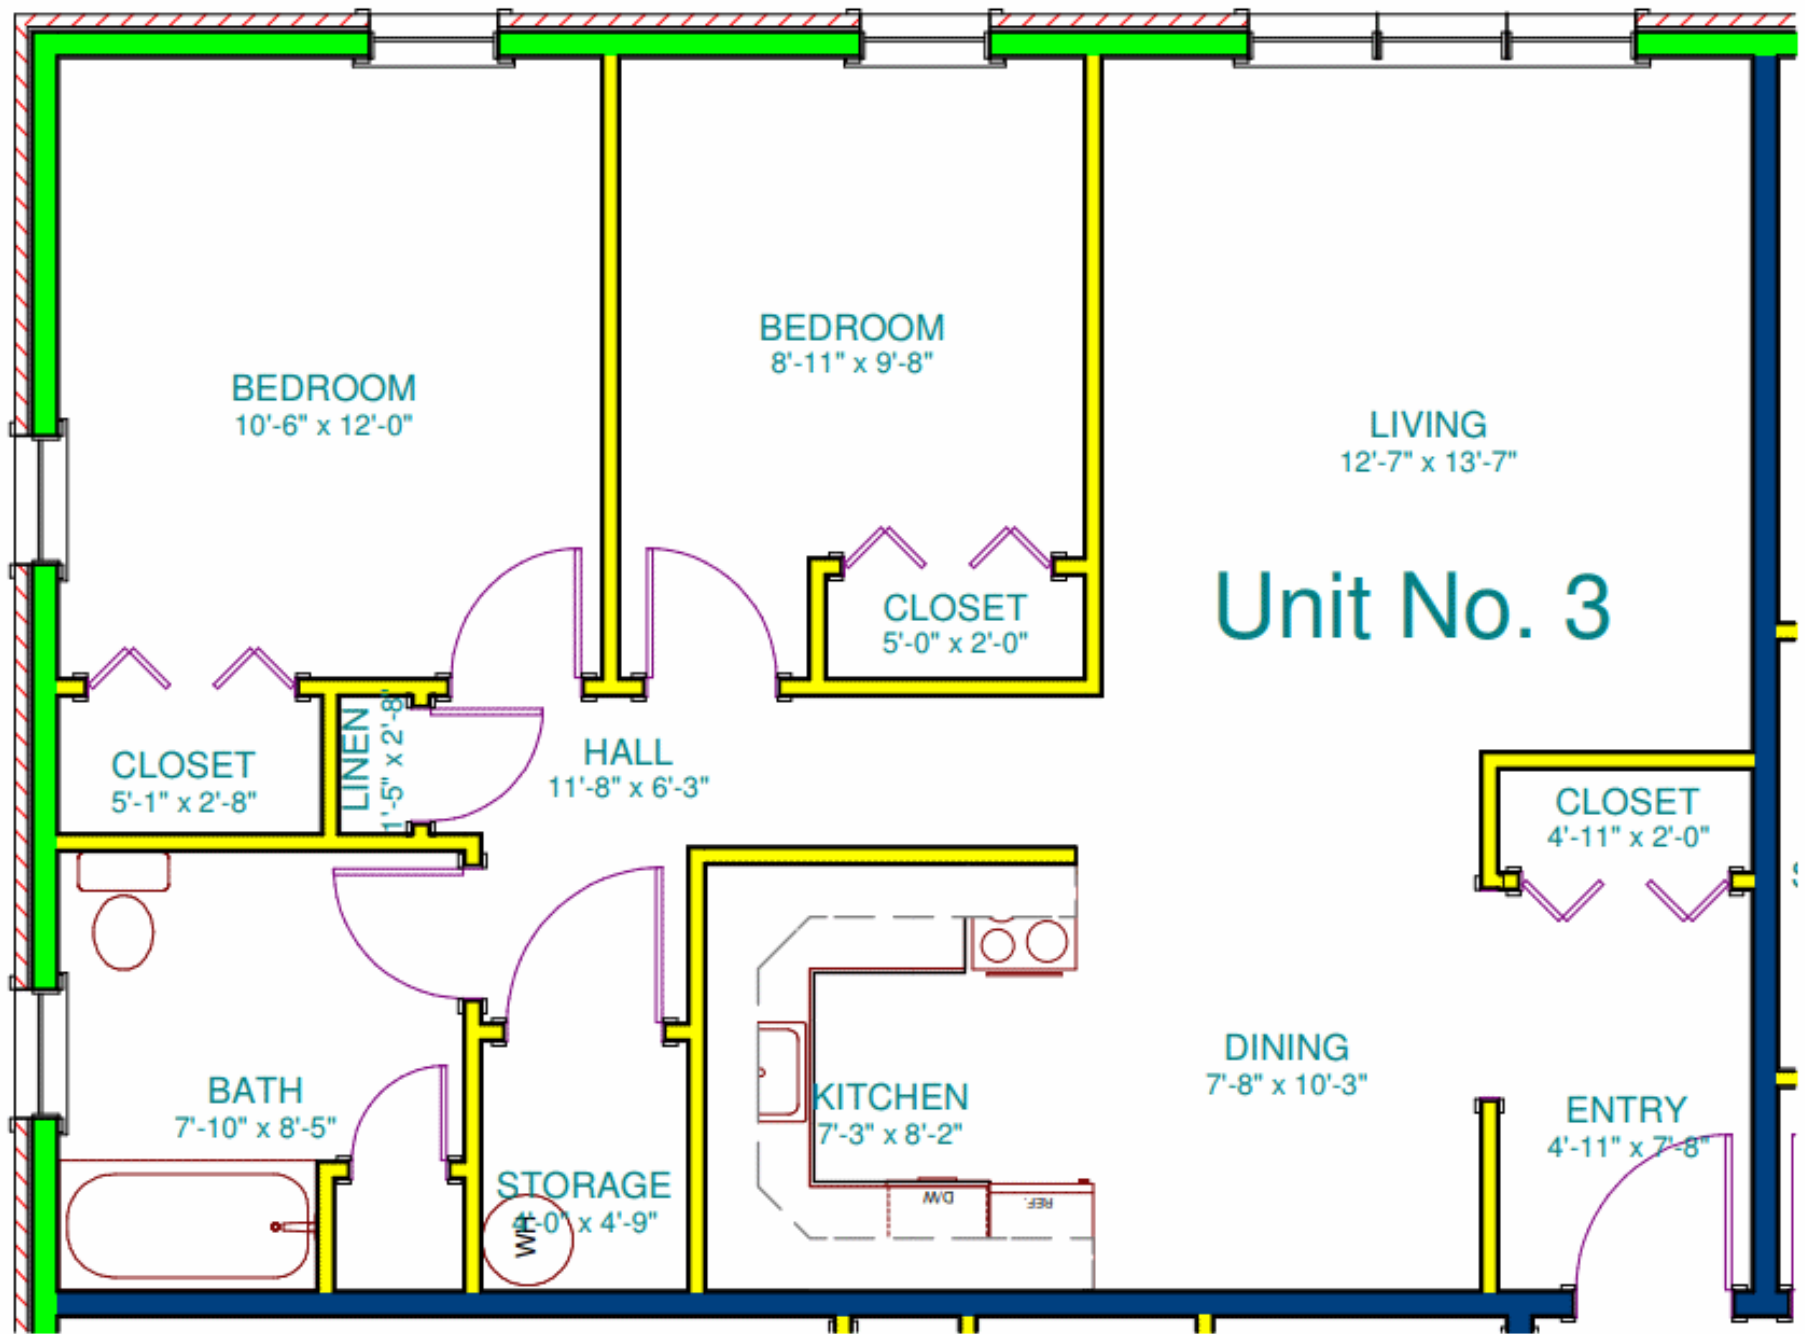

WEBSTER HOUSE

SCALE: 1/4" = 1'-0"

WEBSTER HOUSE

SCALE: 1/4" = 1'-0"

Unit No. 3

WEBSTER HOUSE

SCALE: 1/4" = 1'-0"

WEBSTER HOUSE

SCALE: 1/4" = 1'-0"

WEBSTER HOUSE

SCALE: 1/4" = 1'-0"

WEBSTER HOUSE

SCALE: 1/4" = 1'-0"

WEBSTER HOUSE

SCALE: 1/4" = 1'-0"

WEBSTER HOUSE

SCALE: 1/4" = 1'-0"