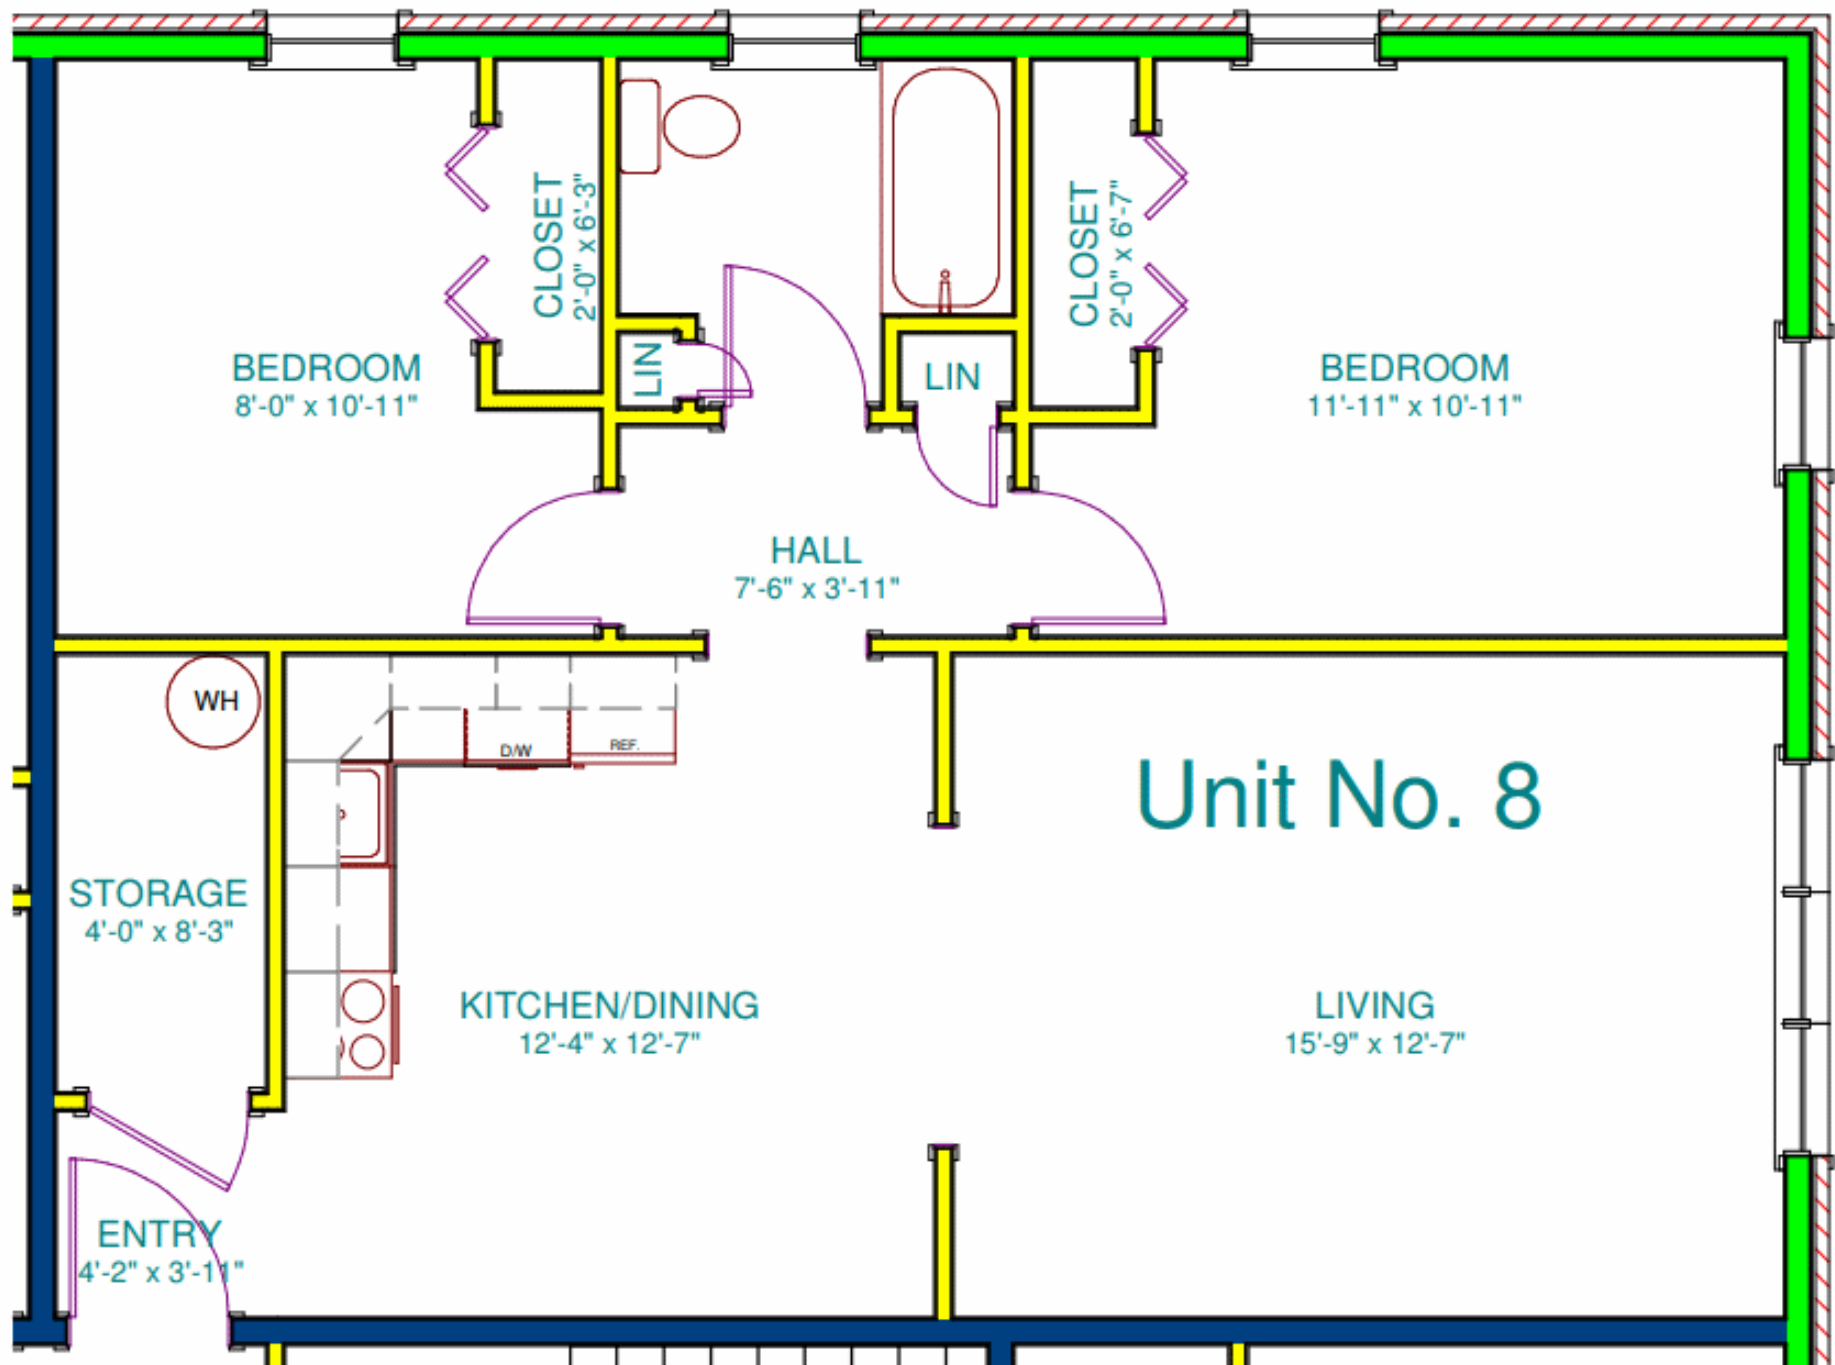

WEBSTER HOUSE

SCALE: 1/4" = 1'-0"

WEBSTER HOUSE

SCALE: 1/4" = 1'-0"

Unit No. 3

WEBSTER HOUSE

SCALE: 1/4" = 1'-0"

WEBSTER HOUSE

SCALE: 1/4" = 1'-0"

WEBSTER HOUSE

SCALE: 1/4" = 1'-0"

WEBSTER HOUSE

SCALE: 1/4" = 1'-0"

WEBSTER HOUSE

SCALE: 1/4" = 1'-0"

WEBSTER HOUSE

SCALE: 1/4" = 1'-0"