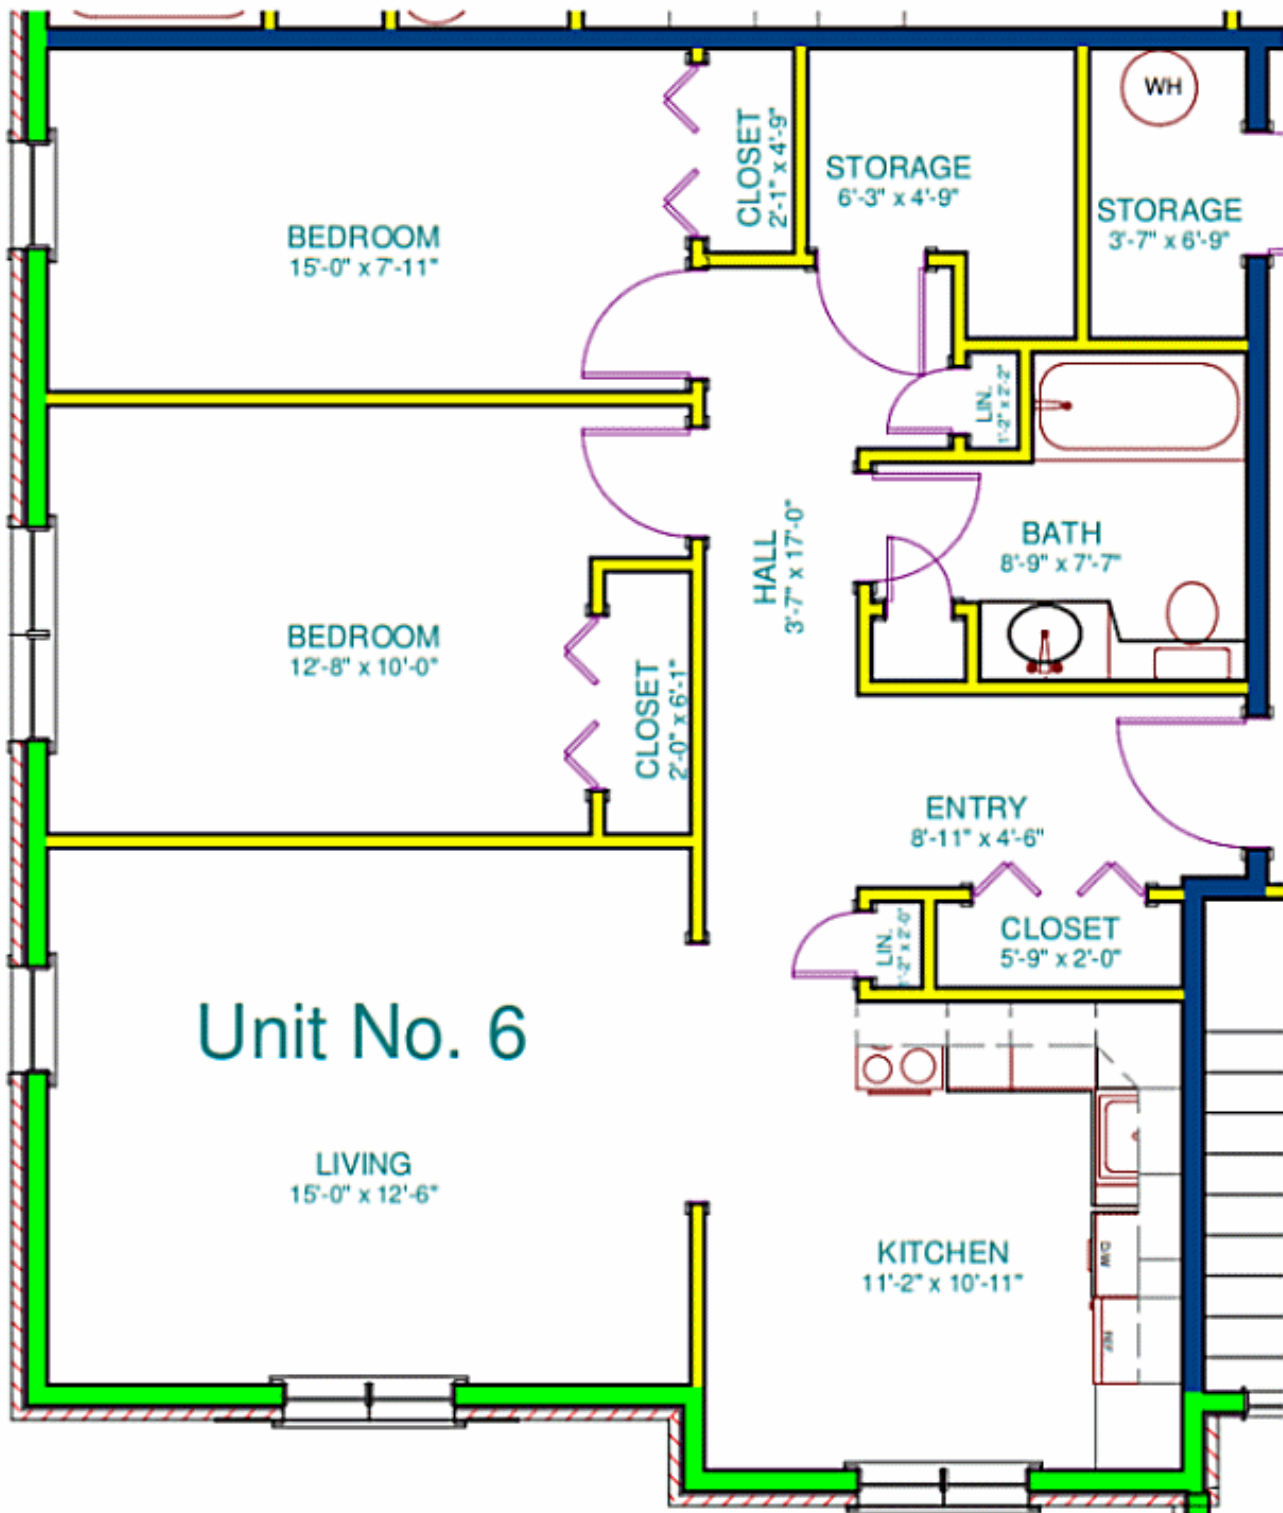

WEBSTER HOUSE

SCALE: 1/4" = 1'-0"

WEBSTER HOUSE

SCALE: 1/4" = 1'-0"

Unit No. 3

WEBSTER HOUSE

SCALE: 1/4" = 1'-0"

WEBSTER HOUSE

SCALE: 1/4" = 1'-0"

WEBSTER HOUSE

SCALE: 1/4" = 1'-0"

WEBSTER HOUSE

SCALE: 1/4" = 1'-0"

WEBSTER HOUSE

SCALE: 1/4" = 1'-0"

WEBSTER HOUSE

SCALE: 1/4" = 1'-0"