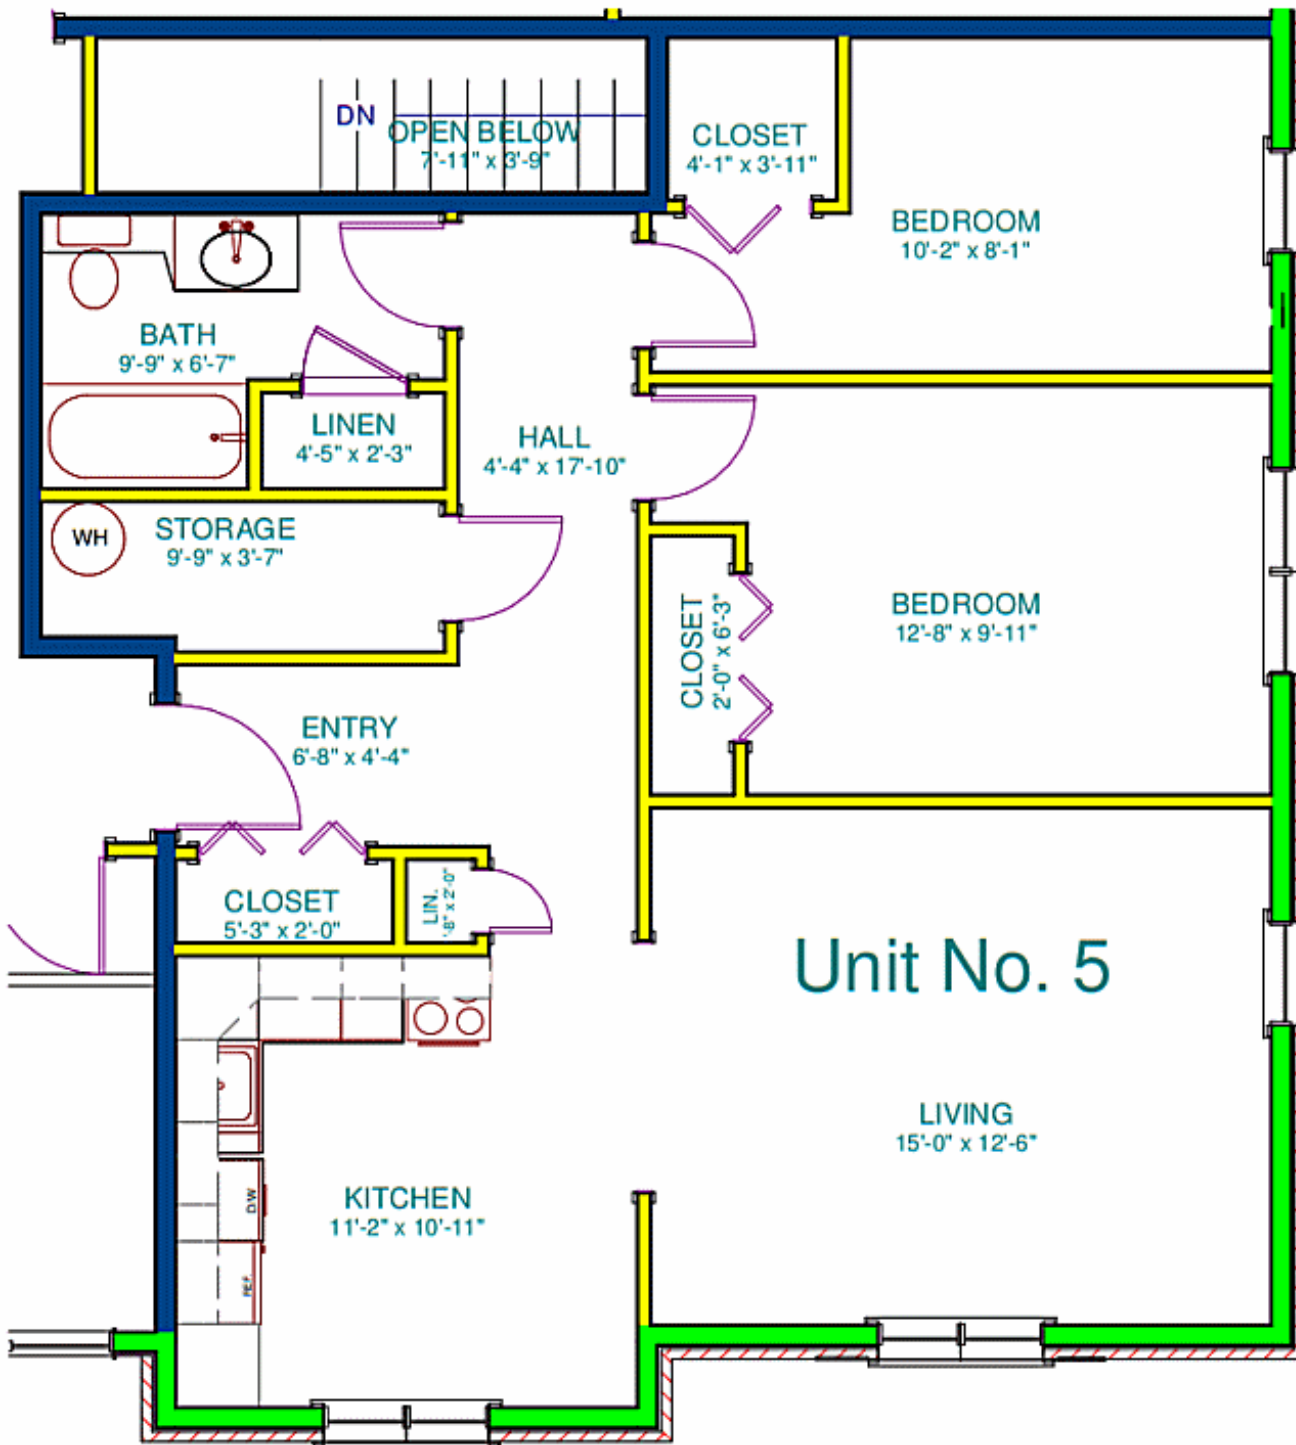

WEBSTER HOUSE

SCALE: 1/4" = 1'-0"

WEBSTER HOUSE

SCALE: 1/4" = 1'-0"

Unit No. 3

WEBSTER HOUSE

SCALE: 1/4" = 1'-0"

WEBSTER HOUSE

SCALE: 1/4" = 1'-0"

WEBSTER HOUSE

SCALE: 1/4" = 1'-0"

WEBSTER HOUSE

SCALE: 1/4" = 1'-0"

WEBSTER HOUSE

SCALE: 1/4" = 1'-0"

WEBSTER HOUSE

SCALE: 1/4" = 1'-0"