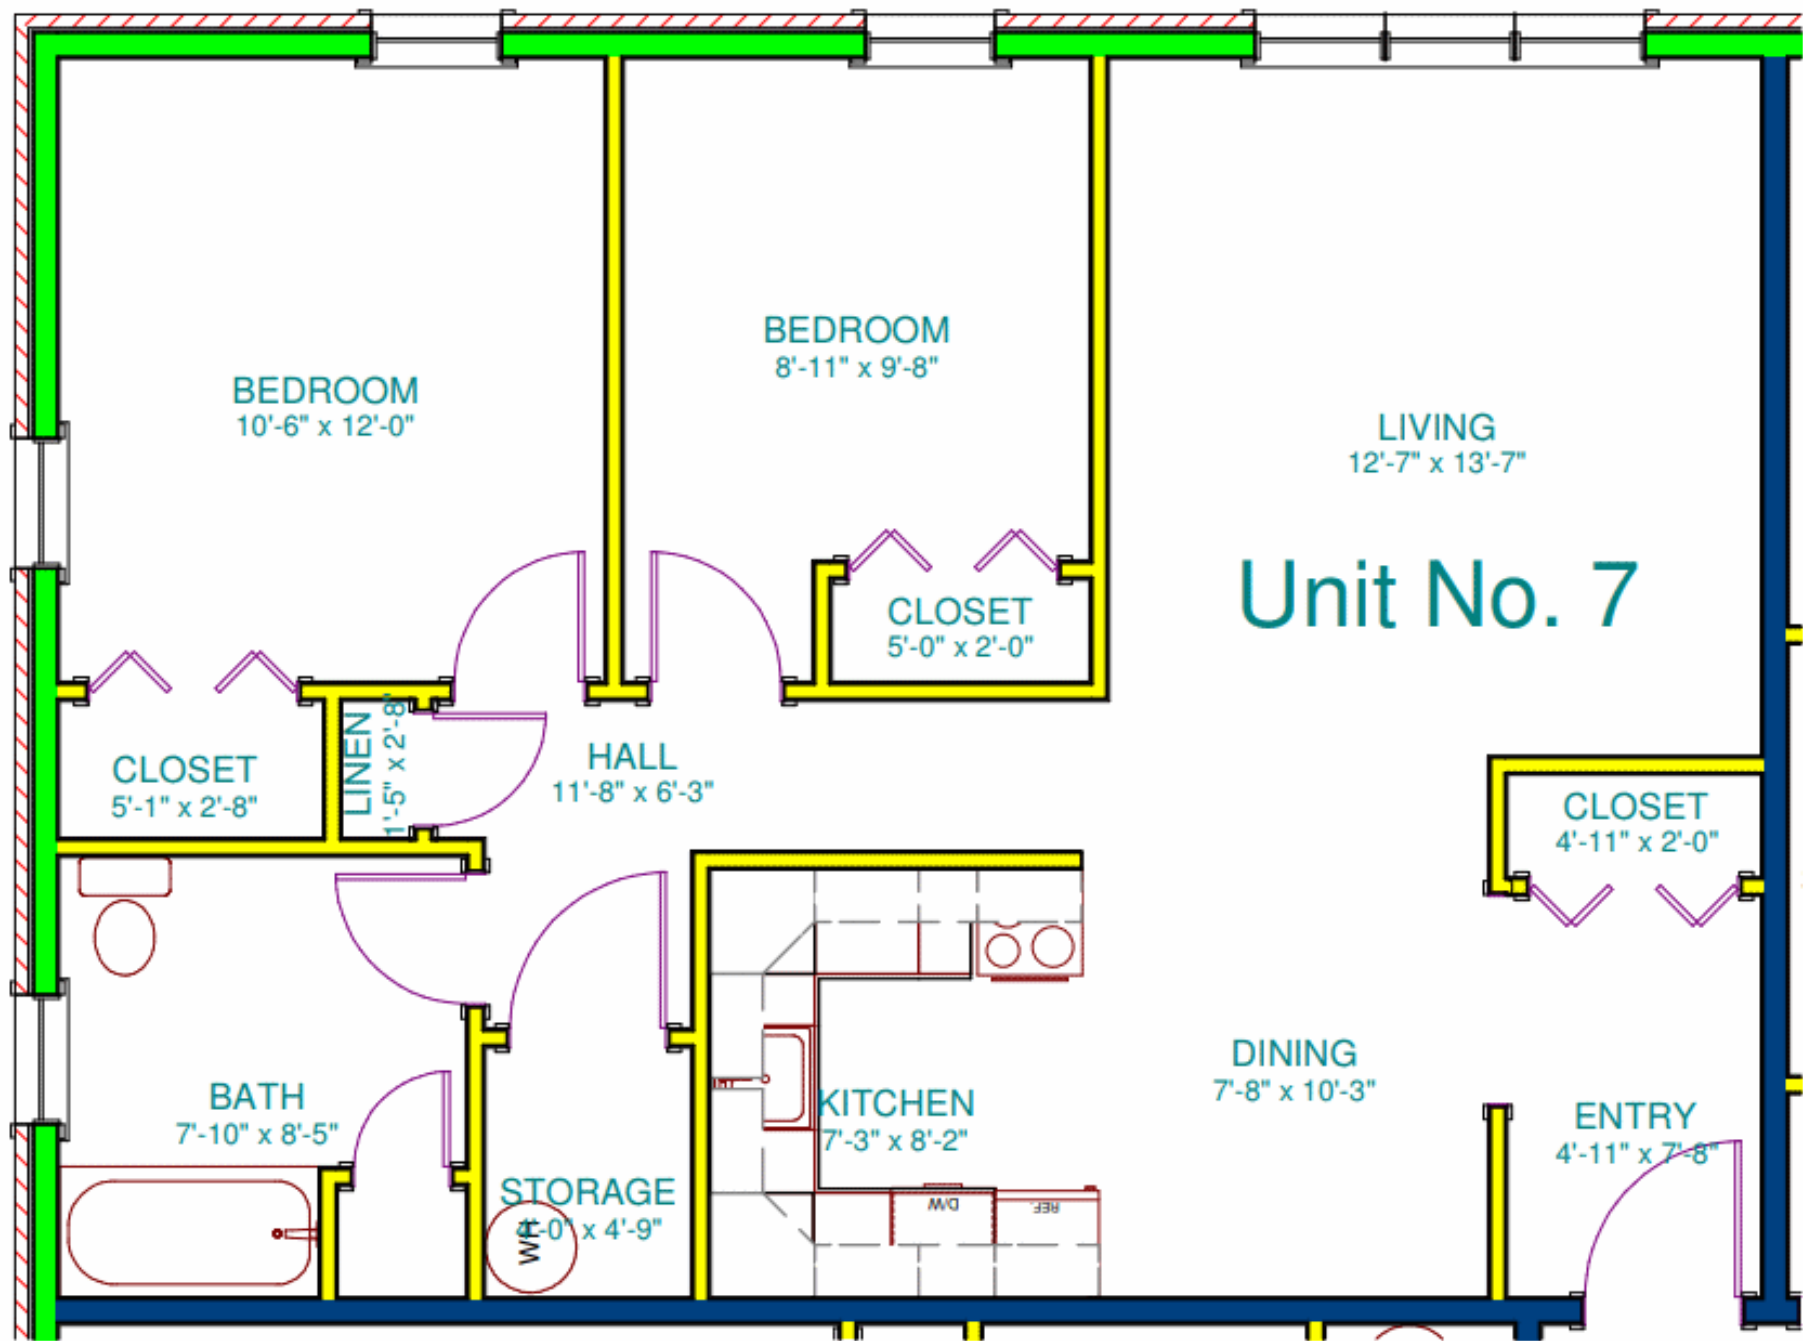

WEBSTER HOUSE

SCALE: 1/4" = 1'-0"

WEBSTER HOUSE

SCALE: 1/4" = 1'-0"

Unit No. 3

WEBSTER HOUSE

SCALE: 1/4" = 1'-0"

WEBSTER HOUSE

SCALE: 1/4" = 1'-0"

WEBSTER HOUSE

SCALE: 1/4" = 1'-0"

WEBSTER HOUSE

SCALE: 1/4" = 1'-0"

WEBSTER HOUSE

SCALE: 1/4" = 1'-0"

WEBSTER HOUSE

SCALE: 1/4" = 1'-0"