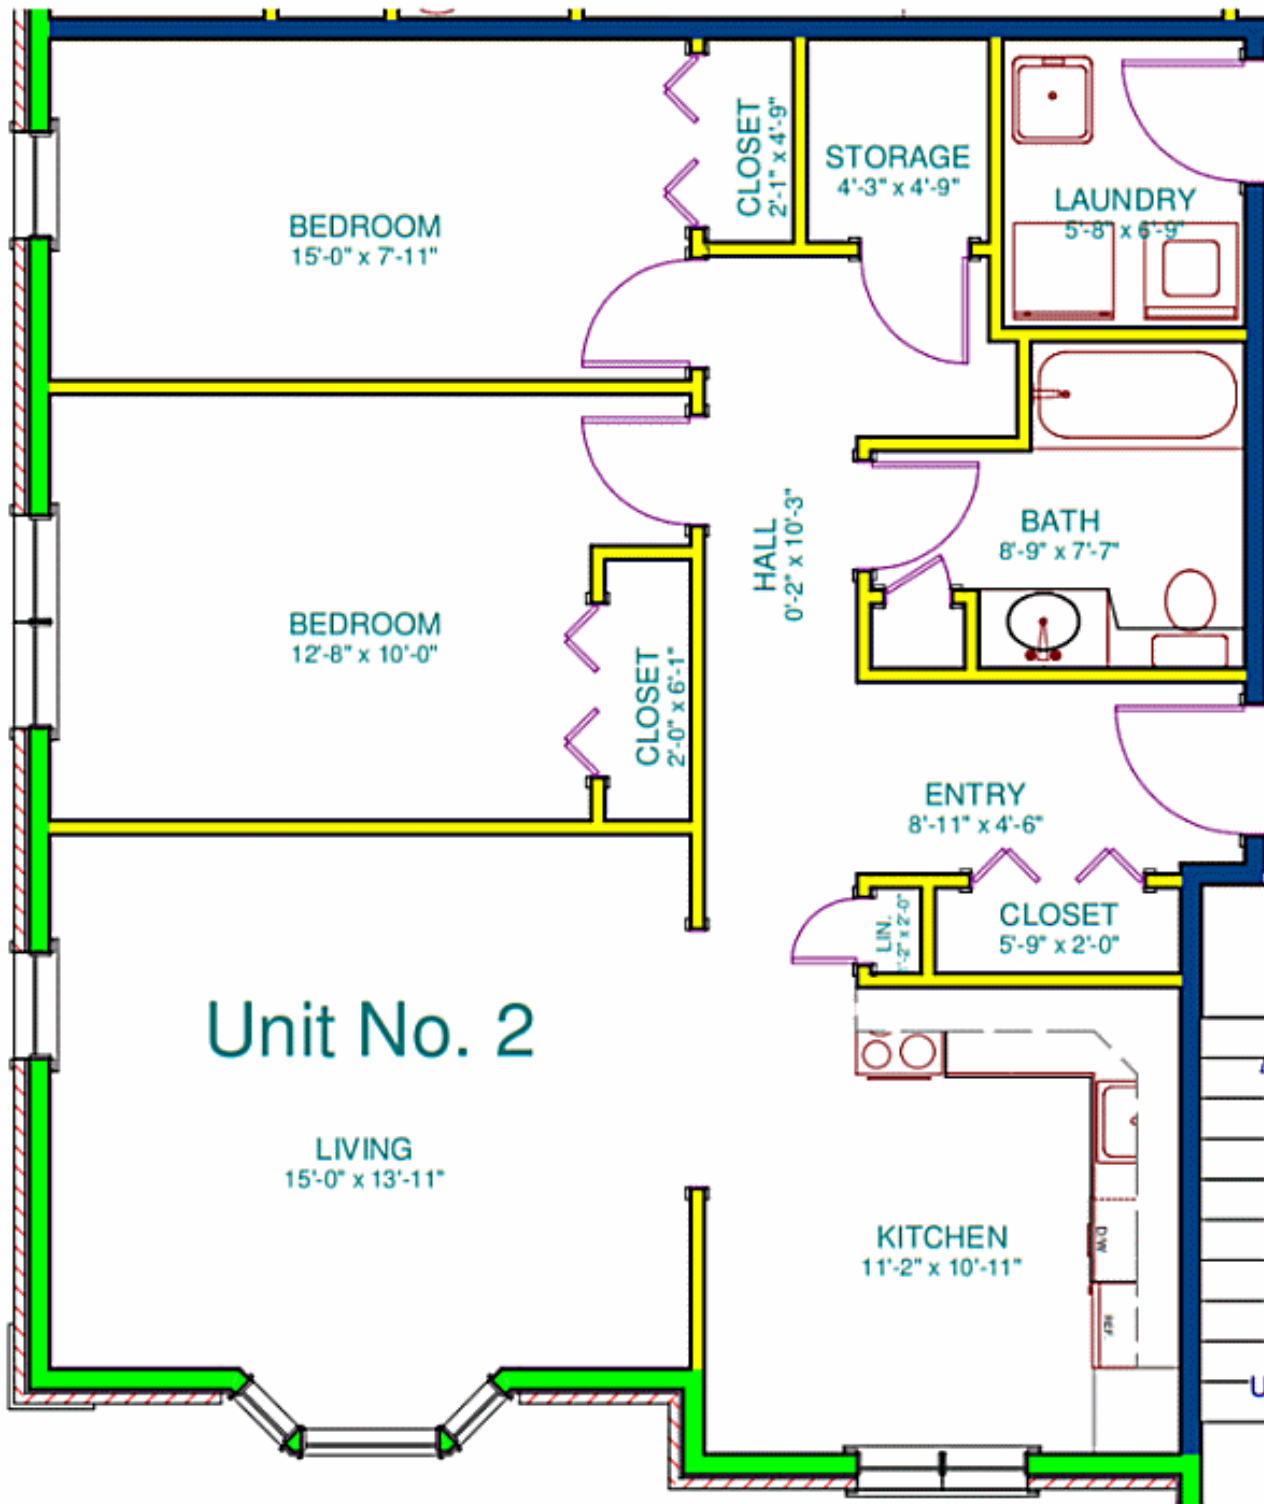

WEBSTER HOUSE

SCALE: 1/4" = 1'-0"

WEBSTER HOUSE

SCALE: 1/4" = 1'-0"

Unit No. 3

WEBSTER HOUSE

SCALE: 1/4" = 1'-0"

WEBSTER HOUSE

SCALE: 1/4" = 1'-0"

WEBSTER HOUSE

SCALE: 1/4" = 1'-0"

WEBSTER HOUSE

SCALE: 1/4" = 1'-0"

WEBSTER HOUSE

SCALE: 1/4" = 1'-0"

WEBSTER HOUSE

SCALE: 1/4" = 1'-0"