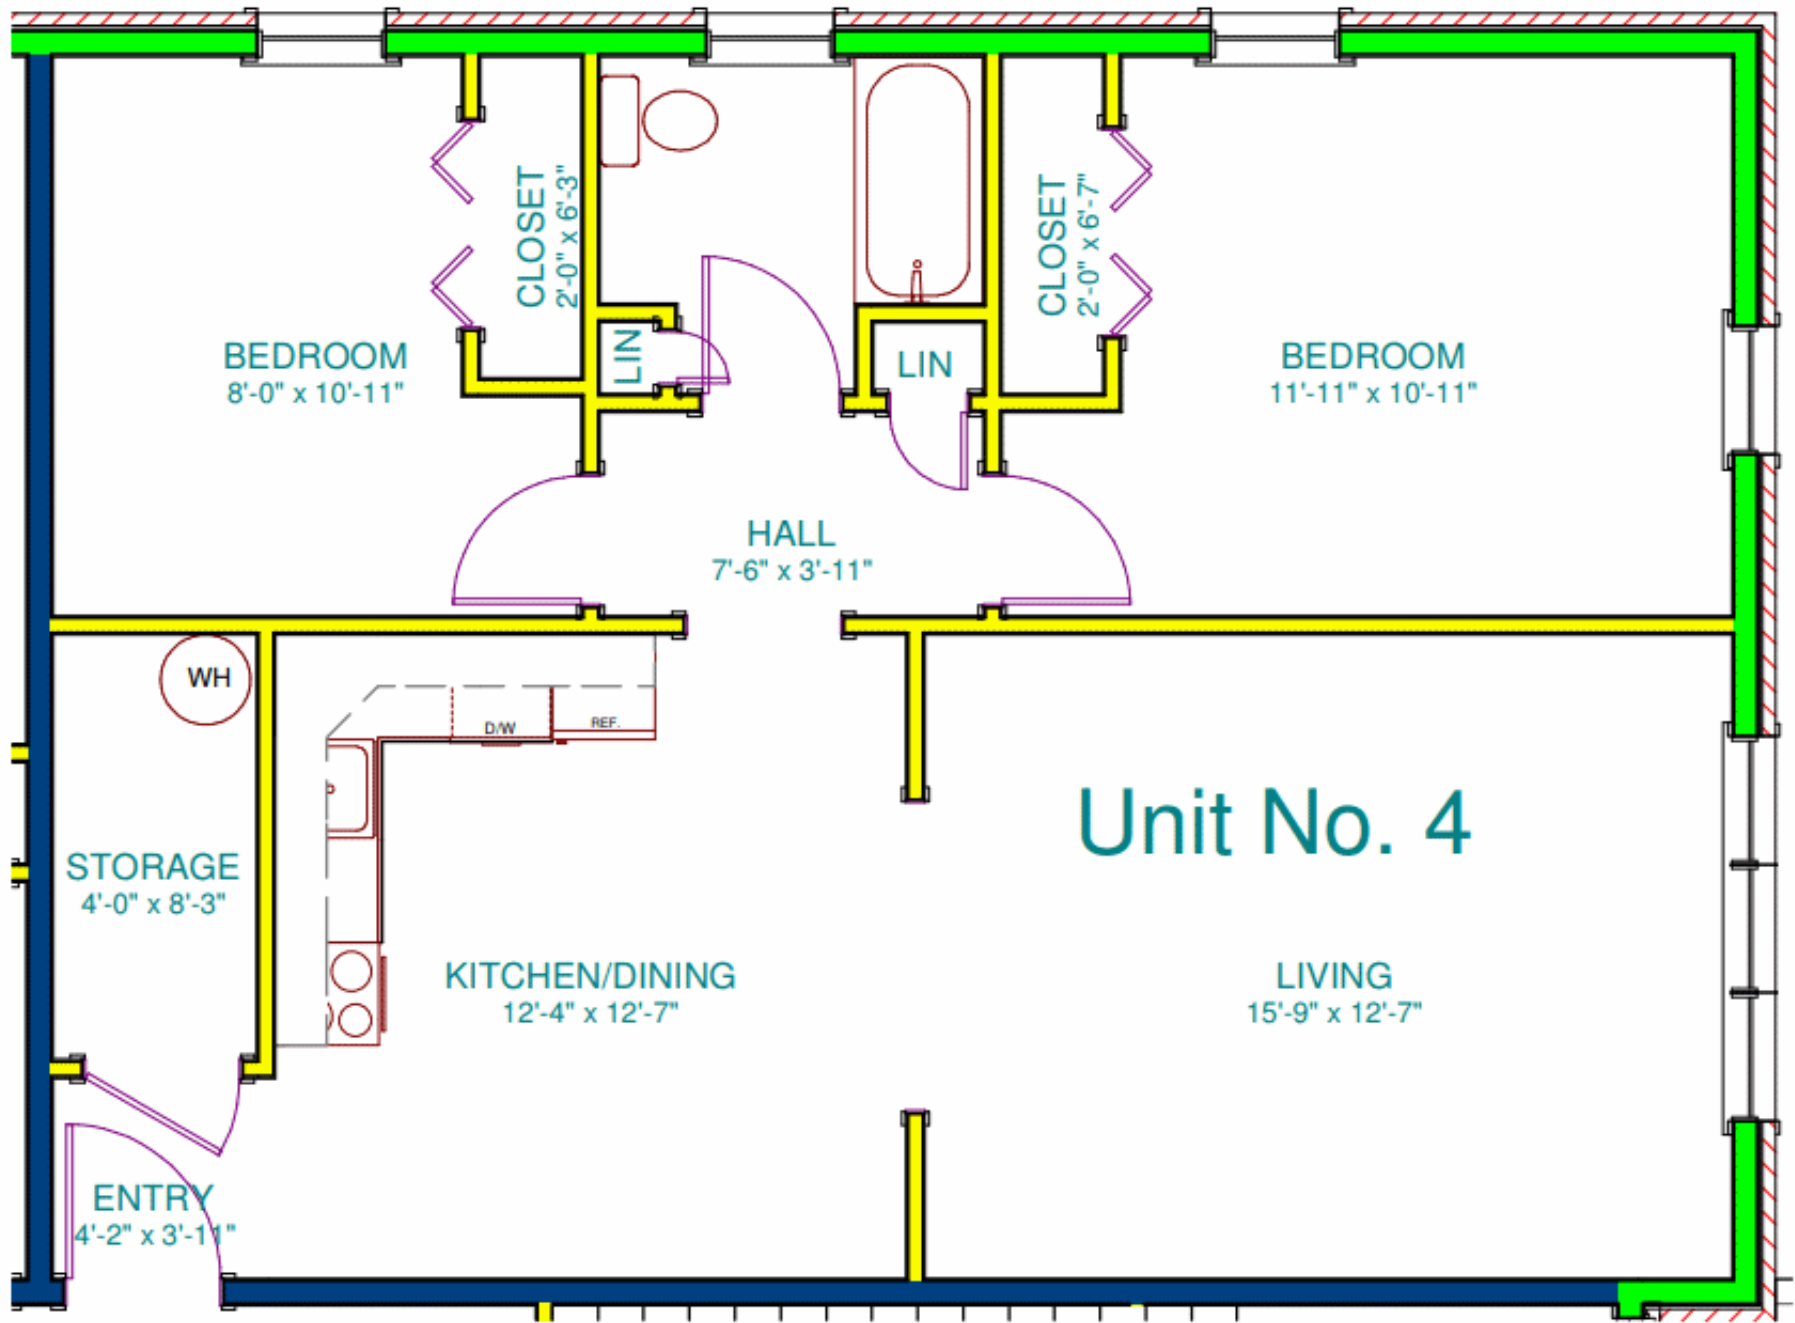

WEBSTER HOUSE

SCALE: 1/4" = 1'-0"

WEBSTER HOUSE

SCALE: 1/4" = 1'-0"

Unit No. 3

WEBSTER HOUSE

SCALE: 1/4" = 1'-0"

WEBSTER HOUSE

SCALE: 1/4" = 1'-0"

WEBSTER HOUSE

SCALE: 1/4" = 1'-0"

WEBSTER HOUSE

SCALE: 1/4" = 1'-0"

WEBSTER HOUSE

SCALE: 1/4" = 1'-0"

WEBSTER HOUSE

SCALE: 1/4" = 1'-0"